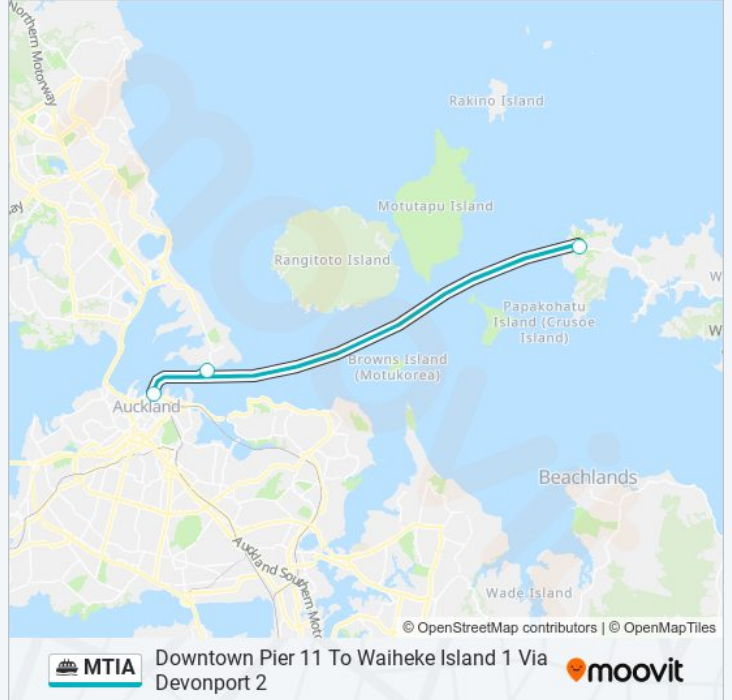

### MTIA ferry Info

**Direction:** Downtown Pier 11 To Waiheke Island 1

**Stops:** 2

**Trip Duration:** 35 min

**Line Summary:**

**Direction: Downtown Pier 11 To Waiheke Island 1  
Via Devonport 2**

3 stops

[VIEW LINE SCHEDULE](#)

Ferry Terminal - Downtown

Ferry Terminal - Devonport

Ferry Terminal - Waiheke

**MTIA ferry Time Schedule**

Downtown Pier 11 To Waiheke Island 1 Via  
Devonport 2 Route Timetable:

Sunday	09:00 - 17:00
Monday	09:00 - 15:00
Tuesday	09:00 - 15:00
Wednesday	09:00 - 15:00
Thursday	09:00 - 15:00
Friday	09:00 - 15:00
Saturday	09:00 - 17:00

**MTIA ferry Info**

**Direction:** Downtown Pier 11 To Waiheke Island 1 Via  
Devonport 2

**Stops:** 3

**Trip Duration:** 45 min

**Line Summary:**

### Direction: Waiheke Island 1 To Downtown Pier 11

2 stops

[VIEW LINE SCHEDULE](#)

Ferry Terminal - Waiheke

Ferry Terminal - Downtown