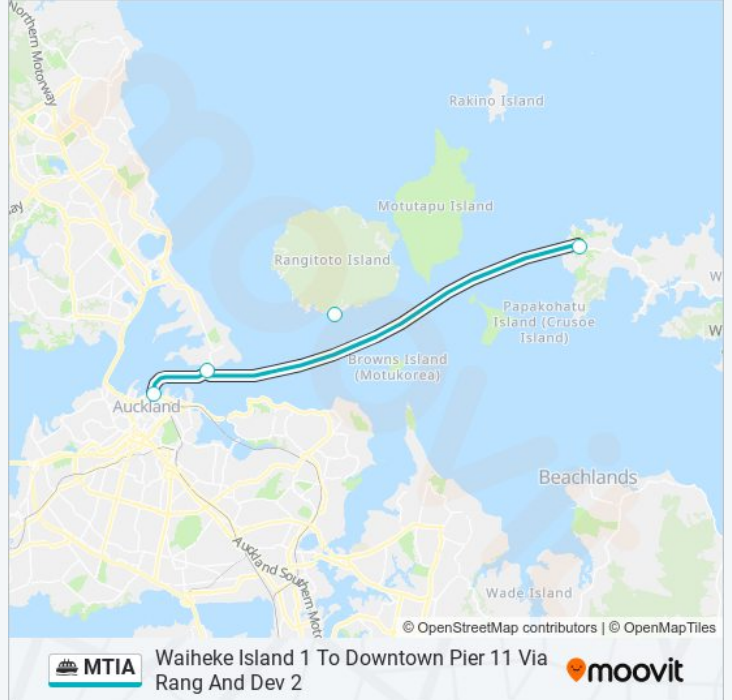

MTIA ferry time schedules and route maps are available in an offline PDF at moovitapp.com. Use the Moovit App to see live bus times, train schedule or subway schedule, and step-by-step directions for all public transit in Auckland and Hamilton.

© 2024 Moovit - All Rights Reserved