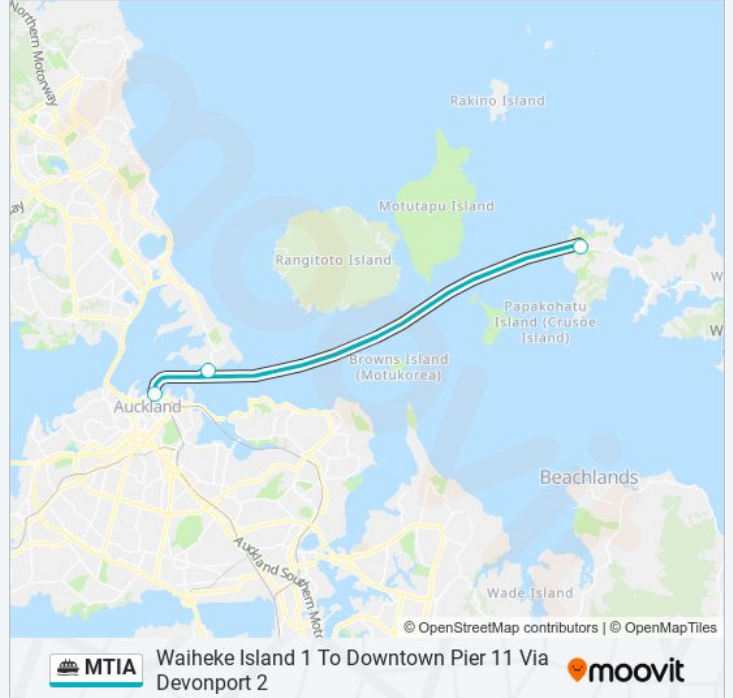

### Direction: Downtown Pier 11 To Waiheke Island 1

2 stops

[VIEW LINE SCHEDULE](#)

Ferry Terminal - Downtown

Ferry Terminal - Waiheke

### MTIA ferry Info

**Direction:** Waiheke Island 1 To Downtown Pier 11

**Stops:** 2

**Trip Duration:** 35 min

**Line Summary:**

**Direction: Waiheke Island 1 To Downtown Pier 11  
Via Devonport 2**

3 stops

[VIEW LINE SCHEDULE](#)

Ferry Terminal - Waiheke

Ferry Terminal - Devonport

Ferry Terminal - Downtown

**MTIA ferry Time Schedule**

Waiheke Island 1 To Downtown Pier 11 Via  
Devonport 2 Route Timetable:

Sunday	10:00 - 18:00
Monday	10:00 - 16:00
Tuesday	10:00 - 16:00
Wednesday	10:00 - 16:00
Thursday	10:00 - 16:00
Friday	10:00 - 16:00
Saturday	10:00 - 18:00

**MTIA ferry Info**

**Direction:** Waiheke Island 1 To Downtown Pier 11 Via  
Devonport 2

**Stops:** 3

**Trip Duration:** 45 min

**Line Summary:**

**Direction: Waiheke Island 1 To Downtown Pier 11  
Via Rang And Dev 2**