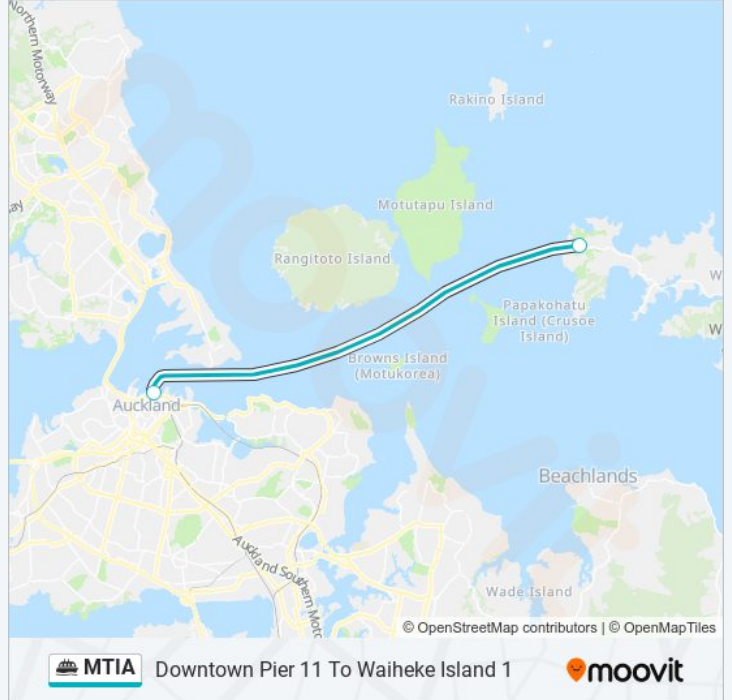

### Direction: Downtown Pier 11 To Waiheke Island 1

2 stops

[VIEW LINE SCHEDULE](#)

Ferry Terminal - Downtown

Ferry Terminal - Waiheke

### MTIA ferry Time Schedule

Downtown Pier 11 To Waiheke Island 1 Route

Timetable:

Sunday	07:00 - 22:15
Monday	06:00 - 23:45
Tuesday	06:00 - 23:45
Wednesday	06:00 - 23:45
Thursday	06:00 - 23:45
Friday	06:00 - 23:45
Saturday	06:00 - 23:45

### MTIA ferry Info

**Direction:** Downtown Pier 11 To Waiheke Island 1

**Stops:** 2

**Trip Duration:** 35 min

**Line Summary:**

**Direction: Downtown Pier 11 To Waiheke Island 1  
Via Devonport 2**

3 stops

**MTIA ferry Info**

**Direction:** Downtown Pier 11 To Waiheke Island 1 Via  
Devonport 2

**Stops:** 3

**Trip Duration:** 45 min

**Line Summary:**