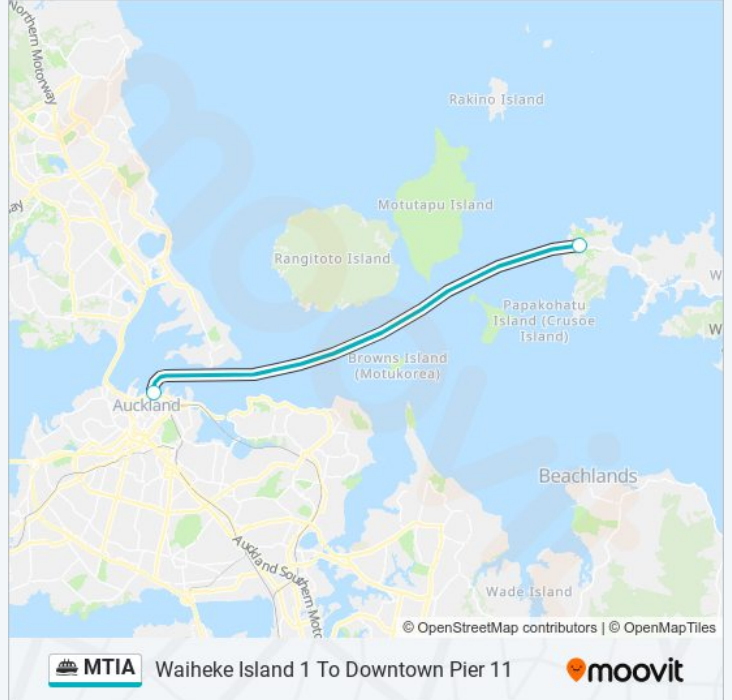

### Direction: Downtown Pier 11 To Waiheke Island 1

2 stops

[VIEW LINE SCHEDULE](#)

Ferry Terminal - Downtown

Ferry Terminal - Waiheke

### Direction: Waiheke Island 1 To Downtown Pier 11

2 stops

[VIEW LINE SCHEDULE](#)

Ferry Terminal - Waiheke

Ferry Terminal - Downtown

### MTIA ferry Time Schedule

Waiheke Island 1 To Downtown Pier 11 Route

Timetable:

Sunday	00:30 - 23:00
Monday	06:00 - 23:00
Tuesday	00:30 - 23:00
Wednesday	00:30 - 23:00
Thursday	00:30 - 23:00
Friday	00:30 - 23:00
Saturday	00:30 - 23:00

### MTIA ferry Info

**Direction:** Waiheke Island 1 To Downtown Pier 11

**Stops:** 2

**Trip Duration:** 35 min

**Line Summary:**

**Direction: Waiheke Island 1 To Downtown Pier 11  
Via Devonport 2**

3 stops