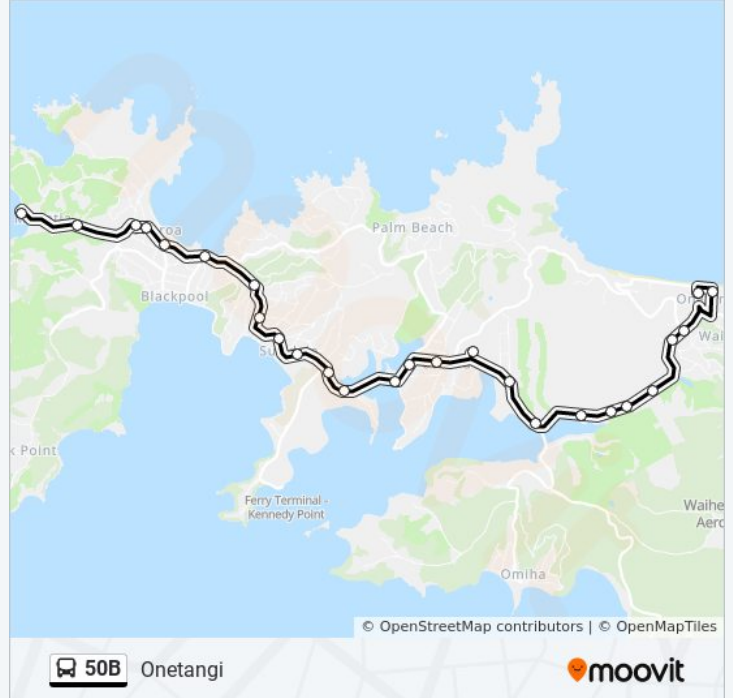

Use the Moovit App to find the closest 50B bus station near you and find out when is the next 50B bus arriving.

Direction: Matiatia Wharf To Onetangi (Fourth Ave)

26 stops

[VIEW LINE SCHEDULE](#)

- Matiatia Terminal
- Owhanake Car Park
- Waiheke Library
- Ocean View Road/Oneroa Village
- Ocean View Road/Tui Street
- Moa Avenue
- Frank Street
- Tetley Road
- Surfdale Shops
- Hooks Lane
- Donald Bruce Road
- Shelley Beach Road
- Ostend Domain
- Belgium Street
- Stop B Ostend
- Placemakers Waiheke
- Erua Road
- O'Brien Road
- Vineyards
- Museum And Historical Village

50B bus Info

Direction: Matiatia Wharf To Onetangi (Fourth Ave)

Stops: 26

Trip Duration: 29 min

Line Summary:

Waiheke Golf Course

60 Onetangi Road

Totara Road

Sea View Road

The Strand

Fourth Avenue

Direction: Onetangi (Fourth Ave) To Matiatia Wharf

25 stops

[VIEW LINE SCHEDULE](#)

Fourth Avenue

Sea View Road

50B bus Info

Direction: Onetangi (Fourth Ave) To Matiatia Wharf

Stops: 25

Trip Duration: 29 min

Line Summary:

Tetley Road

Frank Street

Moa Avenue