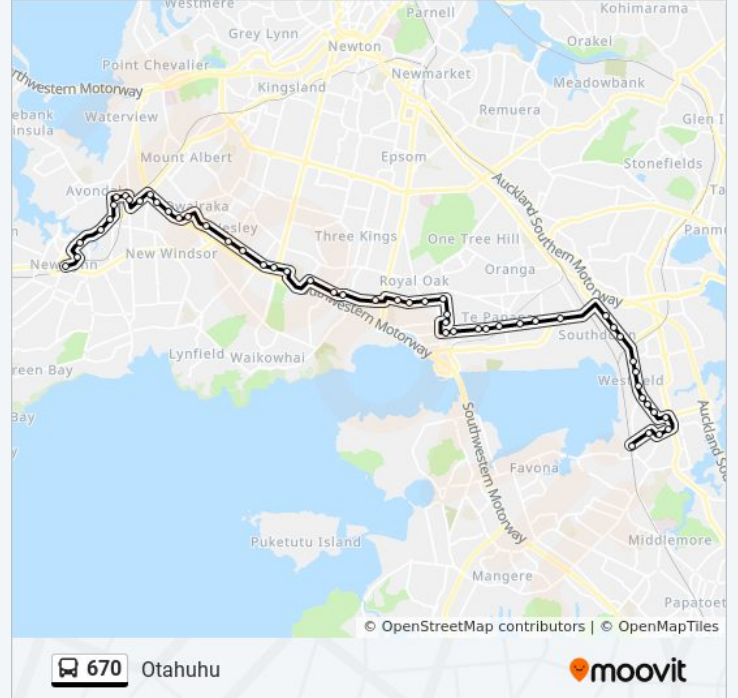

670 bus Info

Direction: New Lynn To Otahuhu Via Avondale Stoddard Rd And Onehunga

Stops: 52

Trip Duration: 62 min

Line Summary:

Somerset Road

Mount Roskill School Campus

Hayr Road Roundabout

Church Street East

Southdown Lane

Mutukaroa/Hamlins Hill

Great South Road/Vestey Drive

Mount Richmond Drive

Otahuhu/Mount Richmond

Great South Road/Portage Road

Hauti Road

Huia Road

Atkinson Avenue

Stop A Otahuhu Town Centre

Otahuhu Library

Stop D Otahuhu Station

Direction: Otahuhu To New Lynn Via Onehunga Stoddard Rd And Avondale

53 stops

[VIEW LINE SCHEDULE](#)