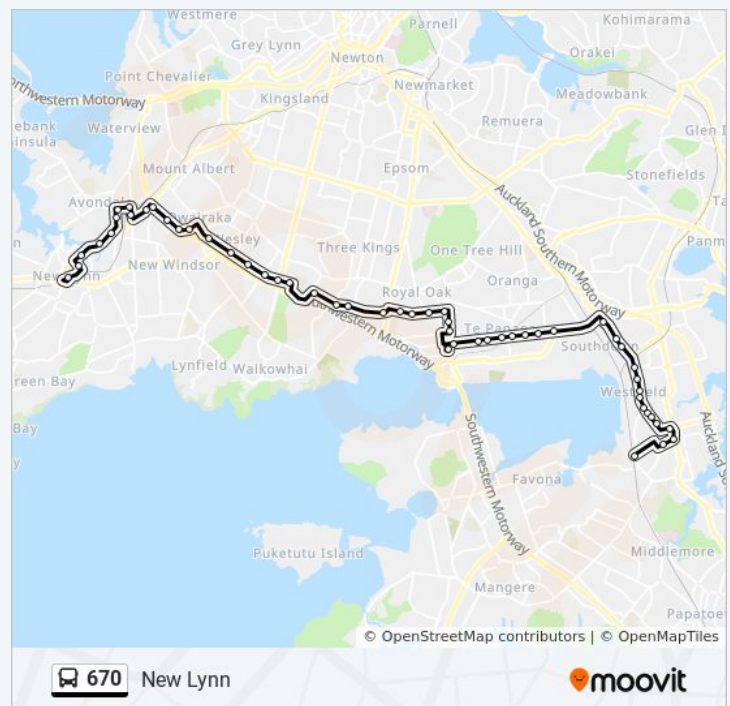

Huia Road

Atkinson Avenue

Stop A Otahuhu Town Centre

Otahuhu Library

Stop D Otahuhu Station

Direction: Otahuhu To New Lynn Via Onehunga Stoddard Rd And Avondale

53 stops

[VIEW LINE SCHEDULE](#)

670 bus Time Schedule

Otahuhu To New Lynn Via Onehunga Stoddard Rd And Avondale Route Timetable:

Sunday	5:40 AM - 10:35 PM
Monday	5:40 AM - 10:35 PM
Tuesday	5:35 AM - 10:35 PM
Wednesday	5:35 AM - 10:35 PM
Thursday	5:35 AM - 10:35 PM
Friday	5:40 AM - 10:35 PM
Saturday	5:40 AM - 10:35 PM

670 bus Info

Direction: Otahuhu To New Lynn Via Onehunga Stoddard Rd And Avondale

Stops: 53

Trip Duration: 63 min

Line Summary:

Parkside Village

Bunnings Mount Roskill

Hayr Road Roundabout

Hargest Terrace

Range View Road

Hendon Avenue/New North Road

Soljak Place

Avondale Islamic Centre

Rosebank Road/Roberton Road

Stop D Avondale

Stop B Avondale