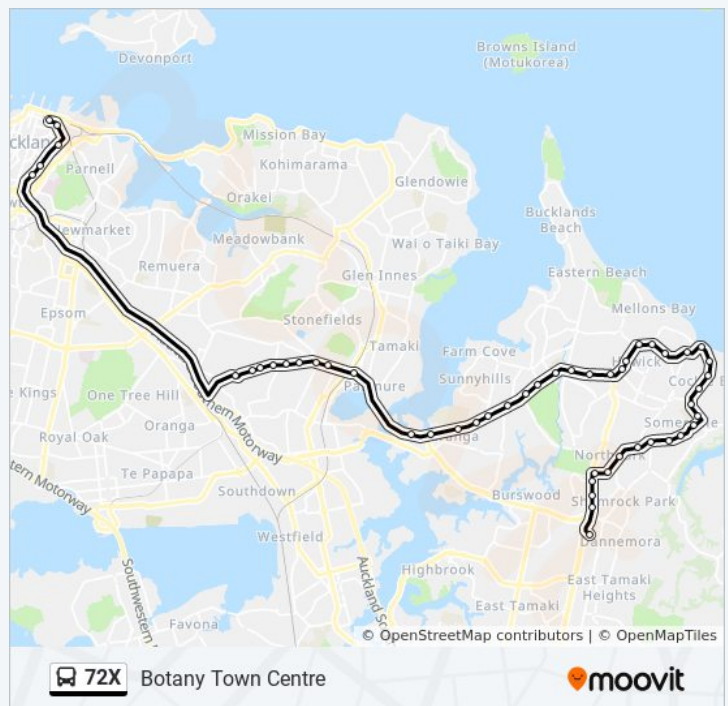

- Stop B Botany Town Centre
- Paradice Ice Skating
- Botany Super Clinic
- Botany Road
- Milhouse Medical Centre
- Millhouse Reserve
- Northpark Avenue
- Meadowlands Shopping Centre
- Renway Rise
- Meadowland Reserve
- Currell Way
- Sandspit Road/Howick College
- Cockle Bay School
- Bemrose Place
- Churchill Road
- Island View Terrace
- Howick Beach
- Nixon Centennial Park
- Howick Village
- Wellington Street

Waterloo Quadrant

Anzac Avenue/Beach Road

Britomart Commerce Street

**Direction: Britomart To Howick And Botany Express Via Motorway And Panm**

50 stops

[VIEW LINE SCHEDULE](#)

Britomart Place

**72X bus Time Schedule**

### 72X bus Info

**Direction:** Britomart To Howick And Botany Express Via Motorway And Panm

**Stops:** 50

**Trip Duration:** 73 min

**Line Summary:**

Churchill Road

Bemrose Place

Cockle Bay School

Sandspit Road/Howick College

Currell Way

Meadowland Reserve

Renway Rise

Meadowlands Shopping Centre

Northpark Avenue

Millhouse Reserve

Milhouse Medical Centre