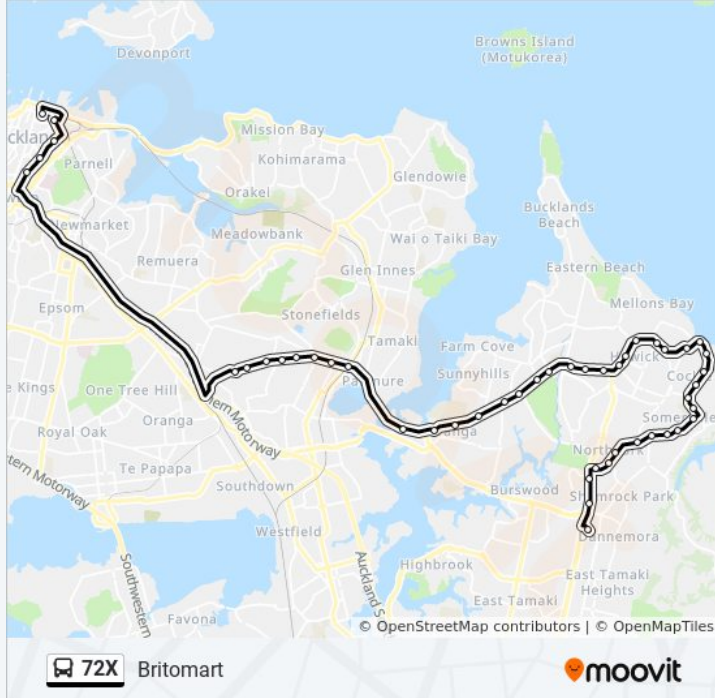

- Stop B Botany Town Centre
- Paradice Ice Skating
- Botany Super Clinic
- Botany Road
- Milhouse Medical Centre
- Millhouse Reserve
- Northpark Avenue
- Meadowlands Shopping Centre
- Renway Rise
- Meadowland Reserve
- Currell Way
- Sandspit Road/Howick College
- Cockle Bay School
- Bemrose Place
- Churchill Road
- Island View Terrace
- Howick Beach
- Nixon Centennial Park
- Howick Village
- Wellington Street

Bleakhouse Road

Howick Medical Centre

Vincent Street

Pakuranga Road/Howick Intermediate

Angelo Avenue

Highland Park Pakuranga Road

Pakuranga College

Pakuranga Road/Lloyd Elsmore Park

Barrack Road

Ellerslie Panmure Highway/Burt Road

Ellerslie Panmure Highway/Harris Road

Harrison Road

Ballarat Street

Ellerslie Park Road

Symonds Street/Karangahape Road

Stop E Auckland Universities

Waterloo Quadrant

Anzac Avenue/Beach Road

Britomart Commerce Street

**Direction: Britomart To Howick And Botany Express Via Motorway And Panm**

50 stops

[VIEW LINE SCHEDULE](#)

Britomart Place

**72X bus Time Schedule**