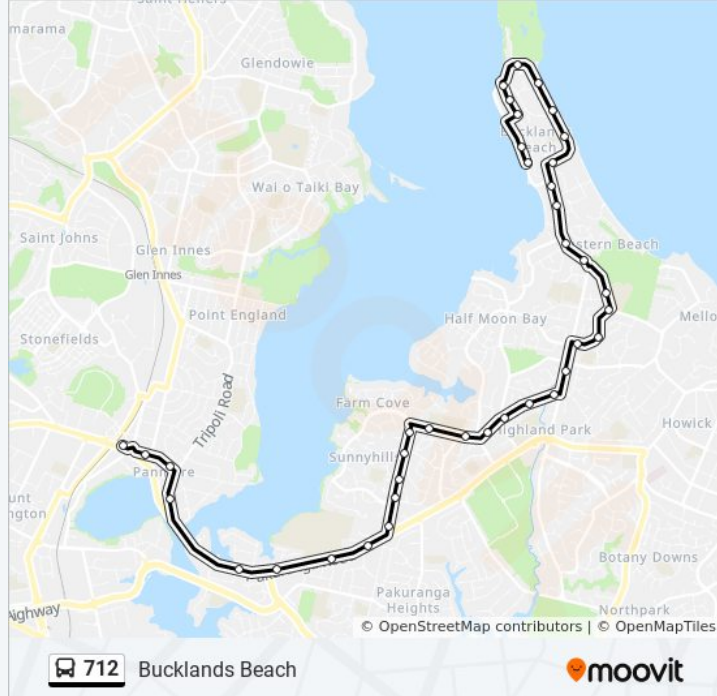

Use the Moovit App to find the closest 712 bus station near you and find out when is the next 712 bus arriving.

Direction: Bucklands Beach To Panmure

33 stops

[VIEW LINE SCHEDULE](#)

- Bucklands Beach School
- Devon Road
- Lynton Road
- Musick Point Road
- The Parade
- 18 Hattaway Avenue
- Bucklands Beach Bowling Club
- Bucklands Beach
- Wharf Road
- Whitcombe Road
- Vivian Wilson Drive
- Sea Spray Drive
- Oliver Road
- Macleans Road/Macleans College
- Macleans Road
- Wycherley Drive
- Bucklands Beach Road
- Gills Road
- 4 Casuarina Road
- Kereru Place
- Wakaaranga School

Macleans Road/Macleans College

Oliver Road

Sea Spray Drive

Vivian Wilson Drive

Whitcombe Road

Waller Avenue

Bucklands Beach School

Devon Road

Lynton Road

Musick Point Road

The Parade

18 Hattaway Avenue

Bucklands Beach Bowling Club

Bucklands Beach

Wharf Road

Direction: Panmure To Bucklands Beach Loop

Vivian Wilson Drive

Sea Spray Drive

Direction: Panmure To Bucklands Beach Loop

Stops: 62

Trip Duration: 56 min

Line Summary:

 [712 bus Line Map](#)

Oliver Road