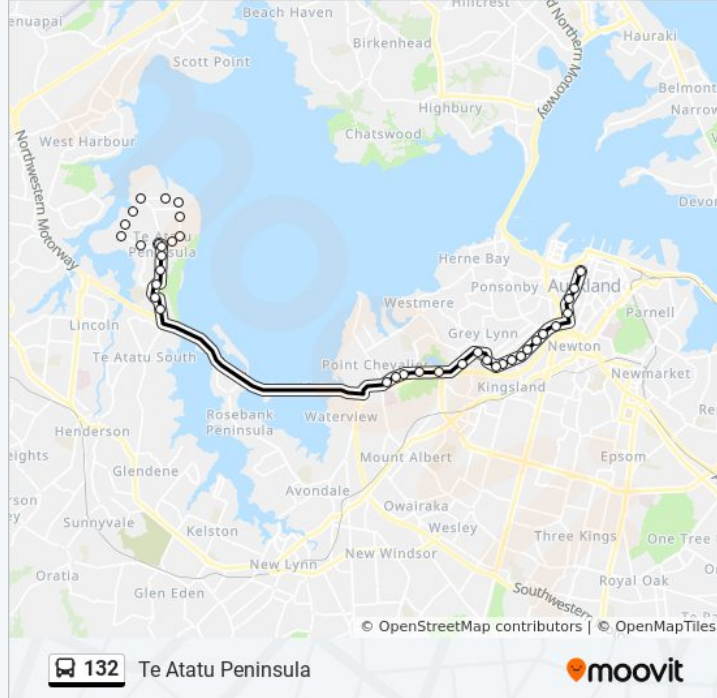

### 132 bus Info

**Direction:** City Centre To Te Atatu Peninsula Loop

**Stops:** 37

**Trip Duration:** 55 min

**Line Summary:**

Toru Street

Te Atatu Baptist Church

Cellarmans Street

Abbotleigh Avenue

Bayside Avenue

Hamurana Place

Hospice West Auckland

Harbour View Road

Jack Pringle Park

### Direction: Te Atatu Peninsula Loop To City Centre

36 stops

[VIEW LINE SCHEDULE](#)

Ramlea Park

Neil Avenue

Taikata Shops

Matipo School

Renata Crescent

### 132 bus Info

**Direction:** Te Atatu Peninsula Loop To City Centre

**Stops:** 36

**Trip Duration:** 60 min

**Line Summary:**

Te Atatu Peninsula Library

Yeovil Road

Cellarmans Street