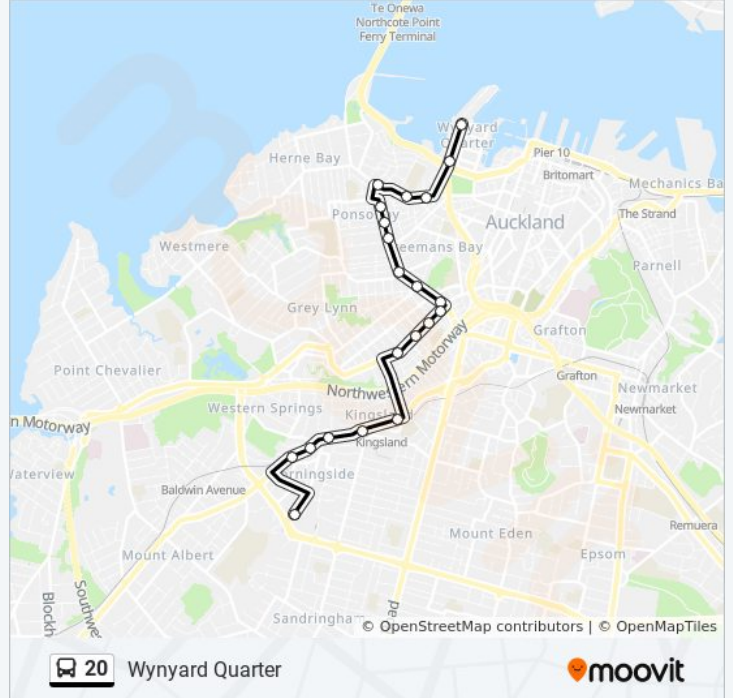

Wynyard Quarter

Direction: Wynyard Quarter To St Lukes Via Kingsland

22 stops

[VIEW LINE SCHEDULE](#)

- Wynyard Quarter
- Fanshawe Street
- England Street
- Mercy Hospice
- Pompallier Terrace
- Ponsonby Methodist Church
- Summer Street
- Collingwood Street
- Ponsonby Road/Picton Street
- Ponsonby Road/Western Park
- Ponsonby Road
- Burns Street
- Sussex Street
- King Street
- New North Road/Kingsland Station
- Kingsland Avenue
- Morningside Shops
- Morningside Station

20 bus Time Schedule

Wynyard Quarter To St Lukes Via Kingsland Route
Timetable:

Sunday	6:45 AM - 11:35 PM
Monday	6:45 AM - 11:35 PM
Tuesday	6:45 AM - 11:35 PM
Wednesday	6:45 AM - 11:35 PM
Thursday	6:45 AM - 11:35 PM
Friday	6:45 AM - 11:35 PM
Saturday	6:45 AM - 11:35 PM

20 bus Info

Direction: Wynyard Quarter To St Lukes Via Kingsland

Stops: 22

Trip Duration: 24 min

Line Summary: