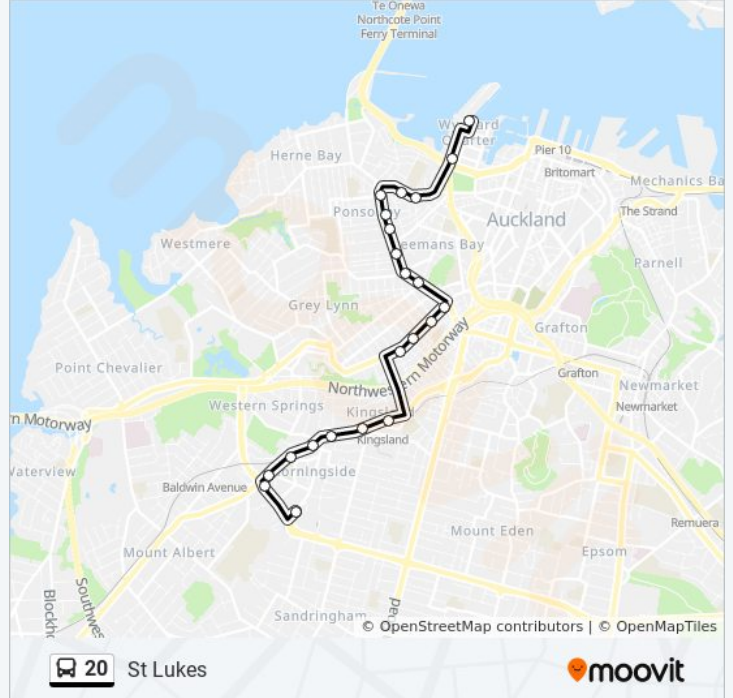

Rocky Nook Avenue

New North Road/St Lukes Road

New North Road

Morningside Drive/St Lukes Mall

20 bus time schedules and route maps are available in an offline PDF at moovitapp.com. Use the [Moovit App](#) to see live bus times, train schedule or subway schedule, and step-by-step directions for all public transit in Auckland and Hamilton.

[About Moovit](#) • [MaaS Solutions](#) • [Supported Countries](#) • [Mooviter Community](#)

© 2024 Moovit - All Rights Reserved

Check Live Arrival Times