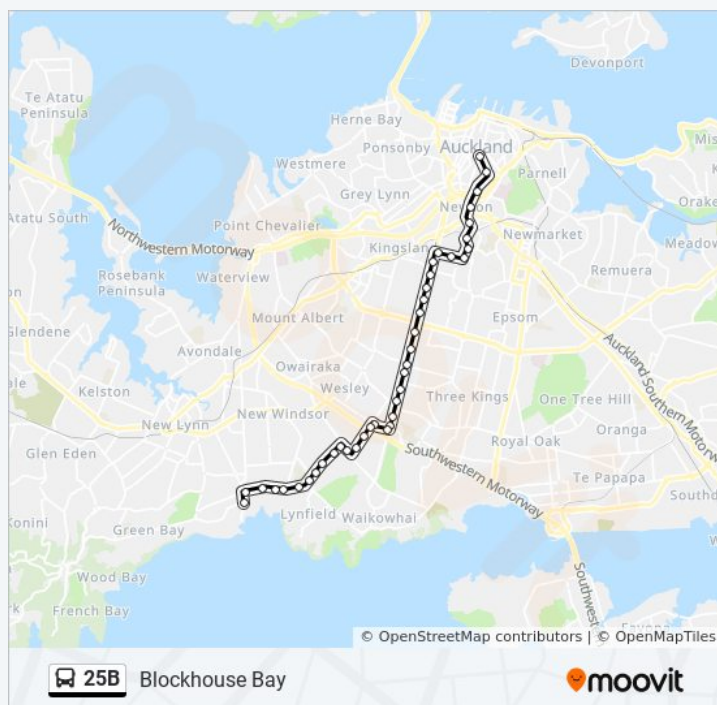

 25B

Blockhouse Bay To City Centre Via Dominion Rd

Get The App

The 25B bus line (Blockhouse Bay To City Centre Via Dominion Rd) has 2 routes. For regular weekdays, their operation hours are:

(1) Blockhouse Bay To City Centre Via Dominion Rd: 6:35 AM - 10:59 PM
 (2) City Centre To Blockhouse Bay Via Dominion Rd: 7:10 AM - 11:45 PM

25B bus Info

Direction: Blockhouse Bay To City Centre Via Dominion Rd

Stops: 43

Trip Duration: 42 min

Line Summary:

Mount Roskill Shops

Louvain Avenue

Kings Road

Symonds Street/Karangahape Road

Stop E Auckland Universities

Aut City Campus

Aotea Square

Direction: City Centre To Blockhouse Bay Via Dominion Rd

40 stops

[VIEW LINE SCHEDULE](#)

Aotea Square

Lewis Street

25B bus Info

Direction: City Centre To Blockhouse Bay Via Dominion Rd

Stops: 40

Trip Duration: 38 min

Line Summary:

Stop E Blockhouse Bay

Stop B Blockhouse Bay