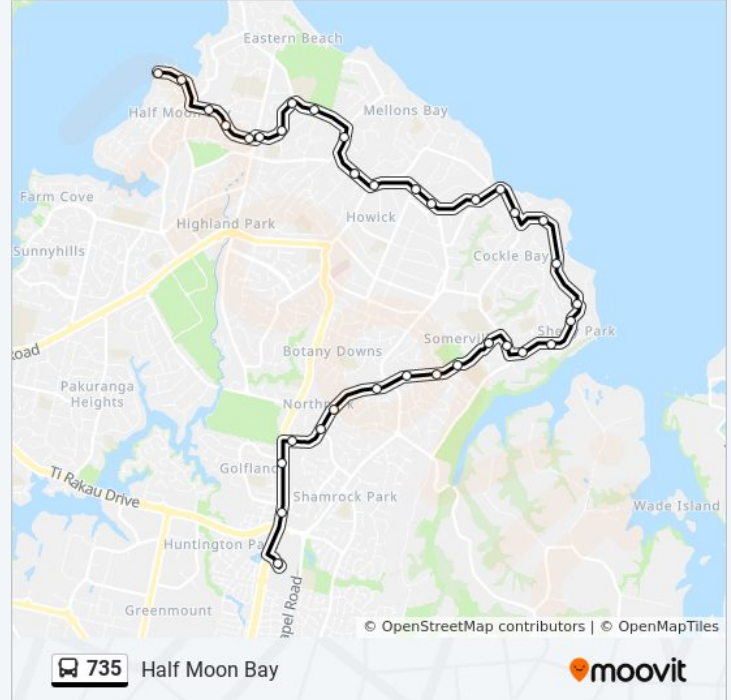

735 bus Info

Direction: Botany To Half Moon Bay Via Cockle Bay And Howick

Stops: 35

Trip Duration: 33 min

Line Summary:

Nixon Centennial Park

Howick Village

Wellington Street

Bleakhouse Road

Patons Road

Murvale Reserve

Murvale Drive

Macleans Road

Wycherley Drive

Buckland's Beach Road

Glennandrew Drive

Jillteresa Crescent

Loloma Drive

Fresh Choice Half Moon Bay

Half Moon Bay Terminal

Direction: Half Moon Bay To Botany Via Howick And Cockle Bay

35 stops

[VIEW LINE SCHEDULE](#)

Half Moon Bay Terminal

Fresh Choice Half Moon Bay

Loloma Drive

Jillteresa Crescent

Buckland's Beach Road

Wycherley Drive

Macleans Road

Murvale Drive

Murvale Reserve