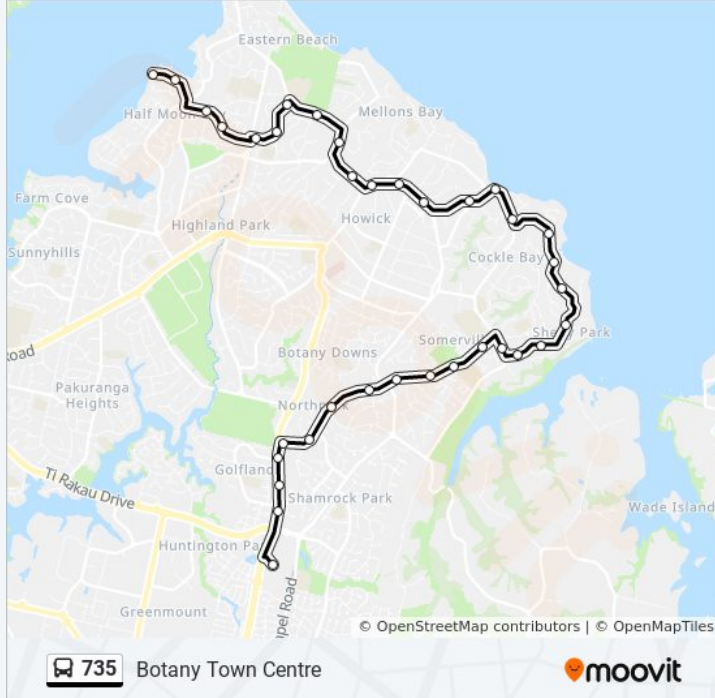

Nixon Centennial Park

Howick Beach

Island View Terrace

Tainui Road

Shelly Beach Parade

Sea View Terrace

Robbies Road

John Gill Road

Somerville Road

Sunnyview Avenue

Currell Way

Meadowland Reserve

Renway Rise

Meadowlands Shopping Centre

Northpark Avenue

Millhouse Reserve

Milhouse Medical Centre

Botany Road

Botany Super Clinic

Ko Lane

Paradice Ice Skating

Stop B Botany Town Centre

735 bus time schedules and route maps are available in an offline PDF at moovitapp.com. Use the [Moovit App](#) to see live bus times, train schedule or subway schedule, and step-by-step directions for all public transit in Auckland and Hamilton.

[About Moovit](#) • [MaaS Solutions](#) • [Supported Countries](#) • [Mooviter Community](#)

© 2024 Moovit - All Rights Reserved

Check Live Arrival Times