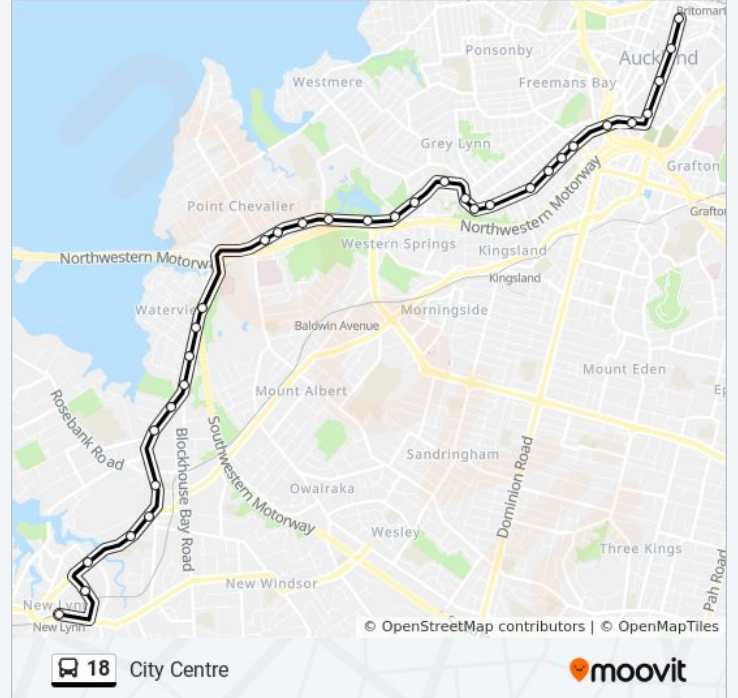

Stops: 33

Trip Duration: 28 min

Line Summary:

 [18 bus Line Map](#)

Stop B Avondale

St Jude Street

St Mary's School

Portage Road

18 bus Info

Direction: New Lynn To City Centre Via Great North Rd

Stops: 34

Trip Duration: 42 min

Line Summary:

St Joseph's Church

Northland Street

King Street

Sussex Street

Burns Street

Ponsonby Road

Rainbow Bridge/Karangahape Road

Pitt Street

Scotia Place

Auckland Town Hall

Wellesley Street

Vulcan Lane

18 bus time schedules and route maps are available in an offline PDF at moovitapp.com. Use the [Moovit App](#) to see live bus times, train schedule or subway schedule, and step-by-step directions for all public transit in Auckland and Hamilton.