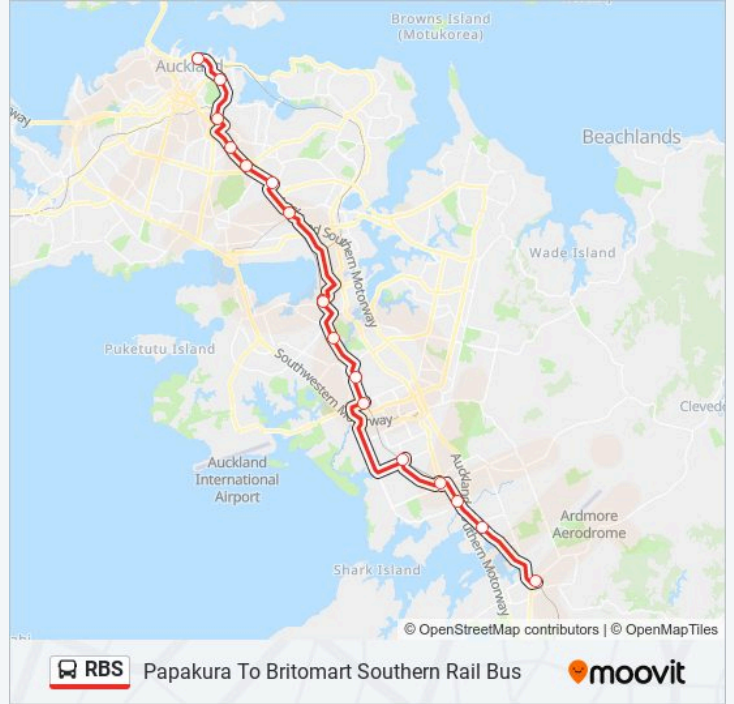

Stops: 3

Trip Duration: 14 min

Line Summary:

Direction: Britomart To Papakura Southern Rail Bus

17 stops

[VIEW LINE SCHEDULE](#)

Customs Street West/Te Komititanga

Parnell Shops

RBS bus Info

Direction: Papakura To Britomart Southern Rail Bus

Stops: 17

Trip Duration: 85 min

Line Summary:

RBS bus time schedules and route maps are available in an offline PDF at moovitapp.com. Use the Moovit App to see live bus times, train schedule or subway schedule, and step-by-step directions for all public transit in Auckland and Hamilton.