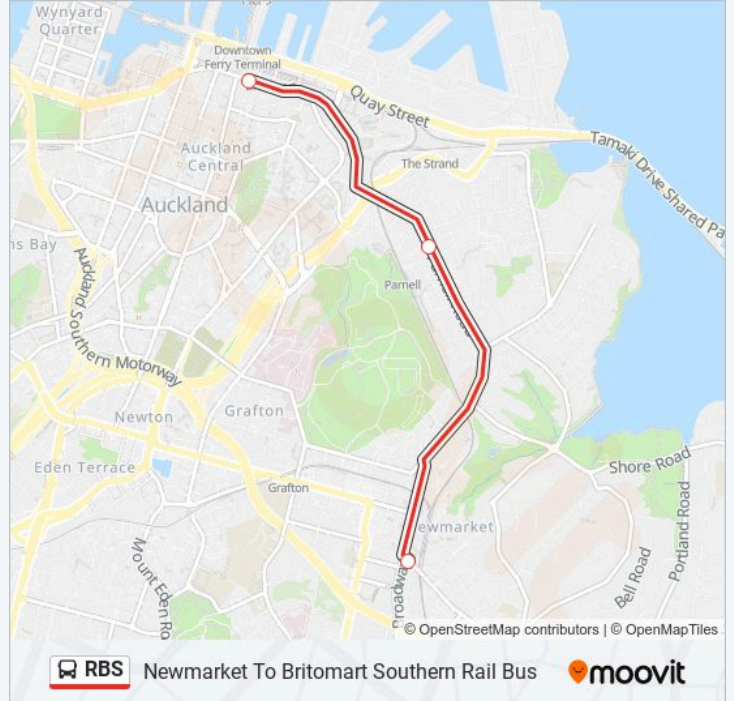

Stops: 3

Trip Duration: 14 min

Line Summary:

Direction: Britomart To Papakura Southern Rail Bus

17 stops

[VIEW LINE SCHEDULE](#)

Customs Street West/Te Komititanga

Parnell Shops

RBS bus Info

Direction: Britomart To Papakura Southern Rail Bus

Stops: 17

Trip Duration: 85 min

Line Summary:

Direction: Newmarket To Britomart Southern Rail Bus

3 stops

[VIEW LINE SCHEDULE](#)

Stop E Newmarket Station

Parnell Shops

Stop B Britomart Queens Arcade

RBS bus Time Schedule

Newmarket To Britomart Southern Rail Bus Route
Timetable:

Sunday	Not Operational
Monday	Not Operational
Tuesday	22:57
Wednesday	22:57
Thursday	Not Operational
Friday	Not Operational
Saturday	Not Operational

RBS bus Info

Direction: Newmarket To Britomart Southern Rail Bus

Stops: 3

Trip Duration: 14 min

Line Summary:

Direction: Papakura To Britomart Southern Rail Bus

17 stops

[VIEW LINE SCHEDULE](#)