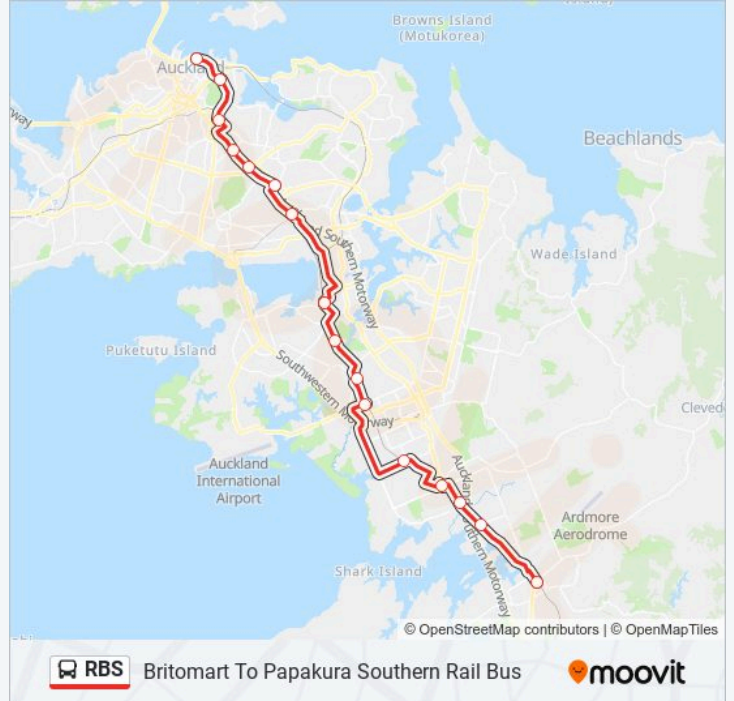

Stops: 3

Trip Duration: 14 min

Line Summary:

Direction: Britomart To Papakura Southern Rail Bus

17 stops

[VIEW LINE SCHEDULE](#)

Customs Street West/Te Komititanga

Parnell Shops

Britomart To Papakura Southern Rail Bus Route

Timetable:

Sunday	00:01 - 23:01
Monday	05:51 - 23:01
Tuesday	Not Operational
Wednesday	Not Operational
Thursday	Not Operational
Friday	Not Operational
Saturday	Not Operational

RBS bus Info

Direction: Britomart To Papakura Southern Rail Bus

Stops: 17

Trip Duration: 85 min

Line Summary:

Direction: Newmarket To Britomart Southern Rail Bus

3 stops

[VIEW LINE SCHEDULE](#)

RBS bus Info

Direction: Newmarket To Britomart Southern Rail Bus

Stops: 3

Trip Duration: 14 min

Line Summary:

Direction: Papakura To Britomart Southern Rail Bus

17 stops

[VIEW LINE SCHEDULE](#)