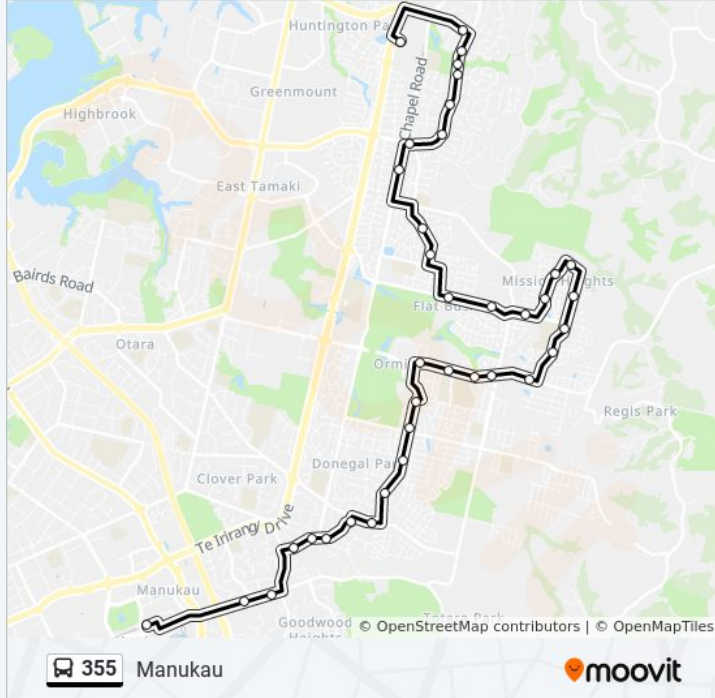

355 bus Info

Direction: Botany To Manukau Bus Station Via Mission Heights & Ormiston

Stops: 36

Trip Duration: 40 min

Line Summary:

Sarazen Drive

Geranium Avenue

Ormiston Senior College

Stop D Ormiston Town Centre

Kerrykeel Drive Roundabout

Brookview Drive/Flat Bush School Road

Broadhurst Road

Carrick Glen Avenue

Genesis Place

Dapple Place

Hilltop Road

Boundary Road

Hollyford Drive

Acona Lane

Diorella Drive

Bay 13 Manukau Bus Station

Direction: Manukau Bus Station To Botany Via Ormiston & Mission Heights

34 stops

[VIEW LINE SCHEDULE](#)

Bay 13 Manukau Bus Station

Birchlea Rise

Hollyford Drive

Boundary Road

Hilltop Road

Dapple Place

Genesis Place

Carrick Glen Avenue