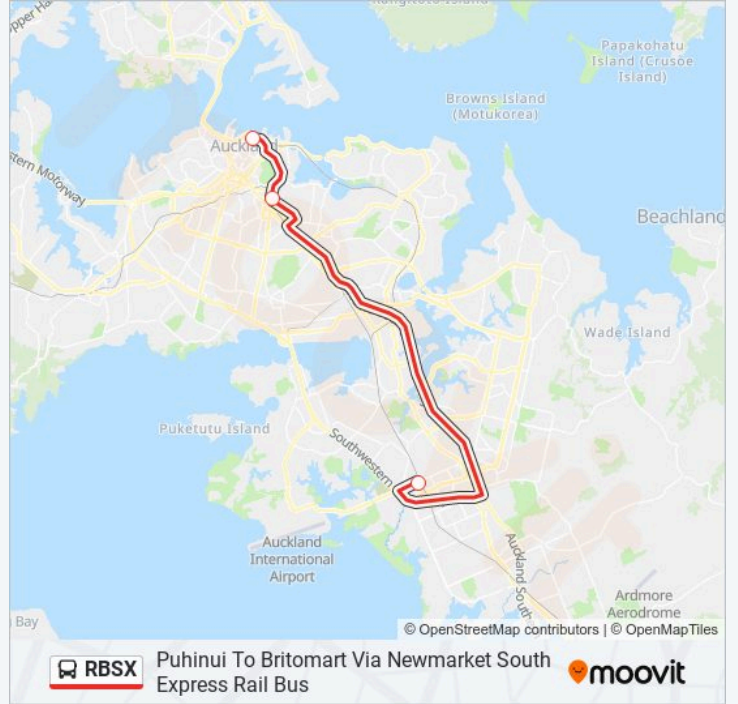

RBSX bus Info

Direction: Puhinui To Britomart Via Newmarket South Express Rail Bus

Stops: 3

Trip Duration: 43 min

Line Summary:

RBSX bus time schedules and route maps are available in an offline PDF at moovitapp.com. Use the Moovit App to see live bus times, train schedule or subway schedule, and step-by-step directions for all public transit in Auckland and Hamilton.