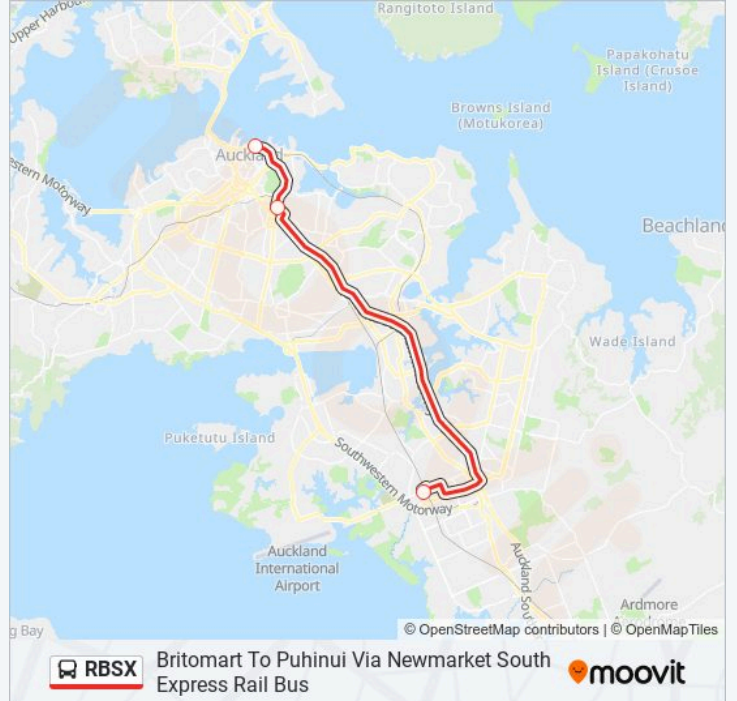

Britomart To Puhinui Via Newmarket South Express Rail Bus

Get The App

The RBSX bus line (Britomart To Puhinui Via Newmarket South Express Rail Bus) has 2 routes. For regular weekdays, their operation hours are:

(1) Britomart To Puhinui Via Newmarket South Express Rail Bus: 07:11 - 18:41 (2) Puhinui To Britomart Via Newmarket South Express Rail Bus: 07:02 - 19:02

Use the Moovit App to find the closest RBSX bus station near you and find out when is the next RBSX bus arriving.

Direction: Britomart To Puhinui Via Newmarket South Express Rail Bus

3 stops

[VIEW LINE SCHEDULE](#)

Customs Street West/Te Komititanga

Stop F Newmarket Station

Stop C Puhinui

RBSX bus Time Schedule

Britomart To Puhinui Via Newmarket South Express Rail Bus Route Timetable:

Stops: 3

Trip Duration: 43 min

Line Summary:

Direction: Puhinui To Britomart Via Newmarket South Express Rail Bus

3 stops

[VIEW LINE SCHEDULE](#)

Stop C Puhinui

Stop E Newmarket Station