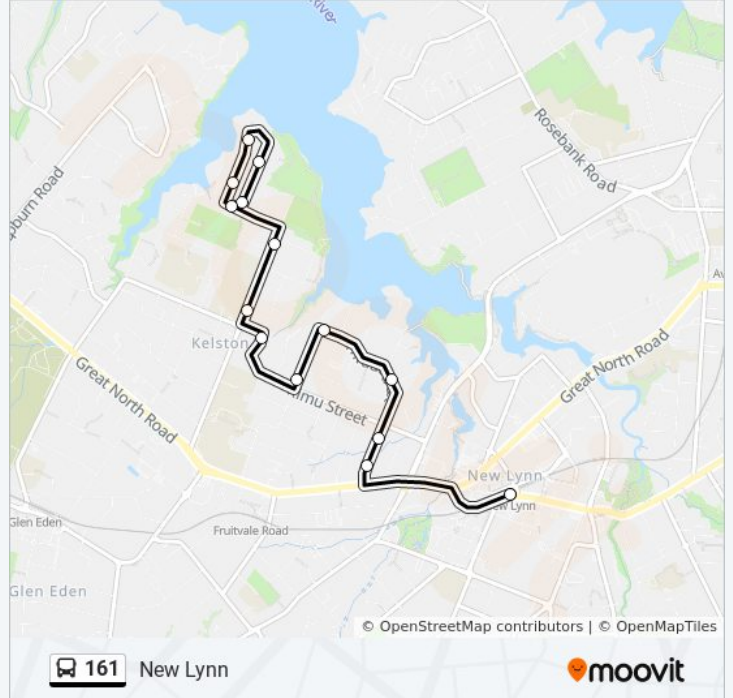

Direction: Brains Park To New Lynn

14 stops

[VIEW LINE SCHEDULE](#)

- Brains Park
- Ingleby Place
- Cobham Reserve
- Kiernan Place
- Brains Park
- Beaubank Road
- Archibald Road/Kelston Boys' High School
- Kelwyn Road
- Rimu Street
- Nikau Street/Lynwood Road
- Kuaka Place
- 25 Nikau Street
- 5 Nikau Street
- Stop E New Lynn

161 bus Info

Direction: Brains Park To New Lynn

Stops: 14

Trip Duration: 16 min

Line Summary:

Direction: New Lynn To Brains Park

10 stops

[VIEW LINE SCHEDULE](#)