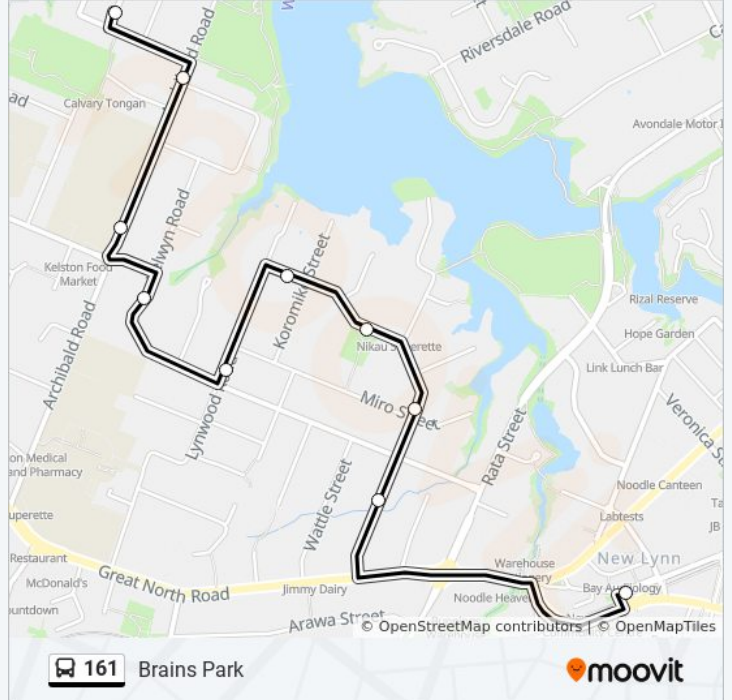

Direction: Brains Park To New Lynn

14 stops

[VIEW LINE SCHEDULE](#)

- Brains Park
- Ingleby Place
- Cobham Reserve
- Kiernan Place
- Brains Park
- Beaubank Road
- Archibald Road/Kelston Boys' High School
- Kelwyn Road
- Rimu Street
- Nikau Street/Lynwood Road
- Kuaka Place
- 25 Nikau Street
- 5 Nikau Street
- Stop E New Lynn

- Stop C New Lynn
- 22 Nikau Street
- Miro Street
- Manuka Park
- Nikau Street/Lynwood Road
- Rimu Street
- Kelwyn Road
- Archibald Road/Kelston Boys' High School
- Beaubank Road
- Brains Park

161 bus Time Schedule

New Lynn To Brains Park Route Timetable:

| | |
|-----------|--------------------|
| Sunday | 7:15 AM - 9:15 PM |
| Monday | 7:15 AM - 9:15 PM |
| Tuesday | 6:15 AM - 10:15 PM |
| Wednesday | 6:15 AM - 10:15 PM |
| Thursday | 6:15 AM - 10:15 PM |
| Friday | 7:15 AM - 9:15 PM |
| Saturday | 6:15 AM - 10:15 PM |

161 bus Info

Direction: New Lynn To Brains Park

Stops: 10

Trip Duration: 14 min

Line Summary:

161 bus time schedules and route maps are available in an offline PDF at moovitapp.com. Use the [Moovit App](#) to see live bus times, train schedule or subway schedule, and step-by-step directions for all public transit in Auckland and Hamilton.