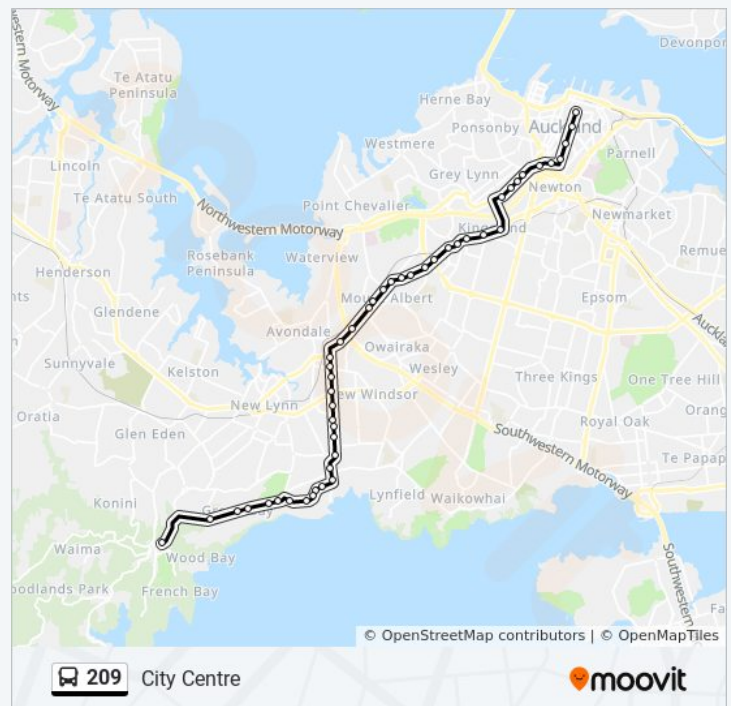

Direction: City Centre To Titirangi Via New North Rd And Green Bay

47 stops

[VIEW LINE SCHEDULE](#)

- Stop C Lower Albert
- Victoria Street West
- St Matthews-In-The-City
- Nicholas Street
- Ymca
- Rainbow Bridge/Karangahape Road
- Ponsonby Road
- Burns Street
- Sussex Street
- King Street
- New North Road/Kingsland Station
- Kingsland Avenue
- Morningside Shops
- Morningside Station
- Rocky Nook Avenue
- New North Road/St Lukes Road
- Mount Albert War Memorial Reserve
- Alice Wylie Reserve
- Ferndale House
- Mount Albert Shops

Blockhouse Bay Road/Matata Street

Blockhouse Bay Road/Puketea Street

Rathlin Street

Stop D Blockhouse Bay

Stop B Blockhouse Bay

Endeavour Street

Mitchell Street

Connell Street

Saturday

Not Operational

209 bus Info

Direction: Titirangi To City Centre Via Green Bay And New North Rd

Stops: 47

Trip Duration: 62 min

Line Summary:

Morningside Shops

Kingsland Avenue

Kingsland Shops

King Street

Sussex Street

Burns Street

Ponsonby Road

Rainbow Bridge/Karangahape Road

Pitt Street