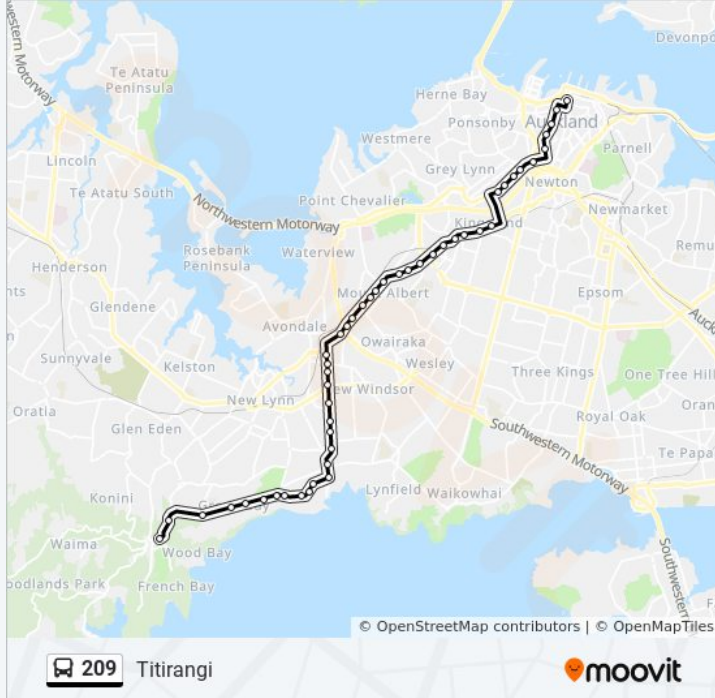

Direction: City Centre To Titirangi Via New North Rd And Green Bay

47 stops

[VIEW LINE SCHEDULE](#)

- Stop C Lower Albert
- Victoria Street West
- St Matthews-In-The-City
- Nicholas Street
- Ymca
- Rainbow Bridge/Karangahape Road
- Ponsonby Road
- Burns Street
- Sussex Street
- King Street
- New North Road/Kingsland Station
- Kingsland Avenue
- Morningside Shops
- Morningside Station
- Rocky Nook Avenue
- New North Road/St Lukes Road
- Mount Albert War Memorial Reserve
- Alice Wylie Reserve
- Ferndale House
- Mount Albert Shops

Blockhouse Bay Road/Matata Street

Blockhouse Bay Road/Puketea Street

Rathlin Street

Stop D Blockhouse Bay

Stop B Blockhouse Bay

Endeavour Street

Mitchell Street

Connell Street

Craigavon Park

Harrybrook Road

Bishop Street

Green Bay Shops

La Rosa Street

Godley Road/Green Bay High School

Godley Road

Titirangi Village

Direction: Titirangi To City Centre Via Green Bay And New North Rd

47 stops

[VIEW LINE SCHEDULE](#)

Titirangi Village

209 bus Time Schedule

Titirangi To City Centre Via Green Bay And New North Rd Route Timetable: