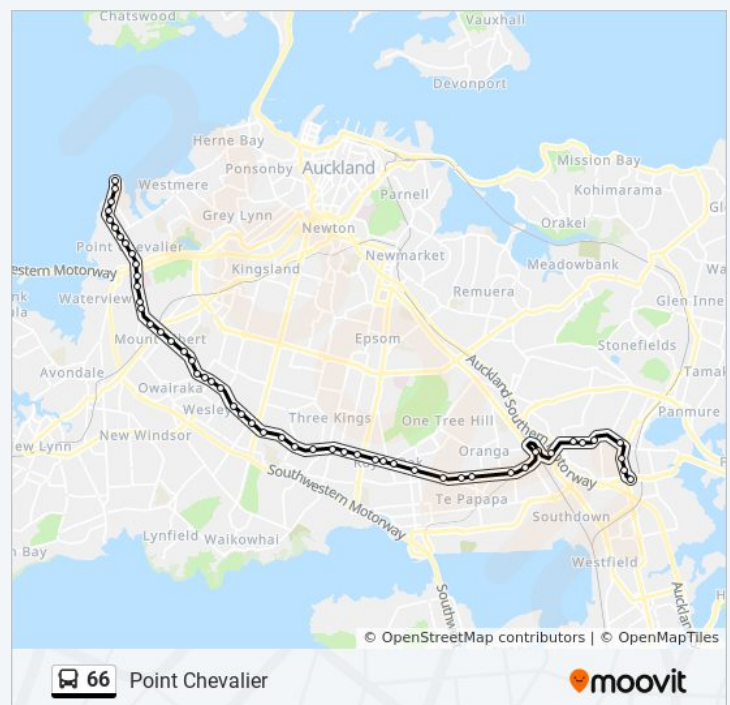

Curzon Street

Te Papapa School

Maurice Road

Olive Road

Penrose Station/Station Road

29 Station Road

Penrose Station/Great South Road

Prescott Street

Stop A Sylvia Park
Longford Street
Countdown Mount Wellington
Wilson Way
Spooner Lane
Panorama Road
Penrose Road/Bailey Road
Prescott Street
Penrose Station/Great South Road
Penrose Station/Station Road
Olive Road
Maurice Road
Te Papapa School
Curzon Street
Mount Smart Road/Victoria Street
Onehunga Mall
Mount Albert Road
Stop D Royal Oak
Crown Street
Marcellin College
Peet Avenue
Mount Albert Road/Hillsborough Road
Three Kings Shops
Frost Road
Bremner Avenue
Dominion Road School
May Road
Mount Albert Road/Mons Avenue

66 bus Time Schedule

Sylvia Park To Pt Chevalier Beach Via Mt Albert Rd
Route Timetable:

Sunday	6:30 AM - 10:30 PM
Monday	6:30 AM - 10:30 PM
Tuesday	5:30 AM - 11:30 PM
Wednesday	5:30 AM - 11:30 PM
Thursday	5:30 AM - 11:30 PM
Friday	6:30 AM - 10:30 PM
Saturday	6:30 AM - 11:30 PM

66 bus Info

Direction: Sylvia Park To Pt Chevalier Beach Via Mt Albert Rd

Stops: 52

Trip Duration: 44 min

Line Summary:

Wesley Methodist Church

Sandringham Road

Beagle Avenue