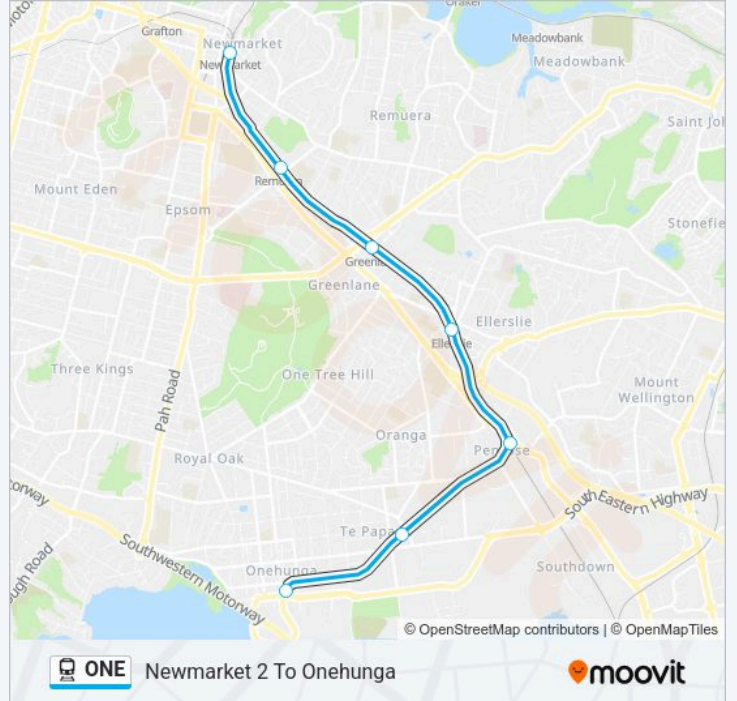

Use the Moovit App to find the closest ONE train station near you and find out when is the next ONE train arriving.

**Direction: Newmarket 4 To Onehunga**

7 stops

[VIEW LINE SCHEDULE](#)

Newmarket Train Station

### Direction: Onehunga To Newmarket 1

7 stops

[VIEW LINE SCHEDULE](#)

Onehunga Train Station

Te Papapa Train Station

Penrose Train Station

Ellerslie Train Station

Greenlane Train Station

Newmarket 2 To Onehunga Route Timetable:

Monday	20:27-20:57
Tuesday	20:27-22:27
Wednesday	20:27-22:27
Thursday	20:27-22:27
Friday	20:27-01:27
Saturday	20:27-00:27
Sunday	20:27-22:27

**ONE train Info**

**Direction:** Newmarket 2 To Onehunga

**Stops:** 7

**Trip Duration:** 18 min

**Line Summary:**

**Direction: Onehunga To Newmarket 2**

7 stops

[VIEW LINE SCHEDULE](#)

- Onehunga Train Station
- Te Papapa Train Station
- Penrose Train Station
- Ellerslie Train Station
- Greenlane Train Station
- Remuera Train Station
- Newmarket Train Station