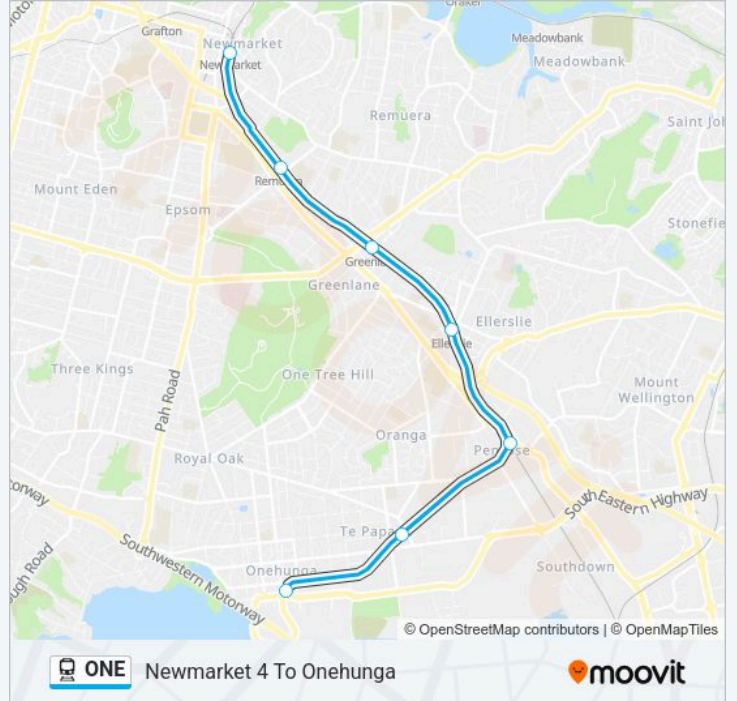

Use the Moovit App to find the closest ONE train station near you and find out when is the next ONE train arriving.

**Direction: Newmarket 4 To Onehunga**

7 stops

[VIEW LINE SCHEDULE](#)

Newmarket Train Station

### Direction: Onehunga To Newmarket 1

7 stops

[VIEW LINE SCHEDULE](#)

Onehunga Train Station

Te Papapa Train Station

Penrose Train Station

Ellerslie Train Station

Greenlane Train Station

### ONE train Info

**Direction:** Onehunga To Newmarket 1

**Stops:** 7

**Trip Duration:** 17 min

**Line Summary:**

**Direction: Newmarket 2 To Onehunga**

7 stops

[VIEW LINE SCHEDULE](#)

**Stops:** 7

**Trip Duration:** 18 min

**Line Summary:**

**Direction: Onehunga To Newmarket 2**

7 stops

[VIEW LINE SCHEDULE](#)

- Onehunga Train Station
- Te Papapa Train Station
- Penrose Train Station
- Ellerslie Train Station
- Greenlane Train Station
- Remuera Train Station
- Newmarket Train Station