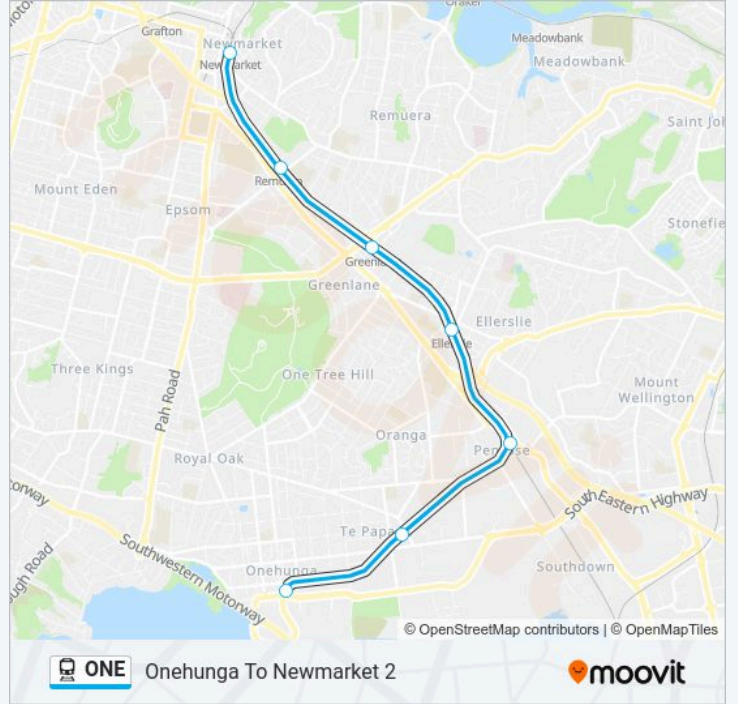

Use the Moovit App to find the closest ONE train station near you and find out when is the next ONE train arriving.

**Direction: Newmarket 4 To Onehunga**

7 stops

[VIEW LINE SCHEDULE](#)

Newmarket Train Station

### Direction: Onehunga To Newmarket 1

7 stops

[VIEW LINE SCHEDULE](#)

Onehunga Train Station

Te Papapa Train Station

Penrose Train Station

Ellerslie Train Station

Greenlane Train Station

**Stops:** 7

**Trip Duration:** 18 min

**Line Summary:**

**Direction: Onehunga To Newmarket 2**

7 stops

[VIEW LINE SCHEDULE](#)

- Onehunga Train Station
- Te Papapa Train Station
- Penrose Train Station
- Ellerslie Train Station
- Greenlane Train Station
- Remuera Train Station
- Newmarket Train Station

**ONE train Info**

**Direction:** Onehunga To Newmarket 2

**Stops:** 7

**Trip Duration:** 17 min

**Line Summary:**

ONE train time schedules and route maps are available in an offline PDF at [moovitapp.com](https://moovitapp.com). Use the Moovit App to see live bus times, train schedule or subway schedule, and step-by-step directions for all public transit in Auckland and Hamilton.