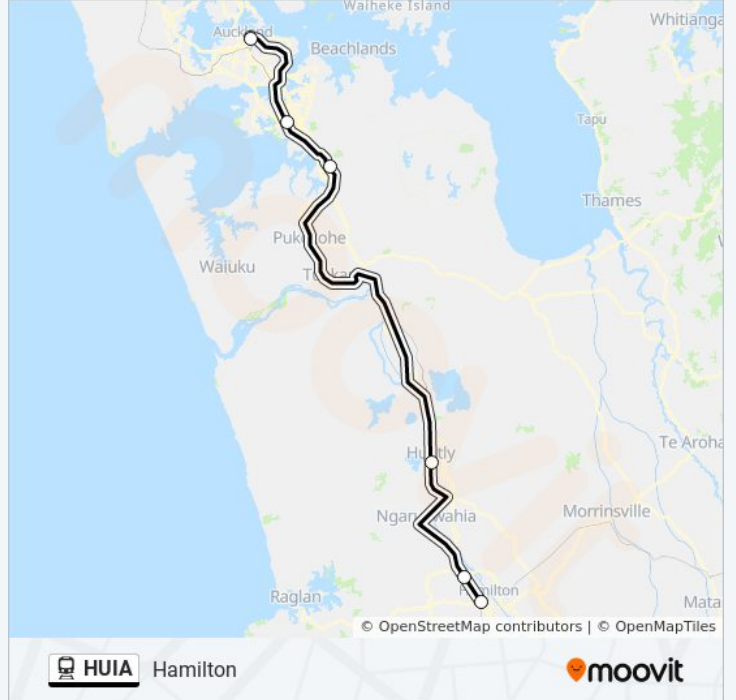

HUIA train time schedules and route maps are available in an offline PDF at moovitapp.com. Use the [Moovit App](#) to see live bus times, train schedule or subway schedule, and step-by-step directions for all public transit in Auckland and Hamilton.

[About Moovit](#) • [MaaS Solutions](#) • [Supported Countries](#) • [Mooviter Community](#)

© 2024 Moovit - All Rights Reserved

Check Live Arrival Times