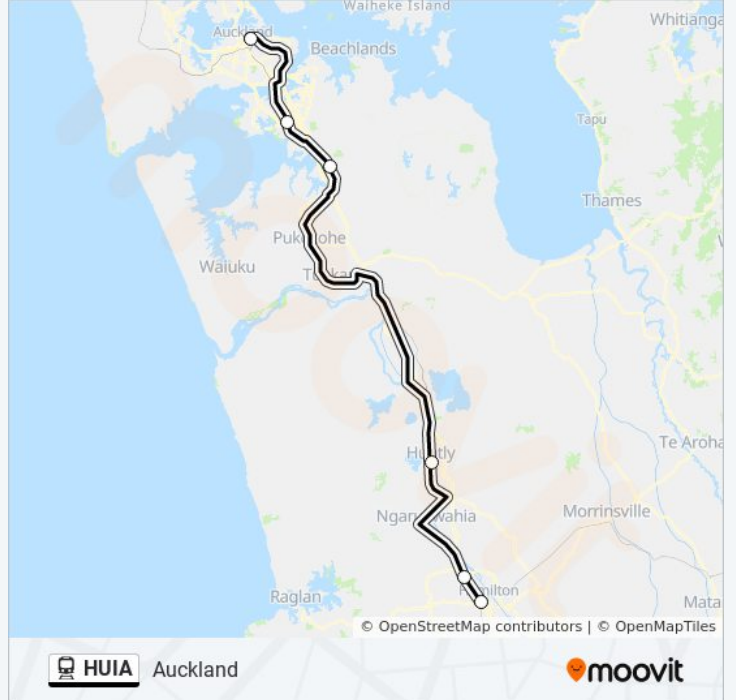

Hamilton To the Strand Auckland

Get The App

The HUIA train line (Hamilton To the Strand Auckland) has 2 routes. For regular weekdays, their operation hours are:
(1) Hamilton To the Strand Auckland: 6:05 AM - 2:05 PM (2) The Strand Auckland To Hamilton: 9:35 AM - 5:35 PM
Use the Moovit App to find the closest HUIA train station near you and find out when is the next HUIA train arriving.

Direction: Hamilton To the Strand Auckland

6 stops

[VIEW LINE SCHEDULE](#)

- Hamilton Frankton Train Station 1
- Hamilton Rotokauri Train Station 1
- Huntly Train Station 1
- Papakura Train Station
- Puhinui Train Station
- The Strand Train Station

HUIA train Time Schedule

Hamilton To the Strand Auckland Route Timetable:

Sunday	Not Operational
Monday	Not Operational
Tuesday	6:05 AM - 2:05 PM
Wednesday	6:05 AM - 2:05 PM
Thursday	6:05 AM - 2:05 PM
Friday	Not Operational
Saturday	Not Operational

HUIA train Info

Direction: Hamilton To the Strand Auckland

Stops: 6

Trip Duration: 160 min

Line Summary:

Direction: The Strand Auckland To Hamilton

6 stops

[VIEW LINE SCHEDULE](#)