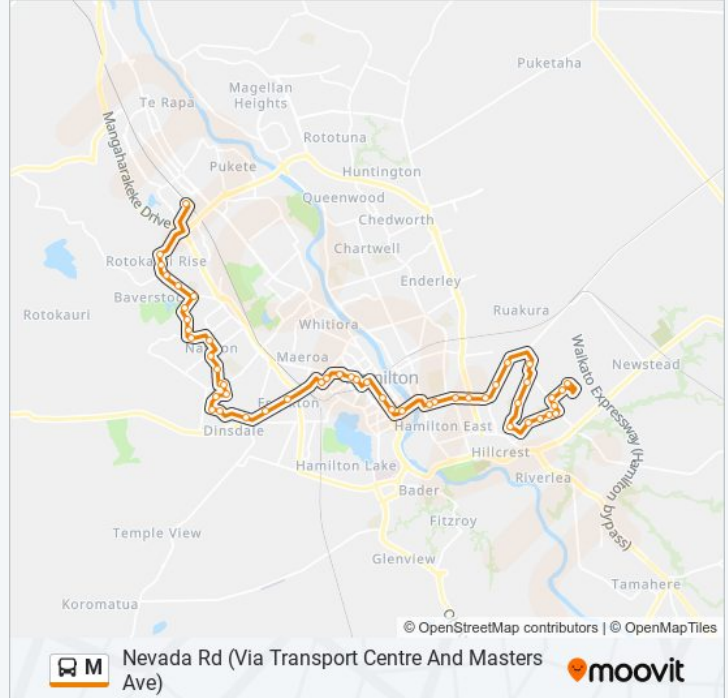

### Direction: Nevada Rd (Via Transport Centre And Masters Ave)

50 stops

[VIEW LINE SCHEDULE](#)

Rotokauri Transport Hub (Platform 3)

Te Wetini - East (Before Taiatea Dr)

26 Taiatea Dr

248 Rotokauri Rd

208 Rotokauri Rd

Silverdale Rd (Near Ruakura Interchange)

194 Hillcrest Rd (Opp University Of Waikato)

96 Hillcrest Rd

22 Hillcrest Rd

68 Masters Ave

81 Masters Ave

Opp 132 Masters Ave

Opp 146 Masters Ave (Hillcrest High School)

91 Silverdale Rd

1 Nevada Rd

31 Nevada Rd

50 Nevada Rd

**Direction: Rotokauri Transport Hub (3) (Via Masters Ave And Transport Centre)**

49 stops

[VIEW LINE SCHEDULE](#)

50 Nevada Rd  
30 Nevada Rd  
2 Nevada Rd  
88 Silverdale Rd  
150 Masters Ave  
122 Masters Ave (Opp Hillcrest High School)