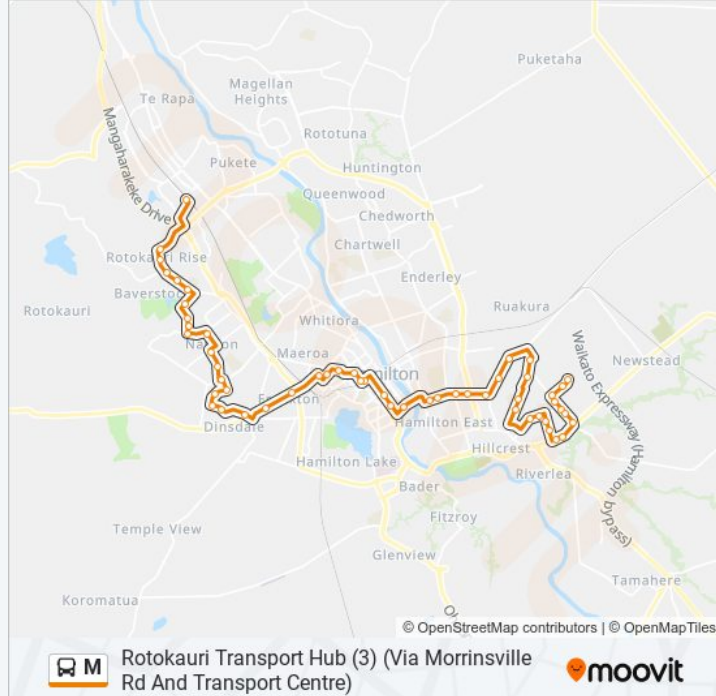

### Direction: Nevada Rd (Via Transport Centre And Masters Ave)

50 stops

[VIEW LINE SCHEDULE](#)

Rotokauri Transport Hub (Platform 3)

Te Wetini - East (Before Taiatea Dr)

26 Taiatea Dr

248 Rotokauri Rd

208 Rotokauri Rd

### M bus Info

**Direction:** Nevada Rd (Via Transport Centre And Morrinsville Rd)

**Stops:** 53

**Trip Duration:** 58 min

**Line Summary:**

7 Anzac Parade (Opp Police Station)  
47 Clyde St (Outside Marian Catholic School)  
73 Clyde St  
171 Clyde St  
209 Clyde St  
271 Clyde St (Clyde St/ Four Square)  
123 Knighton Rd (Opp Uni Gate 2)  
189 Knighton Rd  
Silverdale Rd (Near Ruakura Interchange)  
194 Hillcrest Rd (Opp University Of Waikato)  
96 Hillcrest Rd  
22 Hillcrest Rd  
68 Masters Ave  
81 Masters Ave  
66 Morris Rd  
34 Morris Rd  
Morrinsville Rd (Jansen Park)  
Opp 60 Silverdale Rd  
Silverdale Normal School (57 Silverdale Rd)  
91 Silverdale Rd  
1 Nevada Rd  
31 Nevada Rd  
50 Nevada Rd

**Direction: Rotokauri Transport Hub (3) (Via Masters Ave And Transport Centre)**

49 stops

[VIEW LINE SCHEDULE](#)

50 Nevada Rd  
30 Nevada Rd  
2 Nevada Rd  
88 Silverdale Rd  
150 Masters Ave  
122 Masters Ave (Opp Hillcrest High School)

109 Dominion Rd

42 Lloyd Dr

20 Lloyd Dr

Opp 35 Baverstock Rd

109 Rotokauri Rd

Opp Kourataki Rd

Rotokauri Rd (Near Kawariki Dr)

Opp 28 Taiatea Dr