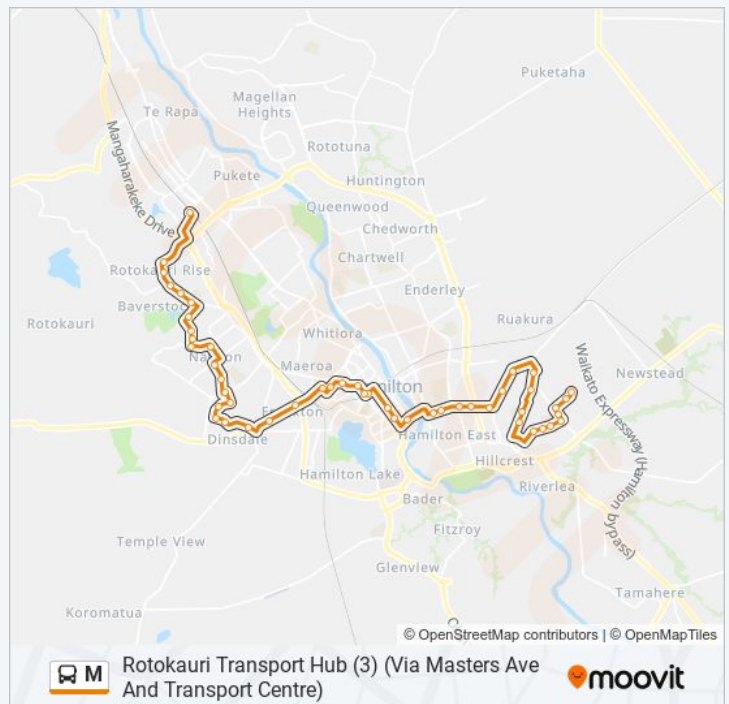

### M bus Info

**Direction:** Nevada Rd (Via Transport Centre And Morrinsville Rd)

**Stops:** 53

**Trip Duration:** 58 min

**Line Summary:**

7 Anzac Parade (Opp Police Station)  
47 Clyde St (Outside Marian Catholic School)  
73 Clyde St  
171 Clyde St  
209 Clyde St  
271 Clyde St (Clyde St/ Four Square)  
123 Knighton Rd (Opp Uni Gate 2)  
189 Knighton Rd  
Silverdale Rd (Near Ruakura Interchange)  
194 Hillcrest Rd (Opp University Of Waikato)  
96 Hillcrest Rd  
22 Hillcrest Rd  
68 Masters Ave  
81 Masters Ave  
66 Morris Rd  
34 Morris Rd  
Morrinsville Rd (Jansen Park)  
Opp 60 Silverdale Rd  
Silverdale Normal School (57 Silverdale Rd)  
91 Silverdale Rd  
1 Nevada Rd  
31 Nevada Rd  
50 Nevada Rd

**Direction: Rotokauri Transport Hub (3) (Via Masters Ave And Transport Centre)**

49 stops

[VIEW LINE SCHEDULE](#)

50 Nevada Rd  
30 Nevada Rd  
2 Nevada Rd  
88 Silverdale Rd  
150 Masters Ave  
122 Masters Ave (Opp Hillcrest High School)

### M bus Info

**Direction:** Rotokauri Transport Hub (3) (Via Masters Ave And Transport Centre)

**Stops:** 49

**Trip Duration:** 59 min

**Line Summary:**

109 Dominion Rd  
42 Lloyd Dr  
20 Lloyd Dr  
Opp 35 Baverstock Rd  
109 Rotokauri Rd  
Opp Kourataki Rd  
Rotokauri Rd (Near Kawariki Dr)  
Opp 28 Taiatea Dr  
Te Wetini - West (After Taiatea Dr)  
Rotokauri Transport Hub (Platform 3)

**Direction: Rotokauri Transport Hub (3) (Via Morrinsville Rd And Transport Centre)**

54 stops

[VIEW LINE SCHEDULE](#)

50 Nevada Rd  
30 Nevada Rd  
2 Nevada Rd  
88 Silverdale Rd  
Silverdale Normal School (62 Silverdale Rd)  
60 Silverdale Rd  
Opp 7 Silverdale Rd  
78 Morrinsville Rd  
62 Morrinsville Rd  
15 Morris Rd  
43 Morris Rd  
106 Masters Ave  
68 Masters Ave  
55 Hillcrest Rd  
Opp 100 Hillcrest Rd (St. Johns College)  
Opp 196 Hillcrest Rd (University Of Waikato)  
Silverdale Rd (Near Silverdale Ln)  
Opp 187 Knighton Rd