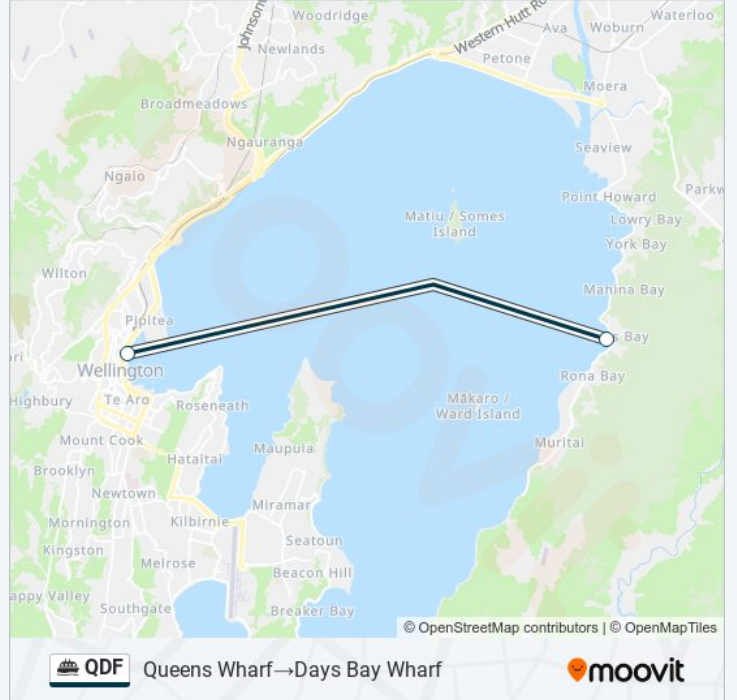

Days Bay Wharf → Queens Wharf

Get The App

The QDF ferry line (Days Bay Wharf → Queens Wharf) has 2 routes. For regular weekdays, their operation hours are:
(1) Days Bay Wharf → Queens Wharf: 06:35 - 19:55 (2) Queens Wharf → Days Bay Wharf: 06:00 - 19:30
Use the Moovit App to find the closest QDF ferry station near you and find out when is the next QDF ferry arriving.

QDF ferry Info

Direction: Days Bay Wharf → Queens Wharf

Stops: 2

Trip Duration: 25 min

Line Summary:

Direction: Queens Wharf → Days Bay Wharf

2 stops

[VIEW LINE SCHEDULE](#)

Queens Wharf

Days Bay Wharf

QDF ferry Time Schedule

Queens Wharf → Days Bay Wharf Route Timetable:

Sunday	10:15 - 16:30
Monday	06:00 - 19:30
Tuesday	06:00 - 19:30
Wednesday	06:00 - 19:30
Thursday	06:00 - 19:30
Friday	06:00 - 19:30
Saturday	10:15 - 16:30

QDF ferry Info

Direction: Queens Wharf → Days Bay Wharf

Stops: 2

Trip Duration: 25 min

Line Summary:

QDF ferry time schedules and route maps are available in an offline PDF at moovitapp.com. Use the Moovit App to see live bus times, train schedule or subway schedule, and step-by-step directions for all public transit in Wellington.