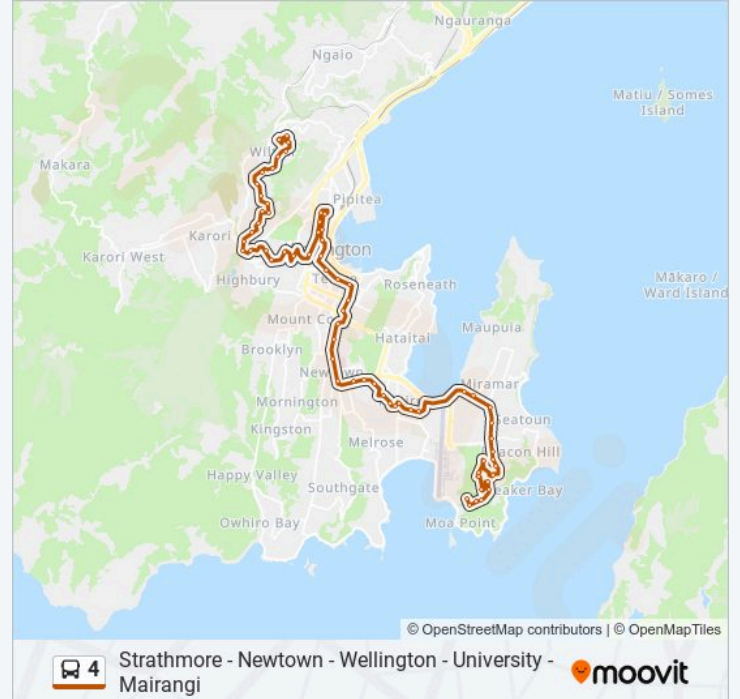

Te Herenga Waka – Victoria University Of Wellington Kelburn - Stop A

The Terrace (Near 230)

The Terrace at Dalmuir Lane (Near 130)

The Terrace at Aurora Terrace (Near 70)

The Terrace at Bolton Street (Near 22)

Lambton Quay North - Stop D

Lambton Central - Stop B

Lambton Quay at Hunter Street

Willis Street at Willbank Court

Manners Street at Cuba Street - Stop B

Courtenay Place at Courtenay Central

Courtenay Place - Stop C

Kent Terrace at Pirie Street

Kent Terrace at Basin Reserve

Adelaide Road at Basin Reserve (Near 13)

Adelaide Road at Broomhedge Street

Wellington Hospital - Stop A

Riddiford Street at Newtown Shops (Near 157)

Constable Street at Owen Street (Near 77)

Constable Street at Coromandel Street (Near 123)

Crawford Road at Wellington Road

Crawford Road at Duncan Terrace

Crawford Road at Childers Terrace

Rongotai Road at Bay Road

Kilbirnie - Stop A

Rongotai Road (Near 119)

Rongotai Road at Troy Street

Miramar Avenue at Tauhinu Road

Miramar Shops - Stop B

Ira Street at Miramar Avenue

Ira Street at Otaki Street

Ira Street at Broadway (Near 2)