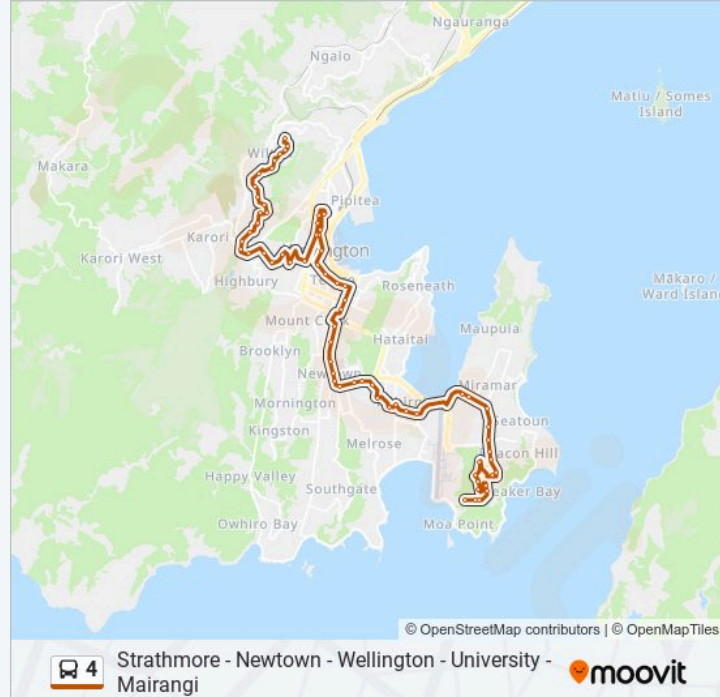

Ira Street at Devonshire Road

Ira Street at Miramar Avenue (Near 95)

Miramar Shops - Stop A

Miramar Avenue at Portsmouth Road

Rongotai Road at Salek Street

Rongotai Road at Ross Street

Kilbirnie - Stop C

Rongotai Road at Childers Terrace

Crawford Road at Kilbirnie Tennis Club

Crawford Road Opposite Wellington Road

Constable Street at Coromandel Street

Constable Street at Owen Street (Near 84)

Constable Street at Riddiford Street

Riddiford Street at Newtown Shops (Opposite 157)

Riddiford Street at Hall Street

Wellington Hospital - Stop B

Adelaide Road at Drummond St

Adelaide Road at Basin Reserve (Near 12)

Cambridge Terrace at Barker Street

Cambridge Terrace at Vivian Street

Courtenay Place - Stop A

Courtenay Place at St James Theatre

Manners Street at Cuba Street - Stop A

Manners Street at Willis Street

Willis Street at Grand Arcade

Lambton Quay at Cable Car Lane

Lambton Central - Stop A

Lambton Quay North - Stop A

The Terrace at Bolton Street (Near 25)

The Terrace at Aurora Terrace (Near 85)

The Terrace at Dalmuir Lane

Salamanca Road at the Terrace