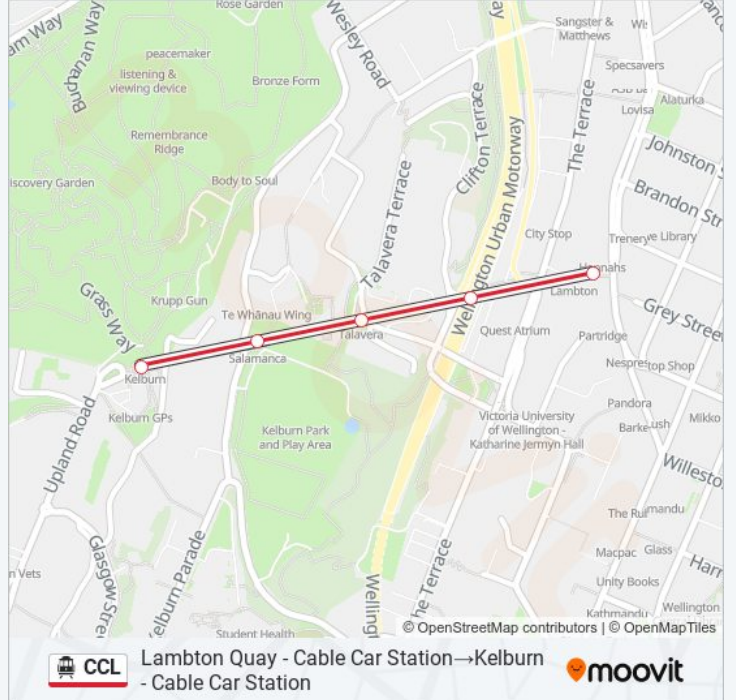

CCL cable car Info

Direction: Kelburn - Cable Car Station → Lambton Quay - Cable Car Station

Stops: 5

Trip Duration: 5 min

Line Summary:

Direction: Lambton Quay - Cable Car Station→Kelburn - Cable Car Station

5 stops

[VIEW LINE SCHEDULE](#)

Lambton Quay - Cable Car Station

Clifton - Cable Car Station

Talavera - Cable Car Station

Salamanca - Cable Car Station

Kelburn - Cable Car Station

CCL cable car Time Schedule

Lambton Quay - Cable Car Station→Kelburn - Cable Car Station Route Timetable:

Sunday	08:30 - 18:00
Monday	07:30 - 20:00
Tuesday	07:30 - 20:00
Wednesday	07:30 - 20:00
Thursday	07:30 - 20:00
Friday	07:30 - 20:00
Saturday	08:30 - 19:00

CCL cable car Info

Direction: Lambton Quay - Cable Car Station→Kelburn - Cable Car Station

Stops: 5

Trip Duration: 5 min

Line Summary:

CCL cable car time schedules and route maps are available in an offline PDF at moovitapp.com. Use the Moovit App to see live bus times, train schedule or subway schedule, and step-by-step directions for all public transit in Wellington.