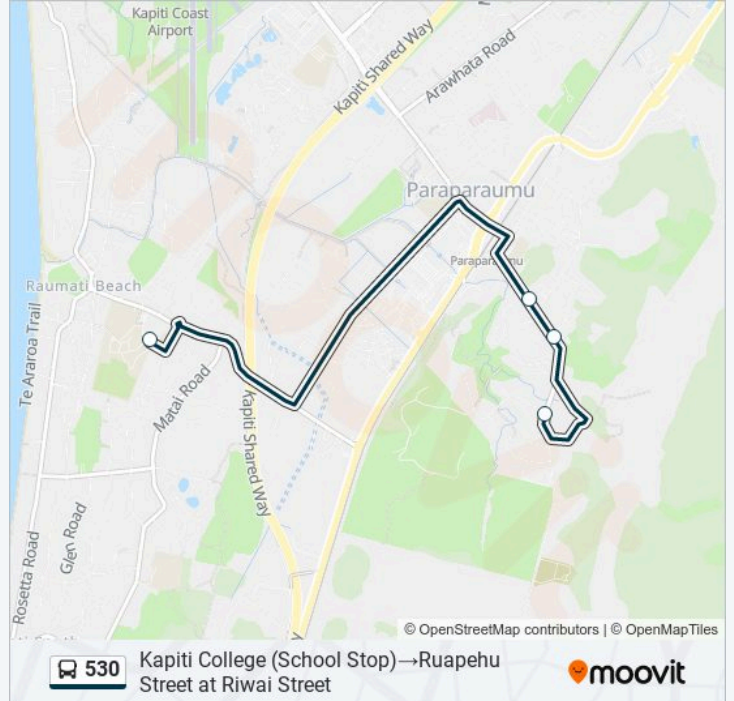

530 bus Info

Direction: Kapiti College (School Stop)→Paraparaumu Station (Brt)(Southbound)

Stops: 2

Trip Duration: 10 min

Line Summary:

Direction: Kapiti College (School Stop)→Ruapehu Street at Riwai Street

Sunday	Not Operational
Monday	15:30
Tuesday	15:30
Wednesday	15:30
Thursday	15:30
Friday	15:30
Saturday	Not Operational

530 bus Info

Direction: Kapiti College (School Stop)→Ruapehu Street at Riwai Street

Stops: 4

Trip Duration: 14 min

Line Summary:

**Direction: Paraparaumu Station (Brt)
(Southbound)→Kapiti College (School Stop)**

2 stops

[VIEW LINE SCHEDULE](#)

Paraparaumu Station (Brt)(Southbound)

Kapiti College (School Stop)

530 bus Info

Direction: Paraparaumu Station (Brt)
(Southbound)→Kapiti College (School Stop)

Stops: 2

Trip Duration: 10 min

Line Summary:

Direction: Ruapehu Street at Riwai Street→Kapiti College (School Stop)