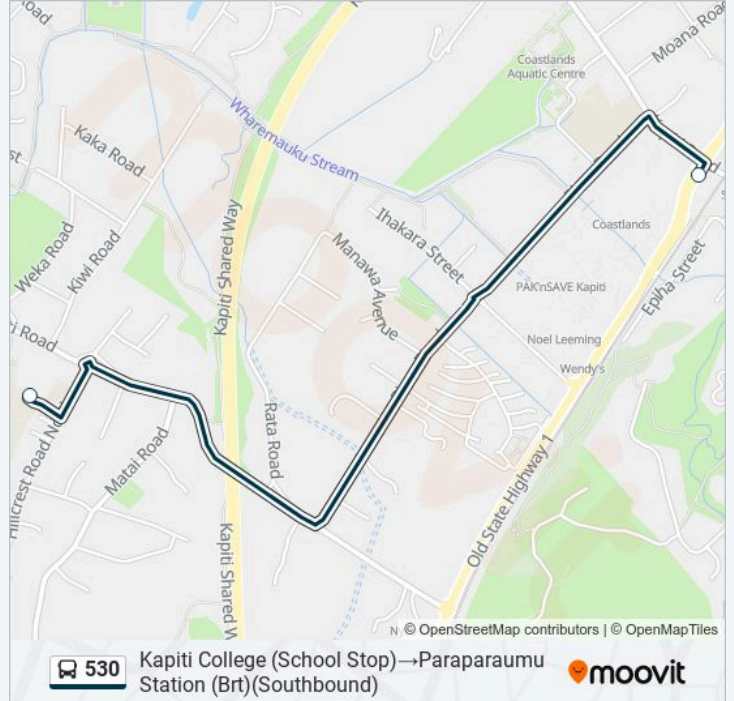

Use the Moovit App to find the closest 530 bus station near you and find out when is the next 530 bus arriving.

Direction: Kapiti College (School Stop)→Paraparaumu Station (Brt)(Southbound)

2 stops

[VIEW LINE SCHEDULE](#)

530 bus Info

Direction: Kapiti College (School Stop)→Paraparaumu Station (Brt)(Southbound)

Stops: 2

Trip Duration: 10 min

Line Summary:

Direction: Kapiti College (School Stop)→Ruapehu Street at Riwai Street

4 stops

[VIEW LINE SCHEDULE](#)

Kapiti College (School Stop)

Ruapehu Street Opposite Redwood Close

Ruapehu Street at Kaimanawa Street

Ruapehu Street at Riwai Street

530 bus Time Schedule

Kapiti College (School Stop)→Ruapehu Street at Riwai Street Route Timetable:

530 bus Info

Direction: Paraparaumu Station (Brt)
(Southbound)→Kapiti College (School Stop)

Stops: 2

Trip Duration: 10 min

Line Summary:

Direction: Ruapehu Street at Riwai Street→Kapiti College (School Stop)