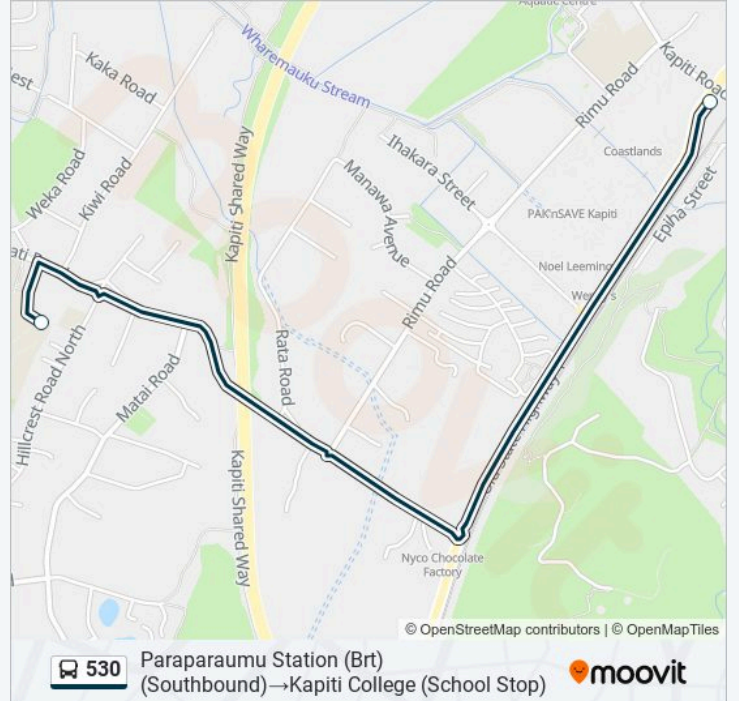

530 bus Info

Direction: Kapiti College (School Stop)→Paraparaumu Station (Brt)(Southbound)

Stops: 2

Trip Duration: 10 min

Line Summary:

Direction: Kapiti College (School Stop)→Ruapehu Street at Riwai Street

Stops: 4

Trip Duration: 14 min

Line Summary:

**Direction: Paraparaumu Station (Brt)
(Southbound)→Kapiti College (School Stop)**

2 stops

[VIEW LINE SCHEDULE](#)

Paraparaumu Station (Brt)(Southbound)

Kapiti College (School Stop)

530 bus Info

Direction: Paraparaumu Station (Brt)
(Southbound)→Kapiti College (School Stop)

Stops: 2

Trip Duration: 10 min

Line Summary:

Direction: Ruapehu Street at Riwai Street→Kapiti College (School Stop)

5 stops

[VIEW LINE SCHEDULE](#)

- Ruapehu Street at Riwai Street
- Ruapehu Street Opposite Kaimanawa Street
- Ruapehu Street (Near 48b)
- Paraparaumu Station (Brt)(Southbound)
- Kapiti College (School Stop)