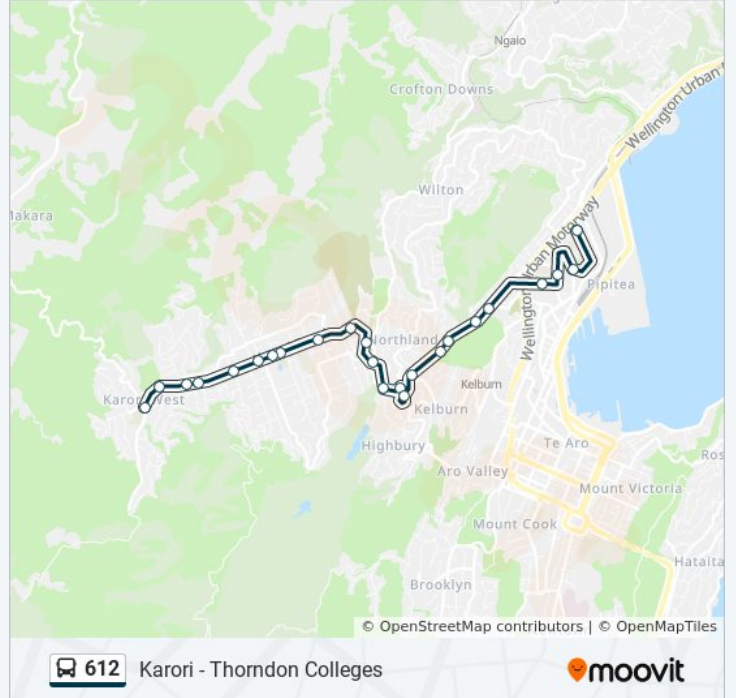

The 612 bus line Karori - Thorndon Colleges has one route. For regular weekdays, their operation hours are:

(1) Karori - Allington Road→Queen Margaret College (School Stop): 07:45 - 07:50

Use the Moovit App to find the closest 612 bus station near you and find out when is the next 612 bus arriving.

Direction: Karori - Allington Road→Queen Margaret College (School Stop)

24 stops

[VIEW LINE SCHEDULE](#)

- Karori - Allington Road
- Karori Park Pavilion - Karori Road
- Karori Road at Tringham Street
- Karori Road Opposite Richmond Avenue
- Karori Road Opposite St Teresa's School
- Karori Mall - Karori Road
- Karori Road at Reading Street
- Karori Normal School - Karori Road (Opposite)
- Marsden Village - Karori Road
- Karori Road at Standen Street
- Chaytor Street Opposite Joll Street
- Chaytor Street at Curtis Street
- Zealandia - Chaytor Street (At Tunnel)
- Karori Tunnel - Stop A
- Glenmore Street at Kelburn Viaduct
- Glenmore Street at the Rigi
- Glenmore Street at Orangi Kaupapa Road
- Glenmore Street at Garden Road
- Botanic Garden - Glenmore Street (Opposite)
- Tinakori Road at St Mary Street
- St Mary's College - Hill Street (School Stop)

612 bus Info

Direction: Karori - Allington Road→Queen Margaret College (School Stop)

Stops: 24

Trip Duration: 31 min

Line Summary:

North)

Molesworth Street - Cathedral

Murphy Street - Wellington Girls' College

Queen Margaret College (School Stop)

612 bus time schedules and route maps are available in an offline PDF at moovitapp.com. Use the [Moovit App](#) to see live bus times, train schedule or subway schedule, and step-by-step directions for all public transit in Wellington.