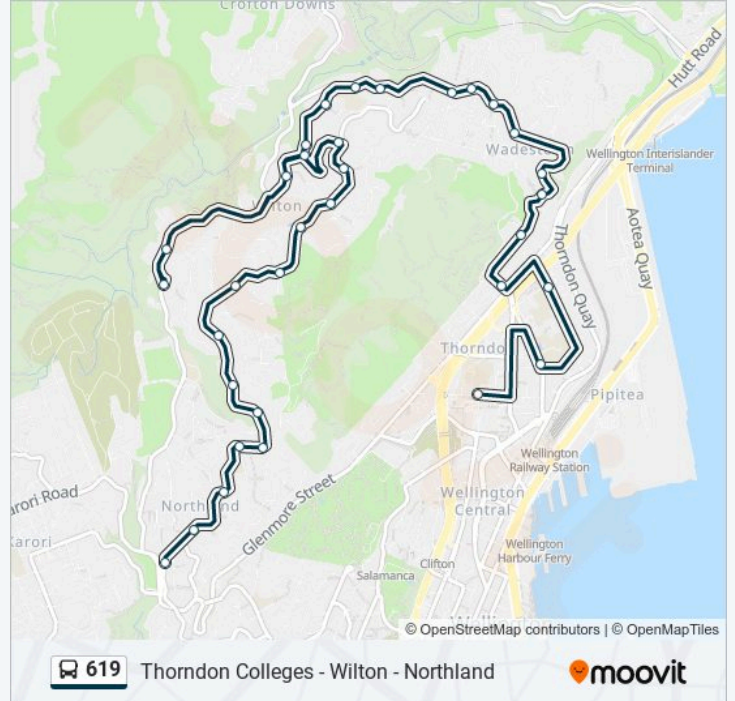

Direction: St Mary's College - Hill Street (School Stop North)→Northland Tunnel (Near Putnam Street)

33 stops

[VIEW LINE SCHEDULE](#)

St Mary's College - Hill Street (School Stop North)

Murphy Street - Wellington Girls' College

Wilton Road (Near 79)

Wilton Park - Wilton Road (Near 185)

Wilton - Surrey Street

Mairangi - Norwich Street

Norwich Street at Mairangi Road

619 bus Time Schedule

St Mary's College - Hill Street (School Stop North)→Northland Tunnel (Near Putnam Street)
Route Timetable:

Sunday	Not Operational
Monday	Not Operational
Tuesday	Not Operational
Wednesday	Not Operational
Thursday	Not Operational
Friday	15:28
Saturday	Not Operational

619 bus Info

Direction: St Mary's College - Hill Street (School Stop North)→Northland Tunnel (Near Putnam Street)

Stops: 33

Trip Duration: 40 min

Line Summary:

- Mairangi Road at Rutland Way (Near 107)
- Mairangi Road Opposite Warwick Street
- Mairangi Road (Near 159)
- Mairangi Road at Monmouth Way
- Pembroke Road Opposite Hereford Street
- Pembroke Road at Huntingdon Street
- Pembroke Road (Near 72)
- Pembroke Road (Near 24)
- Northland Road at Seaview Terrace
- Northland Road at Military Road
- Northland Road (Near 88)
- Northland Village - Northland Road
- Northland Tunnel (Near Putnam Street)