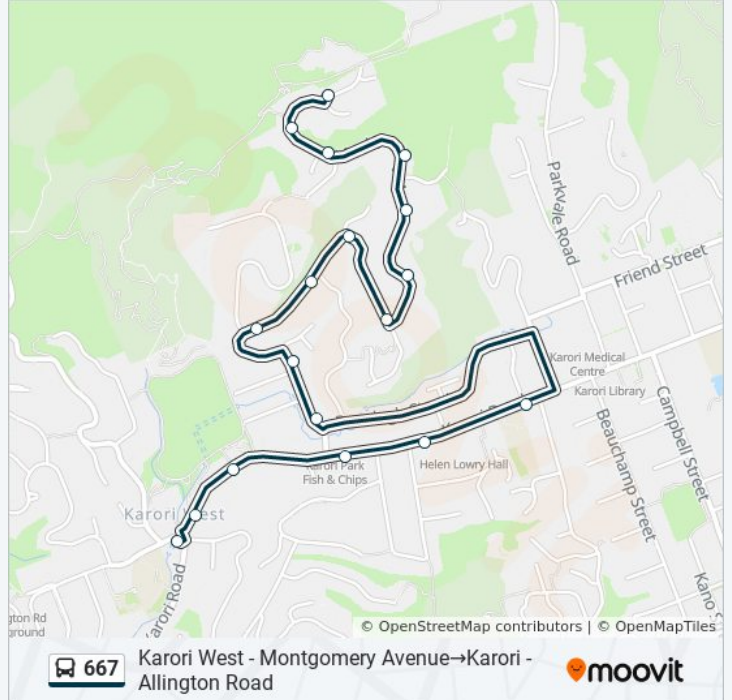

**667 bus Info**

**Direction:** Karori Road at St Teresa's School→Karori West - Montgomery Avenue

**Stops:** 19

**Trip Duration:** 15 min

**Line Summary:**

**Direction: Karori West - Montgomery Avenue→Karori - Allington Road**

18 stops

[VIEW LINE SCHEDULE](#)

- Karori West - Montgomery Avenue
- Montgomery Avenue Opposite Skyline Reserve
- Montgomery Avenue Opposite Caldwell Street
- Montgomery Avenue at Alanbrooke Place
- Montgomery Avenue (Near 50)
- Montgomery Avenue (Near 24)
- Victory Avenue Opposite Montgomery Avenue
- Victory Avenue at Tobruk Street (Near 14)
- Sunshine Avenue at Victory Avenue (Near 46)
- Sunshine Avenue Opposite Percy Dyett Drive
- Marshall Street at Hildreth Street (Near 26)
- Marshall Street at Ranelagh Street
- Karori Road at St Teresa's School
- Karori Road at Burrows Avenue
- Karori Road Opposite Tringham Street
- Karori Road Opposite Karori Park
- Karori - Karori Road
- Karori - Allington Road

**667 bus Info**

**Direction:** Karori West - Montgomery Avenue→Karori - Allington Road

**Stops:** 18

**Trip Duration:** 20 min

**Line Summary:**

667 bus time schedules and route maps are available in an offline PDF at [moovitapp.com](https://moovitapp.com). Use the [Moovit App](#) to see live bus times, train schedule or subway schedule, and step-by-step directions for all public transit in Wellington.