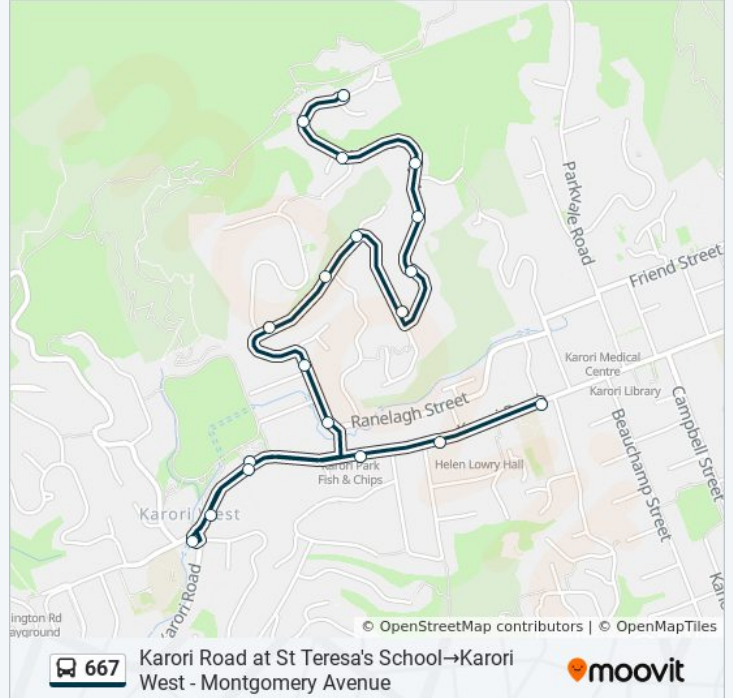

**Direction: Karori Road at St Teresa's School→Karori West - Montgomery Avenue**

19 stops

[VIEW LINE SCHEDULE](#)

- Karori Road at St Teresa's School
- Karori Road at Burrows Avenue
- Karori Road Opposite Tringham Street
- Karori Road Opposite Karori Park
- Karori - Karori Road
- Karori - Allington Road
- Karori Park Pavilion - Karori Road
- Marshall Street Opposite Ranelagh Street
- Marshall Street at Hildreth Street
- Sunshine Avenue at Percy Dyett Drive
- Sunshine Avenue at Victory Avenue
- Victory Avenue at Tobruk Street
- Victory Avenue at Montgomery Avenue
- Montgomery Avenue (Near 13)
- Montgomery Avenue (Near 35)
- Montgomery Ave Opposite Alanbrooke PI
- Montgomery Avenue at Caldwell Street
- Montgomery Avenue at Skyline Reserve
- Karori West - Montgomery Avenue

**667 bus Info**

**Direction:** Karori Road at St Teresa's School→Karori West - Montgomery Avenue

**Stops:** 19

**Trip Duration:** 15 min

**Line Summary:**

**Direction: Karori West - Montgomery Avenue→Karori - Allington Road**

**667 bus Info**

**Direction:** Karori West - Montgomery Avenue→Karori - Allington Road

**Stops:** 18

**Trip Duration:** 20 min

**Line Summary:**

667 bus time schedules and route maps are available in an offline PDF at [moovitapp.com](https://moovitapp.com). Use the [Moovit App](#) to see live bus times, train schedule or subway schedule, and step-by-step directions for all public transit in Wellington.