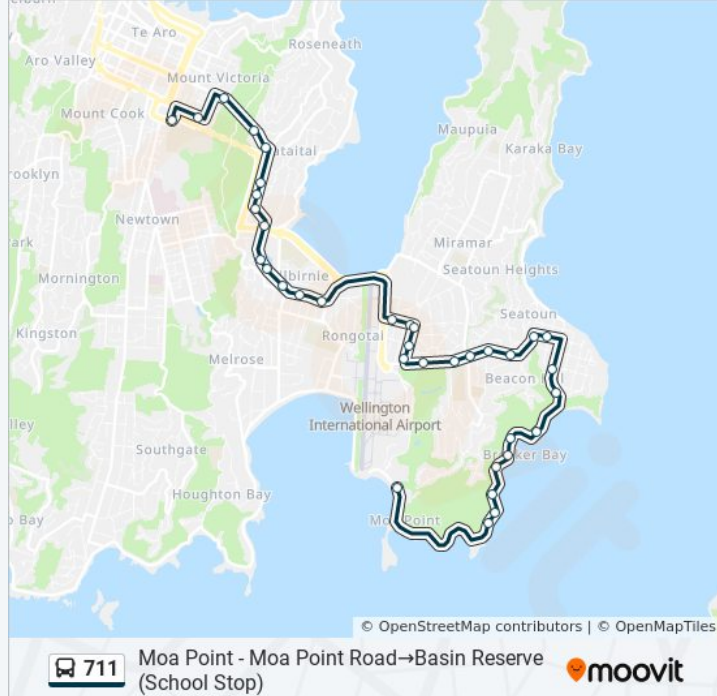

711 bus Info

Direction: Moa Point - Moa Point Road→Basin Reserve (School Stop)

Stops: 36

Trip Duration: 37 min

Line Summary:

Caledonia Street at Hobart Street (Near 38)
(School Stop)

Caledonia Street (Near 10) (School Stop)

Rongotai Road at Salek Street

Rongotai Road at Ross Street

Kilbirnie - Stop B

Kilbirnie Crescent at Childers Terrace

Wellington Regional Aquatic Centre (Opposite)

Hamilton Road at Wellington Road (Near 124)

Kupe Street at Moxham Avenue

Moxham Avenue Near Goa Street

Moxham Avenue at Raupo Street (Near 88)

Hataitai - Stop A

Waitoa Road at Bus Tunnel (Near 73)

Pirie Street (Near 106)

Wellington East Girls' College - Ellice Street (School
Stop)

Basin Reserve (School Stop)

**Direction: Seatoun - Hector Street→Basin
Reserve (School Stop)**

28 stops

[VIEW LINE SCHEDULE](#)

Seatoun - Hector Street

Dundas Street at Monro Street (Near 68)

Seatoun Village - Dundas Street