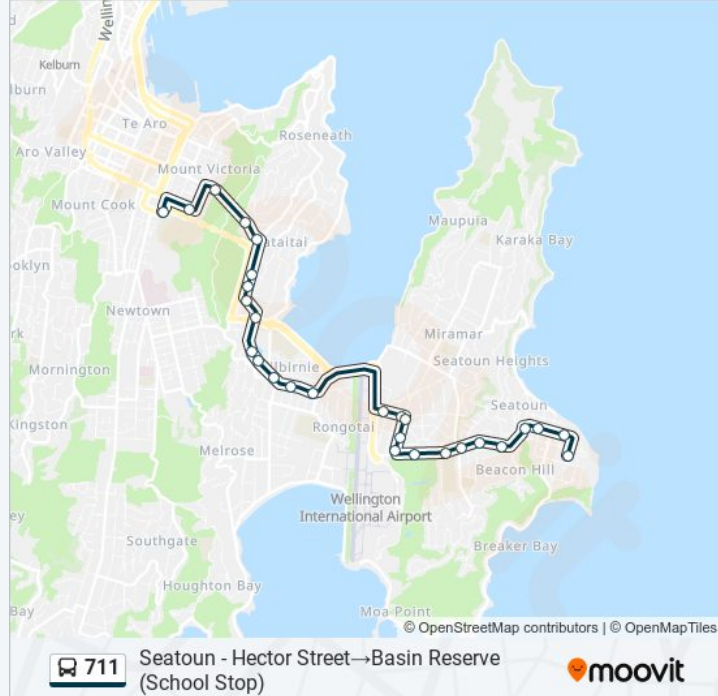

Caledonia Street (Near 10) (School Stop)

Rongotai Road at Salek Street

Rongotai Road at Ross Street

Kilbirnie - Stop B

Kilbirnie Crescent at Childers Terrace

Wellington Regional Aquatic Centre (Opposite)

Hamilton Road at Wellington Road (Near 124)

Kupe Street at Moxham Avenue

Moxham Avenue Near Goa Street

Moxham Avenue at Raupo Street (Near 88)

Hataitai - Stop A

Waitoa Road at Bus Tunnel (Near 73)

Pirie Street (Near 106)

Wellington East Girls' College - Ellice Street (School
Stop)

Basin Reserve (School Stop)

Direction: Wellington East Girls' College - Ellice Street (School Stop) → Moa Point Road (Near 39)

24 stops

[VIEW LINE SCHEDULE](#)

Wellington East Girls' College - Ellice Street (School Stop)

Stops: 24

Trip Duration: 30 min

Line Summary:

Broadway Opposite Cavendish Square

Ferry Street at Dundas Street

Dundas Street at Falkirk Avenue

Dundas Street at Monro Street (Near 55)

Monro Street at Seatoun Park