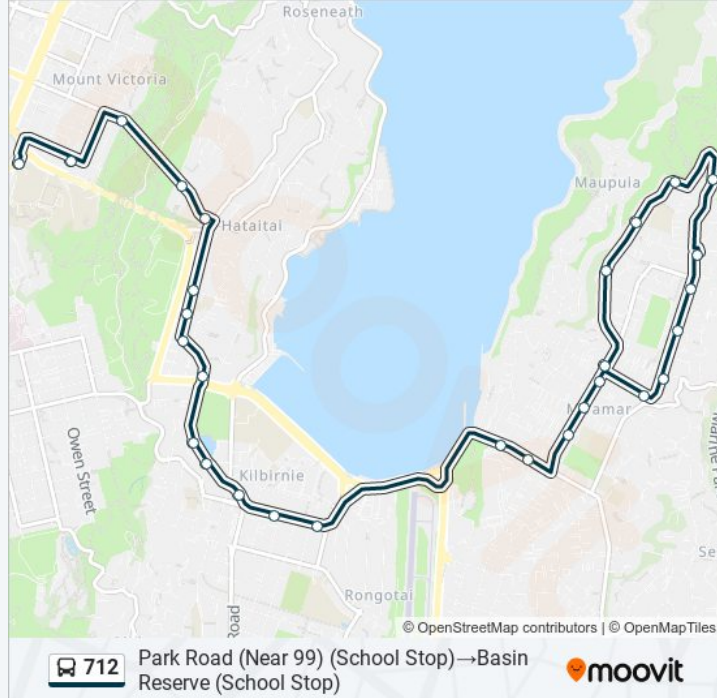

**Direction: Park Road (Near 99) (School Stop)→Basin Reserve (School Stop)**

29 stops

[VIEW LINE SCHEDULE](#)

- Park Road (Near 99) (School Stop)
- Miramar North Road (Near 57)
- Miramar North Road (Near 103)
- Miramar Nth Rd Opposite David Farrington Pk
- Darlington Road (Near 188)
- Miramar - Darlington Road (Near 124)
- Darlington Road (Near 104)
- Darlington Road (Near 64)
- Darlington Road Opposite Puriri Street
- Rotherham Terrace (Near 80)
- Park Road at Rotherham Terrace (Near 86)
- Park Road at Brussels Street
- Park Road at Byron Street (Near 34)
- Miramar Shops - Stop A
- Miramar Avenue at Portsmouth Road
- Rongotai Road at Salek Street
- Rongotai Road at Ross Street
- Kilbirnie - Stop B
- Kilbirnie Crescent at Childers Terrace
- Wellington Regional Aquatic Centre (Opposite)

**712 bus Info**

**Direction:** Park Road (Near 99) (School Stop)→Basin Reserve (School Stop)

**Stops:** 29

**Trip Duration:** 36 min

**Line Summary:**

Hamilton Road at Wellington Road (Near 124)

Kupe Street at Moxham Avenue

Moxham Avenue Near Goa Street

Moxham Avenue at Raupo Street (Near 88)

Hataitai - Stop A

Waitoa Road at Bus Tunnel (Near 73)

Pirie Street (Near 106)

Wellington East Girls' College - Ellice Street (School Stop)

Basin Reserve (School Stop)

**Direction: Wellington East Girls' College - Ellice Street (School Stop)→Miramar North Road (Near 56)**

24 stops

[VIEW LINE SCHEDULE](#)

Wellington East Girls' College - Ellice Street (School Stop)