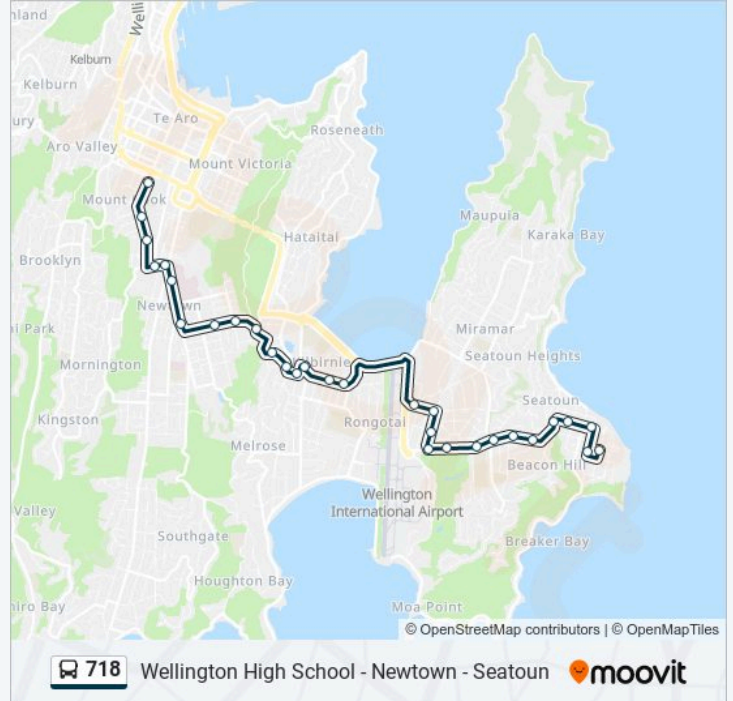

The 718 bus line Wellington High School - Newtown - Seatoun has one route. For regular weekdays, their operation hours are:

(1) Taranaki Street (Near 217)→Seatoun - Hector Street: 15:30

Use the Moovit App to find the closest 718 bus station near you and find out when is the next 718 bus arriving.

**Direction: Taranaki Street (Near 217)→Seatoun - Hector Street**

30 stops

[VIEW LINE SCHEDULE](#)

- Taranaki Street (Near 217)
- Massey University - Wallace Street
- Wallace Street at Howard Street
- Hutchison Road - Stop B
- John Street at Adelaide Road
- Wellington Hospital - Stop A
- Riddiford Street at Newtown Shops (Near 157)
- Constable Street at Owen Street (Near 77)
- Constable Street at Coromandel Street (Near 123)
- Crawford Road at Wellington Road
- Crawford Road at Duncan Terrace
- Crawford Road at Childers Terrace
- Rongotai Road at Bay Road
- Kilbirnie - Stop A
- Rongotai Road (Near 119)
- Rongotai Road at Troy Street
- Caledonia Street (Near 9) (School Stop)
- Caledonia Street at Hobart Street (School Stop)
- Hobart Street Opposite Kedah Street
- Broadway at Hobart Street

**718 bus Info**

**Direction:** Taranaki Street (Near 217)→Seatoun - Hector Street

**Stops:** 30

**Trip Duration:** 30 min

**Line Summary:**

Broadway at Crawford Green

Broadway at the Quadrant

Strathmore Park Shops (Opposite)

Broadway at Tio Tio Road

Broadway Opposite Cavendish Square

Ferry Street at Dundas Street

Dundas Street at Falkirk Avenue

Dundas Street at Monro Street (Near 55)

Monro Street at Seatoun Park

Seatoun - Hector Street