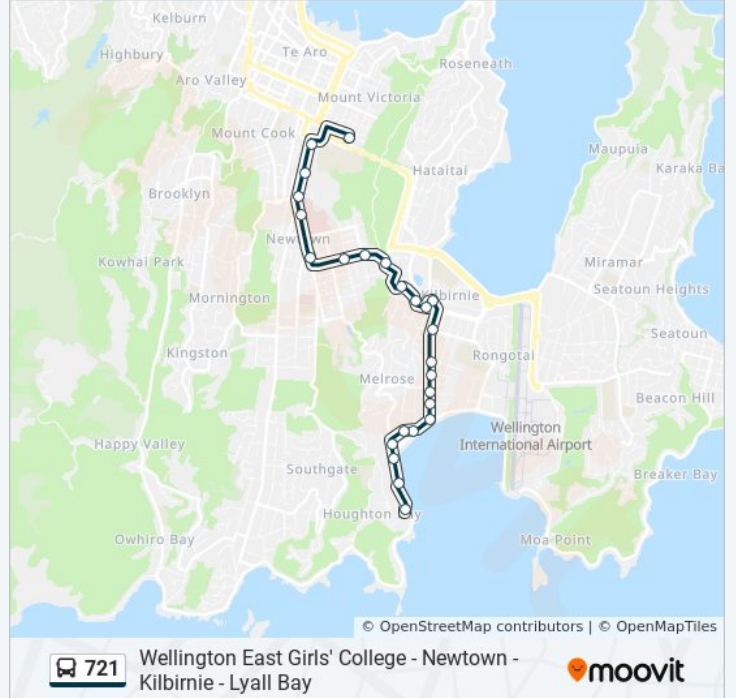

(1) Wellington East Girls' College - Ellice Street (School Stop)→Lyall Bay - Hungerford Road (Near 2): 15:33

Use the Moovit App to find the closest 721 bus station near you and find out when is the next 721 bus arriving.

Adelaide Road at Broomhedge Street

Wellington Hospital - Stop A

Riddiford Street at Newtown Shops (Near 157)

Constable Street at Owen Street (Near 77)

Constable Street at Coromandel Street (Near 123)

Crawford Road at Wellington Road

Onepu Road at Lyall Parade

Rua Street at Lyall Parade

Rua Street at Queens Drive

Sutherland Road at Rua Street

721 bus Time Schedule

Wellington East Girls' College - Ellice Street (School Stop)→Lyall Bay - Hungerford Road (Near 2) Route Timetable:

Stops: 22

Trip Duration: 28 min

Line Summary:

Sutherland Road at Queens Drive

Queens Drive (Opposite 302)

Lyllall Bay - Hungerford Road (Near 2)

721 bus time schedules and route maps are available in an offline PDF at moovitapp.com. Use the [Moovit App](#) to see live bus times, train schedule or subway schedule, and step-by-step directions for all public transit in Wellington.