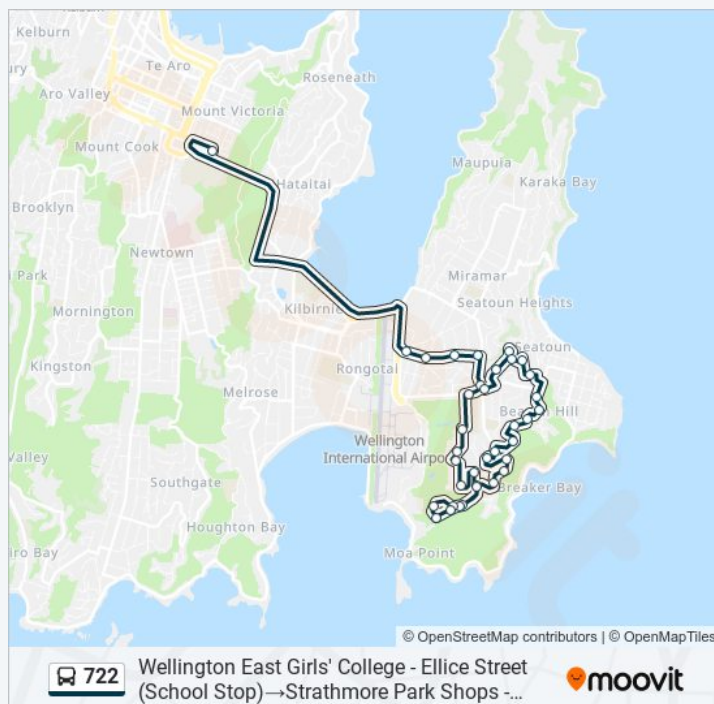

Raukawa Street at Nuku Street

Taiaroa Street at Raukawa Street

Taiaroa Street at Tukanae Street (Near 27)

Tukanae Street (Near 12)

Tukanae Street at Ahuriri Street

Ahuriri Street (Near 41)

Ahuriri Street (Near 55)

Ahuriri Street at Kekerenga Street

Strathmore Park - Kekerenga Street

Kekerenga Street at Ahuriri Street

Ahuriri Street (Near 30)

Ahuriri Street at Tukanae Street

Sidlaw Street at Bowes Crescent

Sidlaw Street (Near 69)

Beacon Hill - Sidlaw Street

Sidlaw Street at Monorgan Road

Strathmore Community Hall - Strathmore Avenue

Tannadyce Street (Near 27)

Tannadyce Street (Near 63)

Tannadyce Street (Near 87)

Tannadyce Street (Near 105)

Beacon Hill Road at Kinghorne Street

Seatoun Heights Road (Near 1)

Seatoun Heights Road (Near 21)

Townsend Road (Near 188)

Wilberforce Street at Townsend Road

Wilberforce Street Opposite Madison Place

Strathmore Park Shops - Broadway

Stops: 36

Trip Duration: 35 min

Line Summary:

722 bus time schedules and route maps are available in an offline PDF at moovitapp.com. Use the [Moovit App](#) to see live bus times, train schedule or subway schedule, and step-by-step directions for all public transit in Wellington.

[About Moovit](#) • [MaaS Solutions](#) • [Supported Countries](#) • [Mooviter Community](#)

Check Live Arrival Times