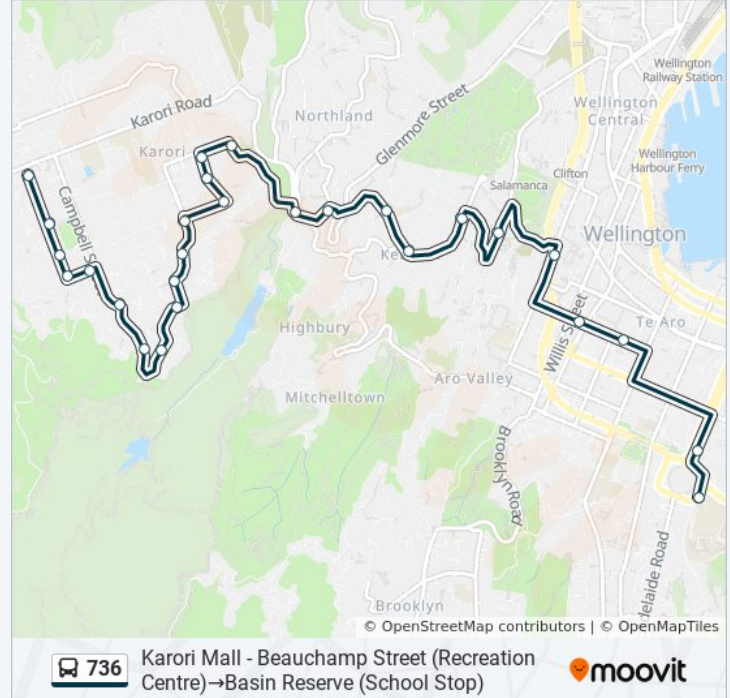

Direction: Gipps Street at Cooper Street (School Stop)→Basin Reserve (School Stop)

17 stops

[VIEW LINE SCHEDULE](#)

- Gipps Street at Cooper Street (School Stop)
- Gipps Street at Shirley Street (School Stop)
- Plymouth Street at Messines Road
- Messines Road (Near 22)
- Messines Road at Braithwaite Street (Near 2)
- Birdwood Street at Braithwaite Street
- Zealandia - Chaytor Street (At Tunnel)
- Karori Tunnel - Stop A
- Kelburn Normal School - Upland Road
- Kelburn Village - Upland Road (Near 94)
- Upland Road Opposite Glasgow Street
- Te Herenga Waka – Victoria University Of Wellington Kelburn - Stop A
- The Terrace at Salamanca Road
- Ghuznee Street at Victoria Street
- Ghuznee Street at Cuba Street (Opposite)
- Kent Terrace at Basin Reserve
- Basin Reserve (School Stop)

736 bus Info

Direction: Gipps Street at Cooper Street (School Stop)→Basin Reserve (School Stop)

Stops: 17

Trip Duration: 30 min

Line Summary:

Direction: Karori Mall - Beauchamp Street (Recreation Centre) → Basin Reserve (School Stop)

Stops: 27

Trip Duration: 33 min

Line Summary:

Karori Tunnel - Stop A

Kelburn Normal School - Upland Road

Kelburn Village - Upland Road (Near 94)

Upland Road Opposite Glasgow Street

Te Herenga Waka – Victoria University Of Wellington Kelburn - Stop A

The Terrace at Salamanca Road

Ghuznee Street at Victoria Street

Ghuznee Street at Cuba Street (Opposite)

Kent Terrace at Basin Reserve

Basin Reserve (School Stop)

736 bus time schedules and route maps are available in an offline PDF at moovitapp.com. Use the [Moovit App](#) to see live bus times, train schedule or subway schedule, and step-by-step directions for all public transit in Wellington.