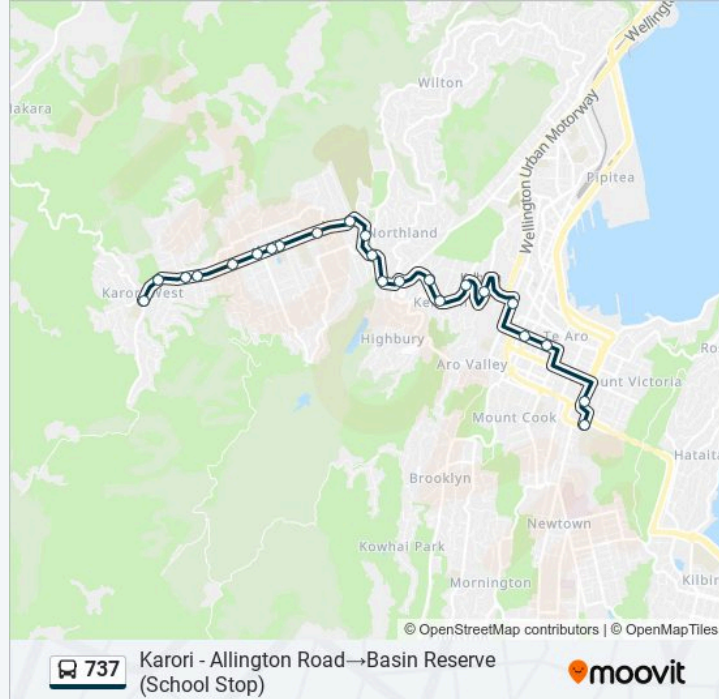

Use the Moovit App to find the closest 737 bus station near you and find out when is the next 737 bus arriving.

Direction: Karori - Allington Road→Basin Reserve (School Stop)

23 stops

[VIEW LINE SCHEDULE](#)

- Karori - Allington Road
- Karori Park Pavilion - Karori Road
- Karori Road at Tringham Street
- Karori Road Opposite Richmond Avenue
- Karori Road Opposite St Teresa's School
- Karori Mall - Karori Road
- Karori Road at Reading Street
- Karori Normal School - Karori Road (Opposite)
- Marsden Village - Karori Road
- Karori Road at Standen Street
- Chaytor Street Opposite Joll Street
- Chaytor Street at Curtis Street
- Zealandia - Chaytor Street (At Tunnel)
- Karori Tunnel - Stop A
- Kelburn Normal School - Upland Road
- Kelburn Village - Upland Road (Near 94)
- Upland Road Opposite Glasgow Street
- Te Herenga Waka – Victoria University Of Wellington Kelburn - Stop A
- The Terrace at Salamanca Road

737 bus Info

Direction: Karori - Allington Road→Basin Reserve (School Stop)

Stops: 23

Trip Duration: 32 min

Line Summary:

Ghuznee Street at Victoria Street

Ghuznee Street at Cuba Street (Opposite)

Kent Terrace at Basin Reserve

Basin Reserve (School Stop)

Direction: Karori Mall - Karori Road → Basin Reserve (School Stop)

18 stops

[VIEW LINE SCHEDULE](#)

Karori Mall - Karori Road

Karori Road at Reading Street

Karori Normal School - Karori Road (Opposite)