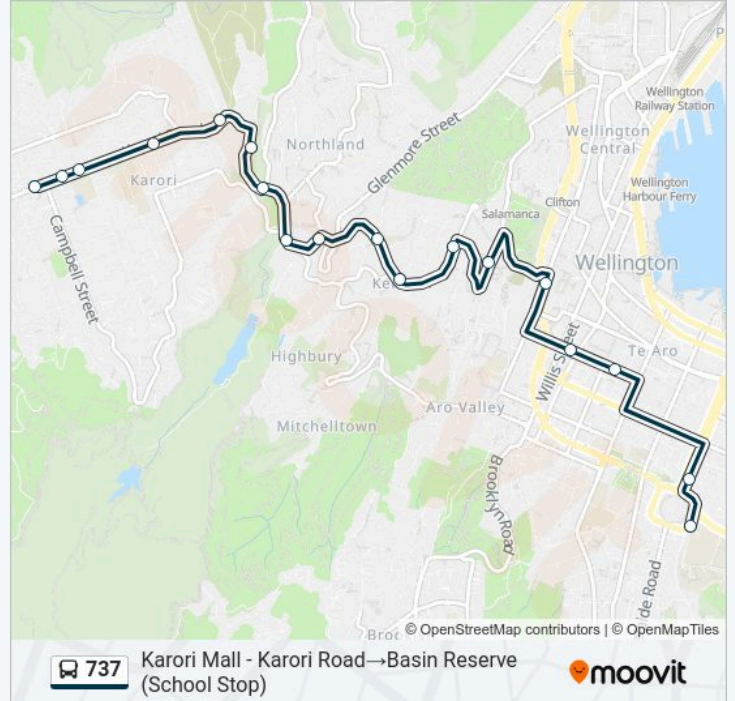

Use the Moovit App to find the closest 737 bus station near you and find out when is the next 737 bus arriving.

Direction: Karori - Allington Road→Basin Reserve (School Stop)

23 stops

[VIEW LINE SCHEDULE](#)

737 bus Info

Direction: Karori - Allington Road→Basin Reserve (School Stop)

Stops: 23

Trip Duration: 32 min

Line Summary:

Ghuznee Street at Victoria Street

Ghuznee Street at Cuba Street (Opposite)

Kent Terrace at Basin Reserve

737 bus Info

Direction: Karori Mall - Karori Road → Basin Reserve (School Stop)

Stops: 18

Trip Duration: 27 min

Line Summary:

Basin Reserve (School Stop)

737 bus time schedules and route maps are available in an offline PDF at moovitapp.com. Use the Moovit App to see live bus times, train schedule or subway schedule, and step-by-step directions for all public transit in Wellington.

© 2024 Moovit - All Rights Reserved