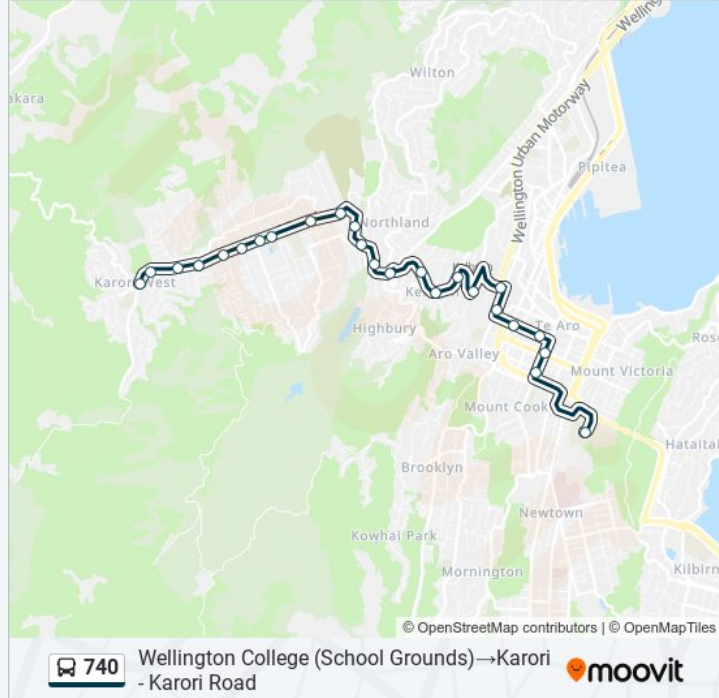

Wellington College (School Grounds)→Karori - Karori Road

Get The App

The 740 bus line Wellington College (School Grounds)→Karori - Karori Road has one route. For regular weekdays, their operation hours are:

25 stops

[VIEW LINE SCHEDULE](#)

- Wellington College (School Grounds)
- Taranaki Street at Abel Smith Street
- Taranaki Street at Vivian Street
- Ghuznee Street at Cuba Street
- Ghuznee Street at Willis Street
- The Terrace Opposite Macdonald Crescent
- Salamanca Road at the Terrace
- Te Herenga Waka – Victoria University Of Wellington Kelburn - Stop B
- Upland Road (Near 39)
- Kelburn Village - Upland Road (St Michael'S)
- Kelburn Normal School - Upland Rd (Opposite)
- Karori Tunnel - Stop B
- Zealandia - Chaytor Street (Appleton Park)
- Chaytor Street Opposite Curtis Street
- Chaytor Street at Joll Street
- Karori Road (Near 93)
- Karori Road at Lancaster Street
- Karori Normal School - Karori Road
- Karori Road (Near 223)
- Karori Mall - Karori Road (Opposite)

740 bus Info

Direction: Wellington College (School Grounds)→Karori - Karori Road

Stops: 25

Trip Duration: 33 min

Line Summary:

Karori Road at St Teresa's School

Karori Road at Burrows Avenue

Karori Road Opposite Tringham Street

Karori Road Opposite Karori Park

Karori - Karori Road

740 bus time schedules and route maps are available in an offline PDF at moovitapp.com. Use the [Moovit App](#) to see live bus times, train schedule or subway schedule, and step-by-step directions for all public transit in Wellington.