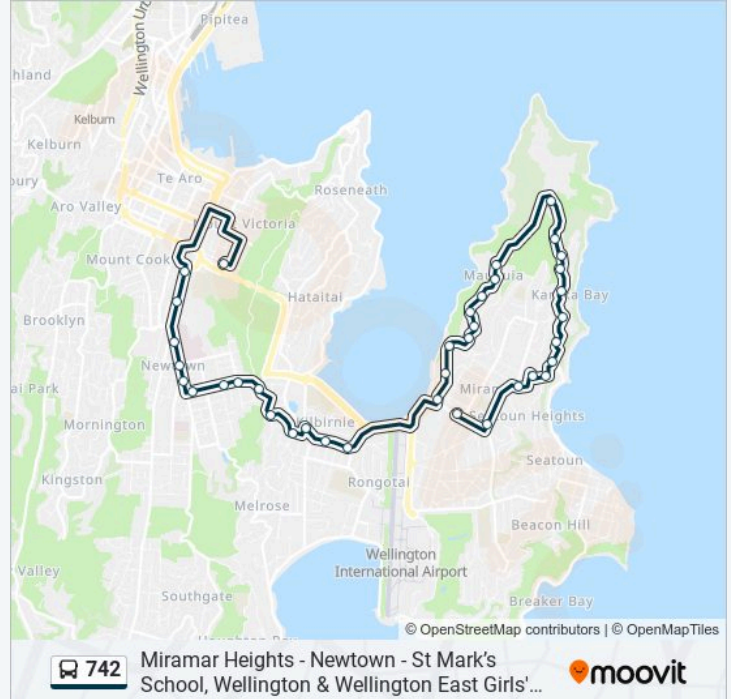

Maupuia Road at Miramar Avenue

Rongotai Road at Salek Street

Rongotai Road at Ross Street

Kilbirnie - Stop C

Rongotai Road at Childers Terrace

Crawford Road at Kilbirnie Tennis Club

Crawford Road Opposite Wellington Road

Constable Street at Coromandel Street

Constable Street at Owen Street (Near 84)

Constable Street at Riddiford Street

Riddiford Street at Newtown Shops (Opposite 157)

Riddiford Street at Hall Street

Wellington Hospital - Stop B

Adelaide Road at Drummond St

Adelaide Road at Basin Reserve (Near 12)

Wellington East Girls' College - Ellice Street (School Stop)

Direction: Wellington East Girls' College - Ellice Street (School Stop)→Miramar Shops - Stop A

40 stops

[VIEW LINE SCHEDULE](#)

Wellington East Girls' College - Ellice Street (School Stop)

Basin Reserve (School Stop)

Adelaide Road at Basin Reserve (Near 13)

Adelaide Road at Broomhedge Street

Wellington Hospital - Stop A