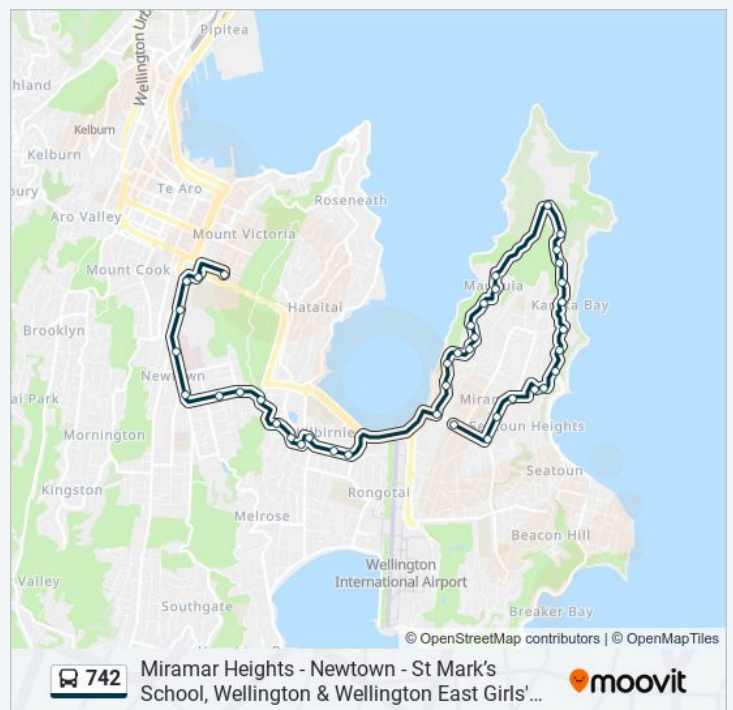

Rongotai Road at Troy Street

Maupuia Road at Miramar Avenue (From City)

Maupuia Road at Aranui Street (Near 61)

Maupuia Road at Zaida Way

Akaroa Drive at Duchess Place Walkway

Akaroa Drive Opposite Waiwera Crescent

Kaikoura Street at Akaroa Drive (Near 3)

Kaikoura Street Opposite Cobar Close

Kaikoura Street (Near 49)

Kaikoura Street at Akaroa Drive (Near 109)

Akaroa Drive at Countess Close

Mt Crawford

Nevay Road - Prison Gates (Near 222)

Nevay Road (Near 196)

Nevay Road (Near 170)

Nevay Road at Glenville Road

Nevay Road (Near 122)

Nevay Road (Near 94)

Nevay Road (Near 56)

Nevay Road (Near 18)

Awa Road at Seatoun Heights Road

Awa Road at Totara Road (Near 32)

Para Street at Awa Road

Para Street Opposite Miramar Central School

Para Street at Holy Cross School

Miramar Shops - Stop A

742 bus time schedules and route maps are available in an offline PDF at moovitapp.com. Use the Moovit App to see live bus times, train schedule or subway schedule, and step-by-step directions for all public transit in Wellington.