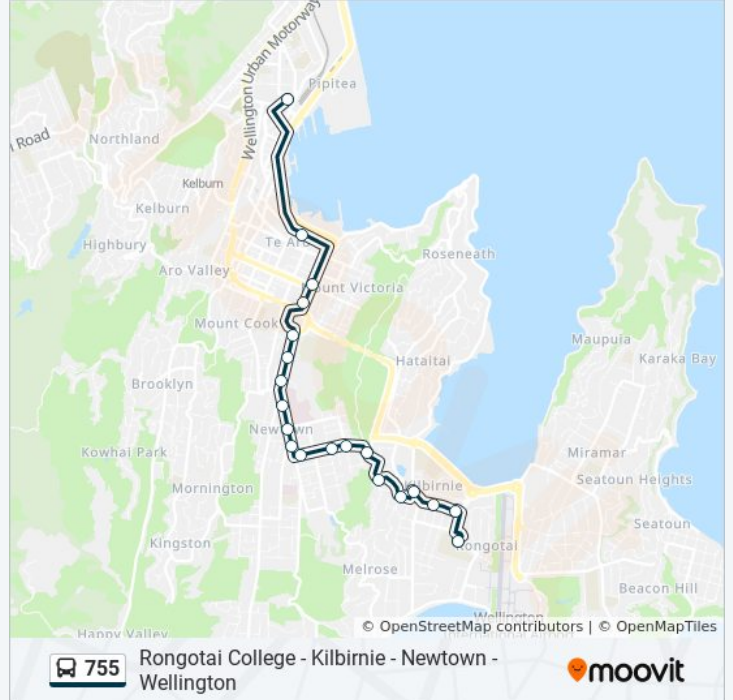

Use the Moovit App to find the closest 755 bus station near you and find out when is the next 755 bus arriving.

**Direction: Rongotai College (School Grounds)→Wellington Station - Stop E**

19 stops

[VIEW LINE SCHEDULE](#)

- Rongotai College (School Grounds)
- Rongotai Road at Salek Street
- Rongotai Road at Ross Street
- Kilbirnie - Stop C
- Rongotai Road at Childers Terrace
- Crawford Road at Kilbirnie Tennis Club
- Crawford Road Opposite Wellington Road
- Constable Street at Coromandel Street
- Constable Street at Owen Street (Near 84)
- Constable Street at Riddiford Street
- Riddiford Street at Newtown Shops (Opposite 157)
- Riddiford Street at Hall Street
- Wellington Hospital - Stop B
- Adelaide Road at Drummond St
- Adelaide Road at Basin Reserve (Near 12)
- Cambridge Terrace at Barker Street
- Cambridge Terrace at Vivian Street
- Wakefield Street (Near 234)
- Wellington Station - Stop E

**755 bus Time Schedule**

Rongotai College (School Grounds)→Wellington Station - Stop E Route Timetable:

Sunday	Not Operational
Monday	Not Operational
Tuesday	Not Operational
Wednesday	Not Operational
Thursday	Not Operational
Friday	15:20
Saturday	Not Operational

**755 bus Info**

**Direction:** Rongotai College (School Grounds)→Wellington Station - Stop E

**Stops:** 19

**Trip Duration:** 38 min

**Line Summary:**

755 bus time schedules and route maps are available in an offline PDF at [moovitapp.com](https://moovitapp.com). Use the [Moovit App](#) to see live bus times, train schedule or subway schedule, and step-by-step directions for all public transit in Wellington.