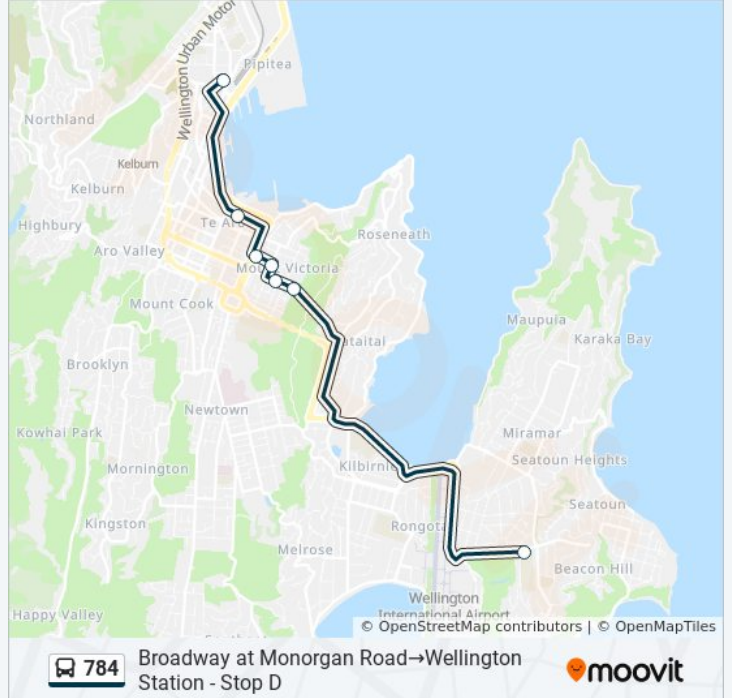

Broadway at Monorgan Road→Wellington Station - Stop E

[Get The App](#)

The 784 bus line (Broadway at Monorgan Road→Wellington Station - Stop E) has 2 routes. For regular weekdays, their operation hours are:

Direction: Broadway at Monorgan Road→Wellington Station - Stop E

7 stops

[VIEW LINE SCHEDULE](#)

- Broadway at Monorgan Road
- Pirie Street (Near 106)
- Pirie Street at Porritt Avenue (Near 66)
- Brougham Street at Elizabeth Street
- Elizabeth Street at Kent Terrace
- Wakefield Street (Near 234)
- Wellington Station - Stop E

784 bus Info

Direction: Broadway at Monorgan Road→Wellington Station - Stop E

Stops: 7

Trip Duration: 39 min

Line Summary:

Direction: Lambton Quay - Old Govt Buildings (School Stop)→Broadway at Monorgan Road

13 stops

[VIEW LINE SCHEDULE](#)

- Lambton Quay - Old Govt Buildings (School Stop)
- Jervois Quay at Frank Kitts Park (School Stop)
- Elizabeth Street (Near 7)
- Brougham Street (Near 51)
- Pirie Street at Porritt Avenue (Near 77)
- Pirie Street at Bus Tunnel
- Waitoa Road at Bus Tunnel
- Hataitai - Stop B
- Moxham Avenue at Raupo Street (Near 87)
- Kilbirnie School - Moxham Avenue
- Kupe Street at Hamilton Road
- Hamilton Road at Wellington Road (Near 115)
- Broadway at Monorgan Road