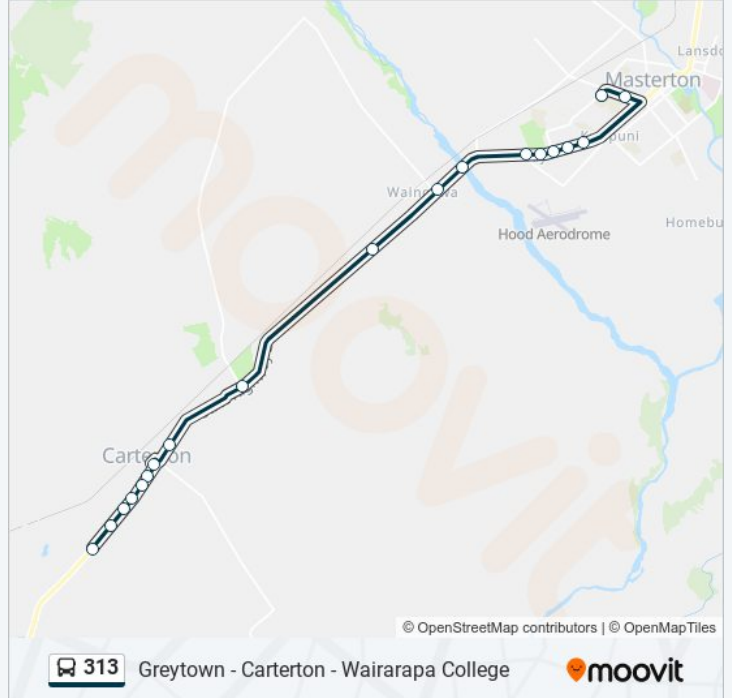

### Direction: High Street South Opposite Hilton Road→Wairarapa College - Pownall Street

19 stops

[VIEW LINE SCHEDULE](#)

- High Street South Opposite Hilton Road
- Carterton - High Street South (Near 318)
- Carterton - High Street South (Near 256)
- High Street South at Clifton Avenue
- Carterton - High Street South (St David'S)
- Carterton - High Street South (Near 80)
- Carterton - Broadway
- High Street North (Near 245)
- Clareville - Sh2 at Chester Road (Northbound)
- Taratahi - Sh2 at Wiltons Road
- Waingawa - Sh2 at Norfolk Road
- Fare Zone Boundary 13/14 - Waingawa River Bridge (Sh2)
- High Street at Judds Road
- High Street (Near 174)
- High Street Masterton (Near 142)
- High Street Masterton (Near 110)
- High Street Near Hadlow School
- Wairarapa College - Renall Street
- Wairarapa College - Pownall Street

### 313 bus Info

**Direction:** High Street South Opposite Hilton Road→Wairarapa College - Pownall Street

**Stops:** 19

**Trip Duration:** 28 min

**Line Summary:**

**Direction: Main Street at Humphries Street → Wairarapa College - Pownall Street**

**313 bus Info**

**Direction:** Main Street at Humphries Street → Wairarapa College - Pownall Street

**Stops:** 24

**Trip Duration:** 35 min

**Line Summary:**

High Street at Judds Road

High Street (Near 174)

State Highway 2 at Camp Road

State Highway 2 at Boundary Road (Southbound)

Featherston - Fitzherbert Street (Opposite 32)

313 bus time schedules and route maps are available in an offline PDF at [moovitapp.com](https://moovitapp.com). Use the Moovit App to see live bus times, train schedule or subway schedule, and step-by-step directions for all public transit in Wellington.