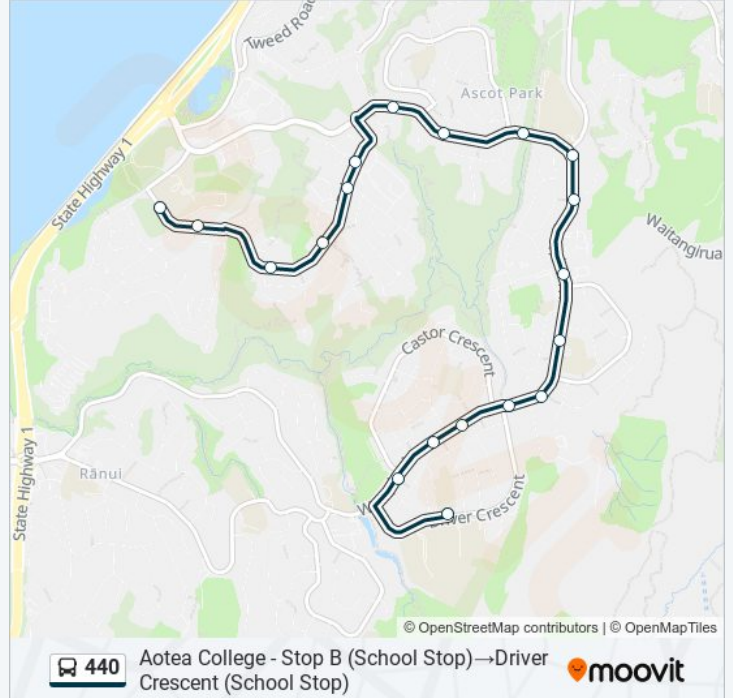

### Direction: Aotea College - Stop B (School Stop) → Driver Crescent (School Stop)

19 stops

[VIEW LINE SCHEDULE](#)

- Aotea College - Stop B (School Stop)
- Frances Brown Avenue (Opposite 24)
- Aotea Drive Opposite Kaimai Place
- Aotea Drive at Kahurangi Heights
- Aotea Drive Opposite Te Puia Drive
- Aotea Drive at Aspiring Terrace
- Warspite Avenue (Near 488)
- Ascot Park - Warspite Avenue
- Warspite Avenue at Conclusion Street
- Warspite Avenue at Omapere Street
- Warspite Avenue at Penguin Grove (Near 326)
- Waitangirua Mall - Warspite Avenue (Opposite)
- Warspite Avenue (Near 178)
- Warspite Avenue (Near 134)
- Warspite Avenue at Driver Crescent
- Warspite Avenue (Near 96)
- Warspite Avenue at Flora Street
- Warspite Avenue at Castor Crescent (Near 50)
- Driver Crescent (School Stop)

### 440 bus Info

**Direction:** Aotea College - Stop B (School Stop) → Driver Crescent (School Stop)

**Stops:** 19

**Trip Duration:** 15 min

**Line Summary:**

**Direction: Waitangirua Mall at Warspite Avenue → Aotea College - Stop B (School Stop)**

8 stops

[VIEW LINE SCHEDULE](#)

Waitangirua Mall at Warspite Avenue

Warspite Avenue (Near 305)

Warspite Avenue at Penguin Grove (Near 335)

Warspite Avenue (Near 367)

Warspite Avenue (Near 431)

Warspite Avenue (Near 461)

**440 bus Info**

**Direction:** Waitangirua Mall at Warspite Avenue → Aotea College - Stop B (School Stop)

**Stops:** 8

**Trip Duration:** 11 min

**Line Summary:**

440 bus time schedules and route maps are available in an offline PDF at [moovitapp.com](https://moovitapp.com). Use the Moovit App to see live bus times, train schedule or subway schedule, and step-by-step directions for all public transit in Wellington.