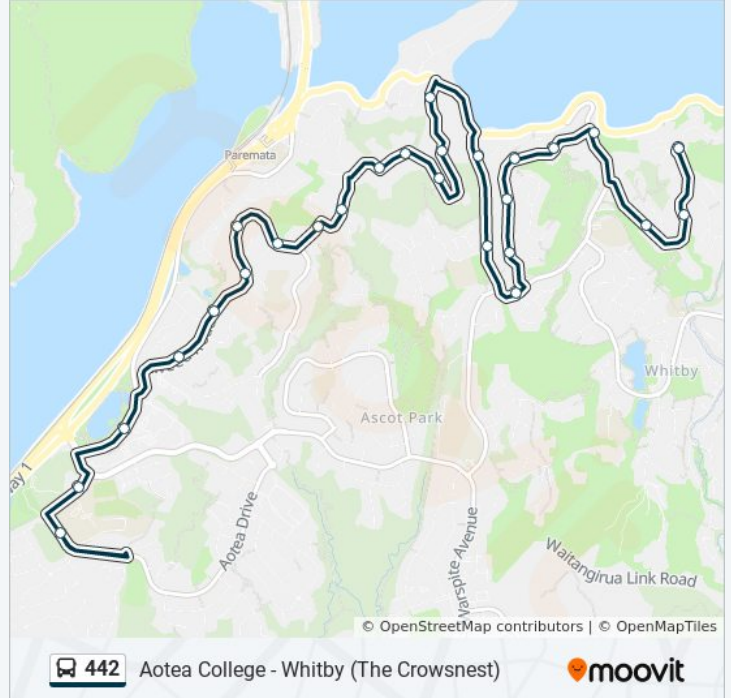

- Aotea College - Stop B (School Stop)
- Okowai Road Opposite Aotea College
- Rnz Police College - Papakowhai Road (Opposite)
- Tweed Road at Langwell Place
- Tweed Road at Ness Grove (Near 52)
- Tweed Road Opposite Papakowhai Dairy
- Eskdale Road at Forth Place (Near 13)
- Eskdale Road at Moray Place (Near 61)
- Lauderdale Road (Opposite 14)
- Tirowhanga Road (Near 20)
- Kahu Road (Near 51)
- Kahu Road (Near 61)
- Kahu Road (Near 108)
- Kahu Road at Kenef Road
- Oak Avenue (Near 14)
- Postgate Drive at Browns Bay Park
- Postgate Drive at Staithes Drive North
- Spinnaker Drive at Hicks Close
- Leeward Drive at Ensign Lane
- Leeward Drive at Mercury Way

442 bus Info

Direction: Aotea College - Stop B (School Stop)→Whitby - the Crowsnest

Stops: 26

Trip Duration: 30 min

Line Summary:

Leeward Drive (Near 46)

Leeward Drive at Bosun Terrace (Near 22)

Spinnaker Drive at Leeward Drive (Near 17)

Ayton Drive (Near 33)

Ayton Drive (Near 69)

Whitby - the Crowsnest

442 bus time schedules and route maps are available in an offline PDF at moovitapp.com. Use the [Moovit App](#) to see live bus times, train schedule or subway schedule, and step-by-step directions for all public transit in Wellington.