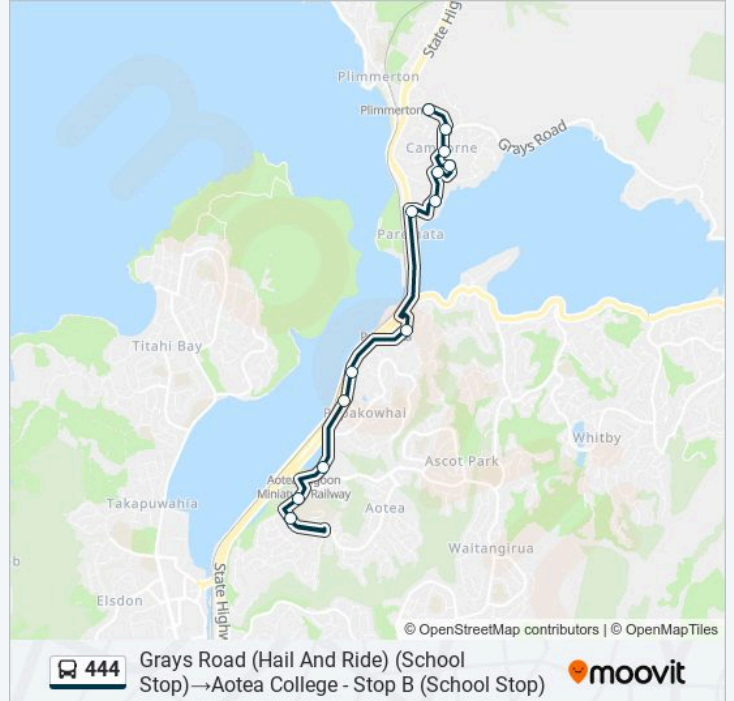

Papakowhai Road at Romesdale Road (Hail And Ride) (School Stop)

Rnz Police College - Papakowhai Road

Okowai Road at Aotea College

Aotea College - Stop B (School Stop)

444 bus Time Schedule

Grays Road (Hail And Ride) (School Stop)→Aotea College - Stop B (School Stop) Route Timetable:

Sunday	Not Operational
Monday	Not Operational
Tuesday	Not Operational
Wednesday	Not Operational
Thursday	Not Operational
Friday	08:15
Saturday	Not Operational

444 bus Info

Direction: Grays Road (Hail And Ride) (School Stop)→Aotea College - Stop B (School Stop)

Stops: 13

Trip Duration: 19 min

Line Summary:

Direction: Plimmerton Boating Club (Hail And Ride) (School Stop)→Aotea College - Stop B (School Stop)

18 stops

[VIEW LINE SCHEDULE](#)

Plimmerton Boating Club (Hail And Ride) (School Stop)

Moana Road (Hail And Ride) (School Stop)

Sunset Parade (Hail And Ride) (School Stop)

Plimmerton Shops (Hail And Ride)

St Andrews Road at Grays Road

Grays Road (Hail And Ride) (School Stop)

Pope Street (Near 3) (Hail And Ride) (School Stop)