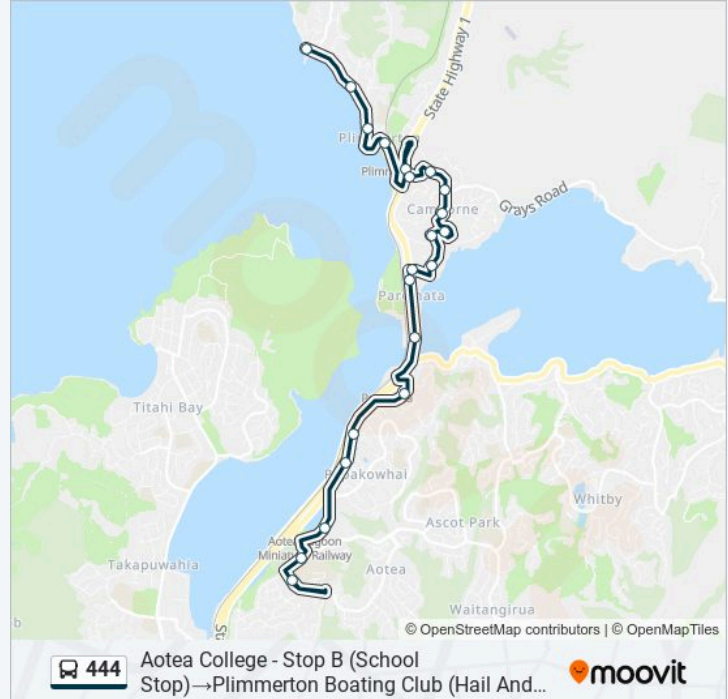

21 stops

[VIEW LINE SCHEDULE](#)

- Aotea College - Stop B (School Stop)
- Okowai Road Opposite Aotea College
- Rnz Police College - Papakowhai Road (Opposite)
- Papakowhai Road at Romesdale Road (Hail And Ride) (School Stop)
- Papakowhai Road (Hail And Ride) (School Stop)
- Paremata School (School Stop)
- Mana Esplanade Near Shops
- Mana Esplanade Near Bp
- Mana View Road (Near 3) (Hail And Ride) (School Stop)
- Mana View Road (Hail And Ride) (School Stop)
- Mana View Road Opposite Penryn Drive (Hail And Ride) (School Stop)
- Penryn Drive (Near 9) (Hail And Ride) (School Stop)
- Truro Road at Pope Street (Hail And Ride) (School Stop)
- Pope Street (Near 10) (Hail And Ride) (School Stop)
- Grays Road (Hail And Ride) (School Stop)

444 bus Info

Direction: Aotea College - Stop B (School Stop)→Plimmerton Boating Club (Hail And Ride) (School Stop)

Stops: 21

Trip Duration: 29 min

Line Summary:

Grays Road (Near 4) (Hail And Ride) (School Stop)

St Andrews Road at Grays Road

Plimmerton Shops (Hail And Ride)

Sunset Parade (Hail And Ride) (School Stop)

Moana Road (Hail And Ride) (School Stop)

Plimmerton Boating Club (Hail And Ride) (School Stop)

Direction: Grays Road (Hail And Ride) (School Stop)→Aotea College - Stop B (School Stop)

13 stops

[VIEW LINE SCHEDULE](#)

Grays Road (Hail And Ride) (School Stop)

Pope Street (Near 3) (Hail And Ride) (School Stop)

Truro Road (Near 1) (Hail And Ride) (School Stop)

Truro Road (Hail And Ride) (School Stop)