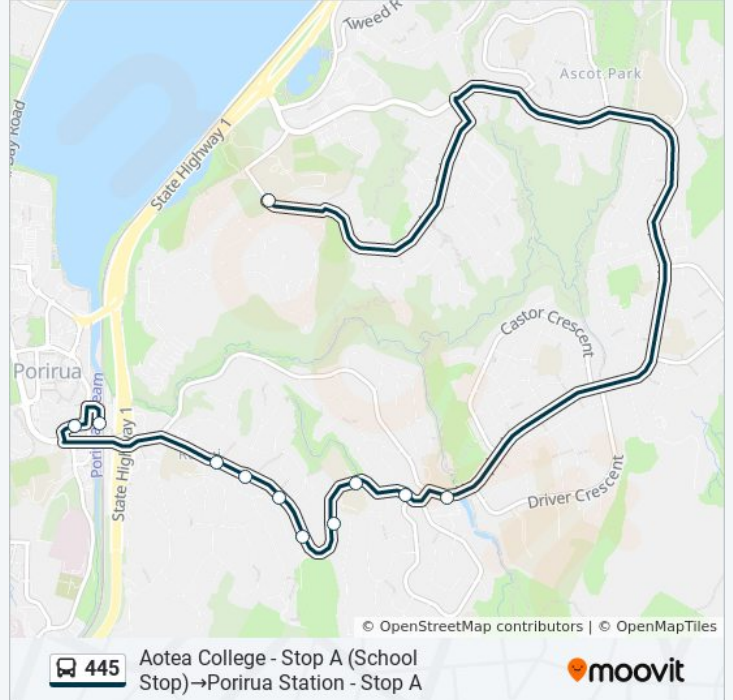

(1) Aotea College - Stop A (School Stop)→Porirua Station - Stop A: 15:17

Use the Moovit App to find the closest 445 bus station near you and find out when is the next 445 bus arriving.

Direction: Aotea College - Stop A (School Stop)→Porirua Station - Stop A

11 stops

[VIEW LINE SCHEDULE](#)

- Aotea College - Stop A (School Stop)
- Cannons Creek Shops - Champion Street
- Mungavin Avenue at Bedford Street (Near 200)
- Windley School - Mungavin Avenue
- Mungavin Avenue at Sievers Grove
- Trust Porirua Park - Mungavin Avenue
- Mungavin Avenue (Near 66)
- Mungavin Avenue at Gear Terrace (Near 40)
- Mungavin Avenue (Near 22)
- North City Plaza - Walton Leigh Avenue
- Porirua Station - Stop A

445 bus Time Schedule

Aotea College - Stop A (School Stop)→Porirua Station - Stop A Route Timetable:

Sunday	Not Operational
Monday	15:17
Tuesday	14:27
Wednesday	15:17
Thursday	14:27
Friday	15:17
Saturday	Not Operational

445 bus Info

Direction: Aotea College - Stop A (School Stop)→Porirua Station - Stop A

Stops: 11

Trip Duration: 25 min

Line Summary:

445 bus time schedules and route maps are available in an offline PDF at moovitapp.com. Use the [Moovit App](#) to see live bus times, train schedule or subway schedule, and step-by-step directions for all public transit in Wellington.