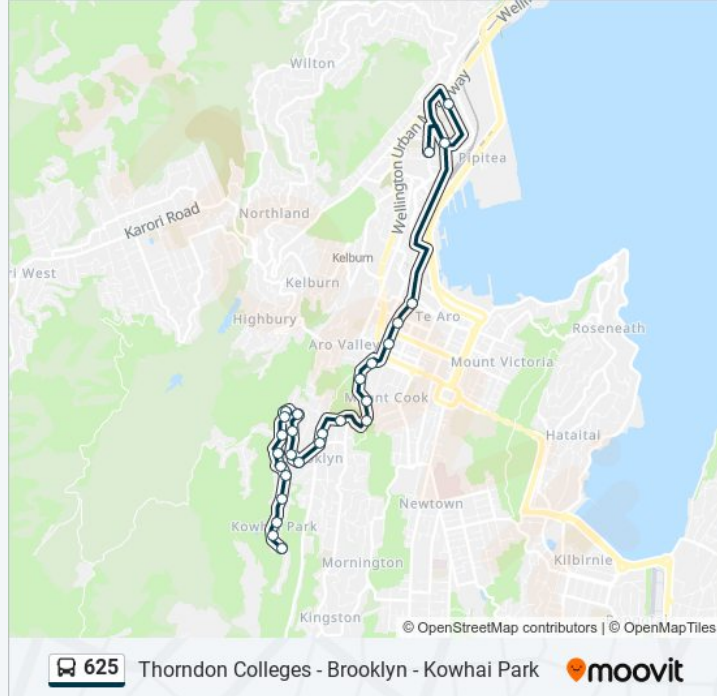

The 625 bus line Thorndon Colleges - Brooklyn - Kowhai Park has one route. For regular weekdays, their operation hours are:

(1) Molesworth Street - Cathedral→Kowhai Park - Mitchell Street: 15:30

Use the Moovit App to find the closest 625 bus station near you and find out when is the next 625 bus arriving.

Direction: Molesworth Street - Cathedral→Kowhai Park - Mitchell Street

27 stops

[VIEW LINE SCHEDULE](#)

- Molesworth Street - Cathedral
- Murphy Street - Wellington Girls' College
- Queen Margaret College (School Stop)
- Victoria Street at Dixon Street
- Victoria Street at Ghuznee Street
- Victoria Street at Abel Smith Street
- Brooklyn Road at Webb Street
- Brooklyn Road Opposite Central Park
- Brooklyn Road at Nairn Street
- Brooklyn Road at Bidwill Street
- Brooklyn Road at Washington Avenue
- Ohiro Road at Bretby Crescent
- Ohiro Road at Cleveland Street
- Todman Street (Near 63)
- Todman Street at Mitchell Street (Near 97)
- Mitchell Street (Near 38)
- Apuka Street at Mitchell Street
- Karepa Street at Apuka Street
- Karepa Street (Near 73)
- Karepa Street Opposite Ashton Fitchett Drive

625 bus Info

Direction: Molesworth Street - Cathedral→Kowhai Park - Mitchell Street

Stops: 27

Trip Duration: 38 min

Line Summary:

Karepa Street (Near 175)

Karepa Street at Mitchell Street

Mitchell Street (Near 129)

Mitchell Street at Phoenix Way

Mitchell Street at Virginia Grove

Mitchell Street (Opposite 212)

Kowhai Park - Mitchell Street

625 bus time schedules and route maps are available in an offline PDF at moovitapp.com. Use the [Moovit App](#) to see live bus times, train schedule or subway schedule, and step-by-step directions for all public transit in Wellington.