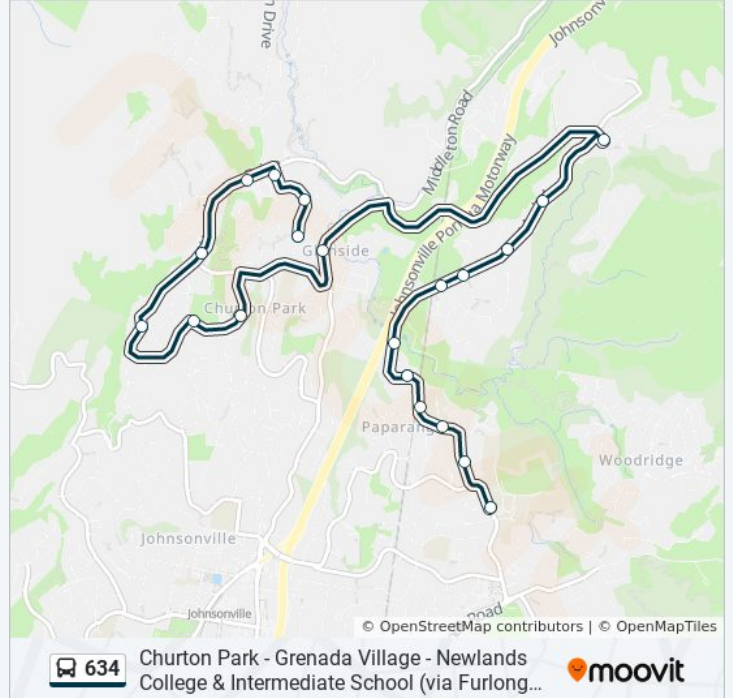

**Direction: Burbank Crescent at Wantwood Street→Newlands College - Bracken Road**

20 stops

[VIEW LINE SCHEDULE](#)

- Burbank Crescent at Wantwood Street
- Burbank Crescent at Longmont Terrace
- Lakewood Avenue at Westchester Drive
- Westchester Drive (Near 111)
- Westchester Drive at Waverton Terrace
- Furlong Crescent at Edington Grove
- Abilene Crescent Opposite Furlong Crescent
- Abilene Crescent Opposite Trilids Lane
- Middleton Road at Glenside Road
- Grenada Village - Grenada Drive
- Mark Avenue (Near 206)
- Mark Avenue (Near 164)
- Mark Avenue at Buccaneer Place
- Grenada Grounds - Mark Avenue (Opposite)
- Mark Avenue (Near 70)
- Mark Avenue (Near 40)
- Paparangi Shops (Opposite)
- Paparangi School - Beazley Avenue
- Beazley Avenue at Beverley Grove
- Newlands College - Bracken Road

**634 bus Info**

**Direction:** Burbank Crescent at Wantwood Street→Newlands College - Bracken Road

**Stops:** 20

**Trip Duration:** 30 min

**Line Summary:**

**Direction: Newlands College - Bracken Road→Abilene Crescent Opposite Trilids Lane**

29 stops

[VIEW LINE SCHEDULE](#)

- Newlands College - Bracken Road
- Bracken Road (Near 30)
- Bracken Road at Oswald Crescent
- Newlands Shops - Bracken Road
- Bracken Road (Near 29)
- Bracken Road at Trebann Street
- Newlands College - Bracken Road (Opposite)
- Beazley Avenue (Near 110)
- Beazley Avenue Opposite Beverley Grove
- Paparangi School - Beazley Avenue (Opposite)
- Mark Avenue Near Paparangi Shops
- Mark Avenue (Near 37)
- Mark Avenue (Near 75)
- Mark Avenue at Grenada Grounds
- Guadeloupe Crescent at Mandeville Crescent
- Guadeloupe Crescent (Near 39)
- Guadeloupe Crescent at Mark Avenue
- Mark Avenue (Near 193)

**634 bus Info**

**Direction:** Newlands College - Bracken Road→Abilene Crescent Opposite Trilids Lane

**Stops:** 29

**Trip Duration:** 32 min

**Line Summary:**

Grenada Village - Grenada Drive

Middleton Road Opposite Glenside Road