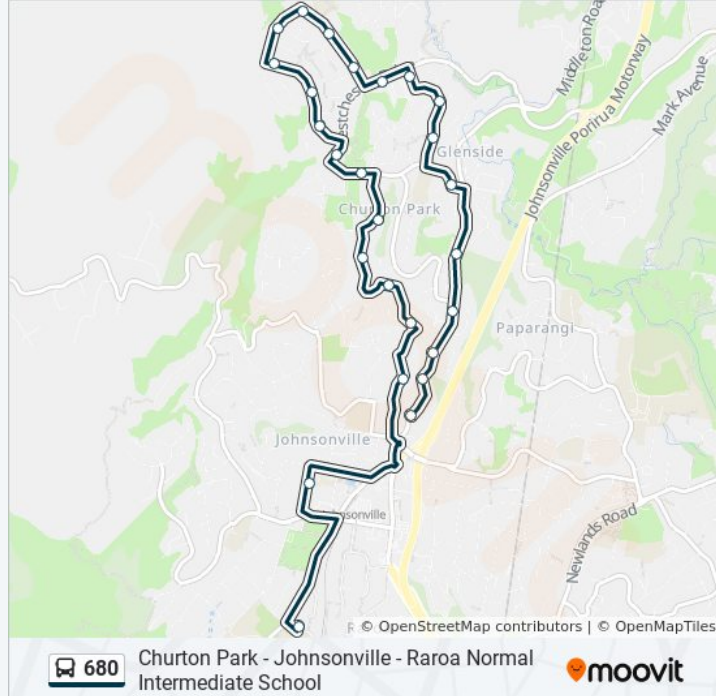

(1) Middleton Road (Near 25)→Raroa Intermediate - Haumia Street (School Stop): 07:50

Use the Moovit App to find the closest 680 bus station near you and find out when is the next 680 bus arriving.

Direction: Middleton Road (Near 25)→Raroa Intermediate - Haumia Street (School Stop)

26 stops

[VIEW LINE SCHEDULE](#)

- Middleton Road (Near 25)
- Middleton Road (Near 59)
- Middleton Road (Near 71)
- Middleton Road at Churton Drive
- Middleton Road Opposite Wingfield Place
- Halswater Drive at Dormar Place
- Burbank Crescent at Wantwood Street
- Burbank Crescent at Longmont Terrace
- Lakewood Avenue at Westchester Drive
- Westchester Drive (Near 111)
- Amesbury Drive at Derry Hill
- Amesbury Drive at Claverton Grove
- Amesbury Drive at Erlestoke Crescent
- Erlestoke Crescent at Tattenhall Grove
- Waverton Terrace at Sandy Brow
- Waverton Terrace (Near 30)
- Waverton Terrace (Near 12)
- Westchester Drive at Waverton Terrace
- Lakewood Reserve
- Abilene Crescent at Trilids Lane

680 bus Info

Direction: Middleton Road (Near 25)→Raroa Intermediate - Haumia Street (School Stop)

Stops: 26

Trip Duration: 34 min

Line Summary:

Cambrian Street Opposite Cunliffe Street

Chorley Grove (Near 5)

Chorley Grove at Hawtrey Terrace

Bassett Road (Near 40)

St Brigid's School - Phillip Street (School Stop)

Raroa Intermediate - Haumia Street (School Stop)

680 bus time schedules and route maps are available in an offline PDF at moovitapp.com. Use the [Moovit App](#) to see live bus times, train schedule or subway schedule, and step-by-step directions for all public transit in Wellington.