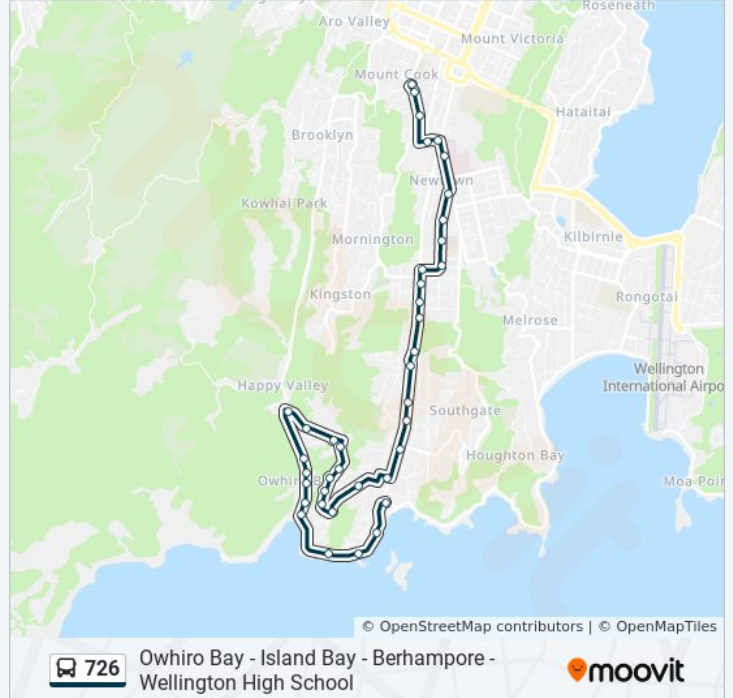

The Parade (Near 21)

The Parade (Near 103)

Island Bay Shops - the Parade

The Parade (Near 225)

Humber Street at the Parade (School Stop)

Severn Street (Near 55) (School Stop)

Severn Street (Near 121) (School Stop)

Frobisher Street at Teme Way

Frobisher Street (Near 35)

Frobisher Street (Near 53)

Frobisher Street (Near 75)

Frobisher Street at Murchison Street

Murchison Street at Jordan Street

Murchison Street at Domanski Crescent

Murchison Street at Happy Valley Park

Happy Valley Road Near Owhiro Bay School
(School Stop)

Happy Valley Road (Near 88) (School Stop)

Happy Valley Road (Near 70) (School Stop)

Happy Valley Road (Near 30) (School Stop)

Owhiro Bay - Happy Valley Road (Near 4)

The Esplanade (Near 432)

The Esplanade (Near 354)

The Esplanade at Beach Street (Near 300)

Island Bay - Reef Street Opposite Shorland Park

726 bus time schedules and route maps are available in an offline PDF at moovitapp.com. Use the [Moovit App](#) to see live bus times, train schedule or subway schedule, and step-by-step directions for all public transit in Wellington.

[About Moovit](#) • [MaaS Solutions](#) • [Supported Countries](#) • [Mooviter Community](#)

© 2024 Moovit - All Rights Reserved

Check Live Arrival Times