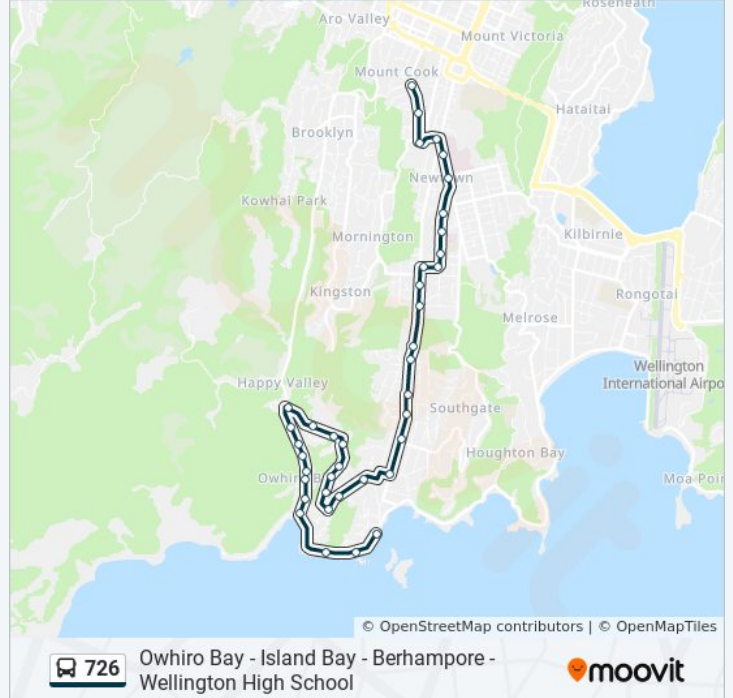

726 bus Info

Direction: The Esplanade Opposite Beach Street→Massey University - Wallace Street (Opposite)

Stops: 34

Trip Duration: 38 min

Line Summary:

Severn Street at Moselle Street (School Stop)

Humber Street at the Parade (Near 28) (School Stop)

The Parade (Near 206)

The Parade at Island Bay Shops

The Parade (Near 98)

The Parade (Near 36)

Adelaide Road at Wakefield Park

Adelaide Road at Duppa Street

Berhampore Shops - Adelaide Road

Adelaide Road Opposite Stoke Street

Adelaide Road at Hall Street (Near 254)

John Street at Adelaide Road (Near 11)

Hutchison Road - Stop A

Wallace Street (Near 82)

Massey University - Wallace Street (Opposite)

Direction: Wellington High School (School Stop)→Island Bay - Reef Street Opposite Shorland Park

36 stops

[VIEW LINE SCHEDULE](#)

Wellington High School (School Stop)

Massey University - Wallace Street

Wallace Street at Howard Street

Hutchison Road - Stop B

John Street at Adelaide Road

Adelaide Road at Hall Street (Near 261)