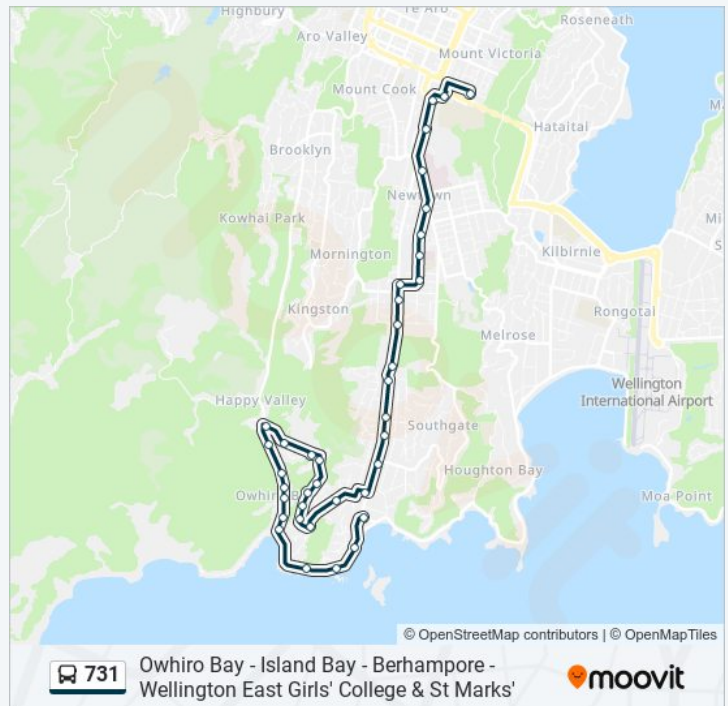

Wellington Hospital - Stop B

Adelaide Road at Drummond St

Adelaide Road at Basin Reserve (Near 12)

Cambridge Terrace at Barker Street

Pirie Street at Porritt Avenue (Near 77)

Wellington East Girls' College - Ellice Street (School Stop)

Murchison Street at Domanski Crescent

Murchison Street at Happy Valley Park

Happy Valley Road (Opposite 165) (School Stop)

Happy Valley Road Near Owhiro Bay School (School Stop)

Happy Valley Road (Near 88) (School Stop)

Happy Valley Road (Near 70) (School Stop)

Happy Valley Road (Near 30) (School Stop)

Owhiro Bay - Happy Valley Road (Near 4)

The Esplanade (Near 432)

The Esplanade (Near 354)

Saturday

Not Operational

### 731 bus Info

**Direction:** Wellington East Girls' College - Ellice Street (School Stop)→Island Bay - Reef Street Opposite Shorland Park

**Stops:** 38

**Trip Duration:** 31 min

**Line Summary:**

The Esplanade at Beach Street (Near 300)