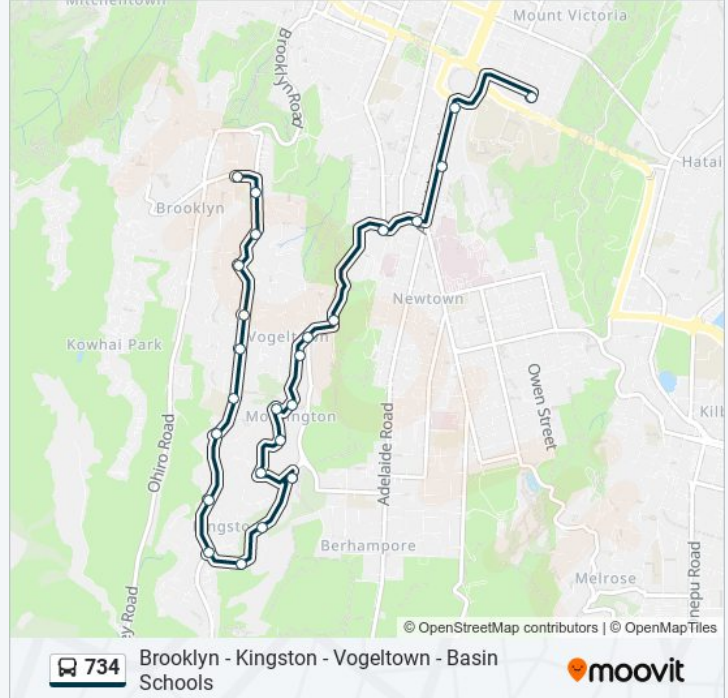

Finnimore Terrace at Dransfield Street (Near 10)

Hutchison Road - Stop D

Hutchison Road - Stop B

John Street at Adelaide Road

Adelaide Road at Drummond St

Adelaide Road at Basin Reserve (Near 12)

Cambridge Terrace at Barker Street

Adelaide Road at Basin Reserve (Near 13)

Adelaide Road at Broomhedge Street

John Street at Adelaide Road (Near 11)

Hutchison Road - Stop C

Finnimore Terrace at Dransfield Street

Short Street at Liardet Street

734 bus Info

Direction: Wellington East Girls' College - Ellice Street (School Stop)→Brooklyn - Stop A

Stops: 25

Trip Duration: 23 min

Line Summary:

The Ridgeway at Wentworth Street

The Ridgeway at Mornington Road

Mills Road at Vennell Street

Mills Road at Veronica Street

Washington Avenue at Connaught Terrace

Washington Avenue (Near 104)

Brooklyn School - Washington Avenue

Brooklyn - Stop A

734 bus time schedules and route maps are available in an offline PDF at moovitapp.com. Use the [Moovit App](#) to see live bus times, train schedule or subway schedule, and step-by-step directions for all public transit in Wellington.