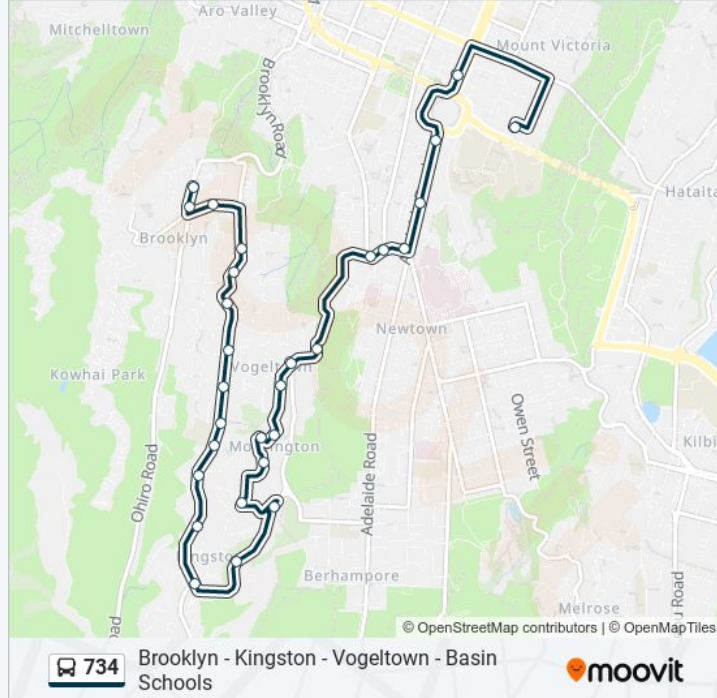

29 stops

[VIEW LINE SCHEDULE](#)

- Ohiro Road at Bretby Crescent
- Ohiro Road at Cleveland Street
- Brooklyn - Stop C
- Washington Avenue (Near 83)
- Washington Avenue (Near 115)
- Washington Avenue at Connaught Terrace (Near 151)
- Mills Road at Fortunatus Street
- Mills Road Opposite Vennell Street
- The Ridgeway at Ingestre Street
- The Ridgeway (Near 111)
- The Ridgeway at Farnham Street
- The Ridgeway at Kingston Heights Road
- Kingston - Stop B
- Halifax Street Opposite Breton Grove
- Farnham Street at Balfour Street
- Balfour Street (Near 21)
- Balfour Street (Near 65)
- Balfour Street (Near 83)
- Mccoll Street (Near 46)

Finnimore Terrace at Dransfield Street (Near 10)

Hutchison Road - Stop D

Hutchison Road - Stop B

John Street at Adelaide Road

Adelaide Road at Drummond St

Adelaide Road at Basin Reserve (Near 12)

Cambridge Terrace at Barker Street

Wellington East Girls' College - Ellice Street (School Stop)

Direction: Wellington East Girls' College - Ellice Street (School Stop)→Brooklyn - Stop A

25 stops

[VIEW LINE SCHEDULE](#)

Wellington East Girls' College - Ellice Street (School Stop)

Adelaide Road at Basin Reserve (Near 13)

Adelaide Road at Broomhedge Street

John Street at Adelaide Road (Near 11)

Hutchison Road - Stop C

Finnimore Terrace at Dransfield Street

Short Street at Liardet Street