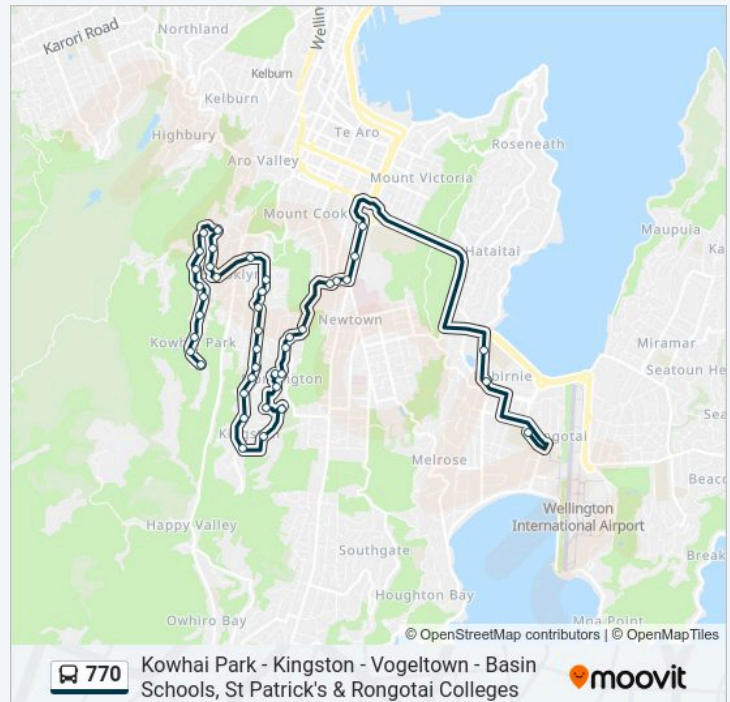

Mitchell Street (Near 33)

Todman Street at Mitchell Street (Near 88)

Todman Street (Near 60)

Brooklyn - Stop C

Washington Avenue (Near 83)

Washington Avenue (Near 115)

Washington Avenue at Connaught Terrace (Near 151)

Halifax Street Opposite Breton Grove

Farnham Street at Balfour Street

Balfour Street (Near 21)

Balfour Street (Near 65)

Balfour Street (Near 83)

Mccoll Street (Near 46)

Mccoll Street at Krull Street

Short Street at Moffitt Street

Finnimore Terrace at Dransfield Street (Near 10)

Hutchison Road - Stop D

Hutchison Road - Stop B

Saturday

Not Operational

Sunday

Not Operational

770 bus Info

Direction: Kowhai Park - Mitchell Street→Rongotai College (School Grounds)

Stops: 41

Trip Duration: 44 min

Line Summary:

John Street at Adelaide Road

Adelaide Road at Drummond St

Adelaide Road at Basin Reserve (Near 12)