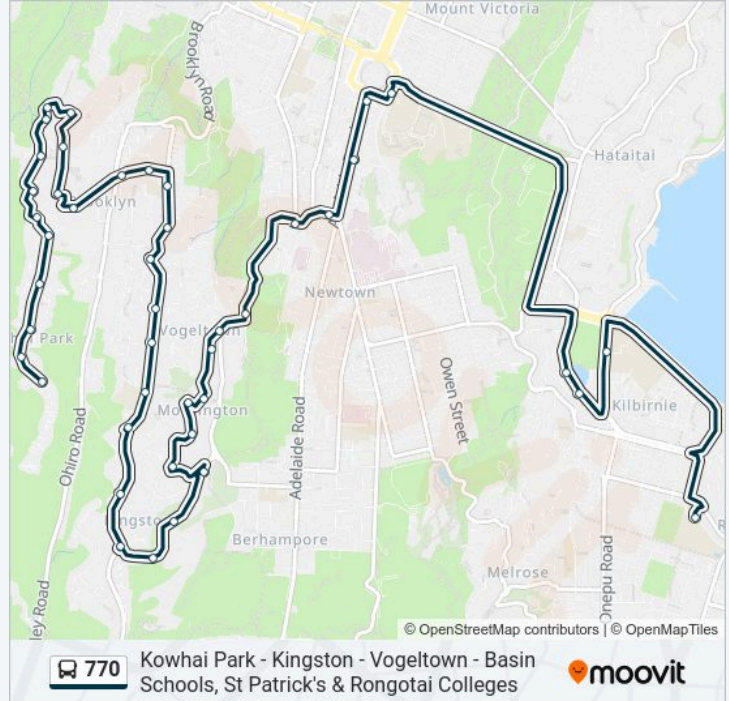

The Ridgeway at Mornington Road

Mills Road at Vennell Street

Mills Road at Veronica Street

Washington Avenue at Connaught Terrace

Washington Avenue (Near 104)

Brooklyn School - Washington Avenue

Brooklyn - Stop A

Brooklyn Village - Cleveland Street

Todman Street (Near 63)

Todman Street at Mitchell Street (Near 97)

Mitchell Street (Near 38)

Apuka Street at Mitchell Street

Karepa Street at Apuka Street

Karepa Street (Near 73)

Karepa Street Opposite Ashton Fitchett Drive

Karepa Street (Near 175)

Karepa Street at Mitchell Street

Mitchell Street (Near 129)

Mitchell Street at Phoenix Way

Mitchell Street at Virginia Grove

Mitchell Street (Opposite 212)

Kowhai Park - Mitchell Street

Direction: Kowhai Park - Mitchell Street→Rongotai College (School Grounds)

41 stops

[VIEW LINE SCHEDULE](#)

Kowhai Park - Mitchell Street

Mitchell Street (Near 212)

Mitchell Street Opposite Virginia Grove