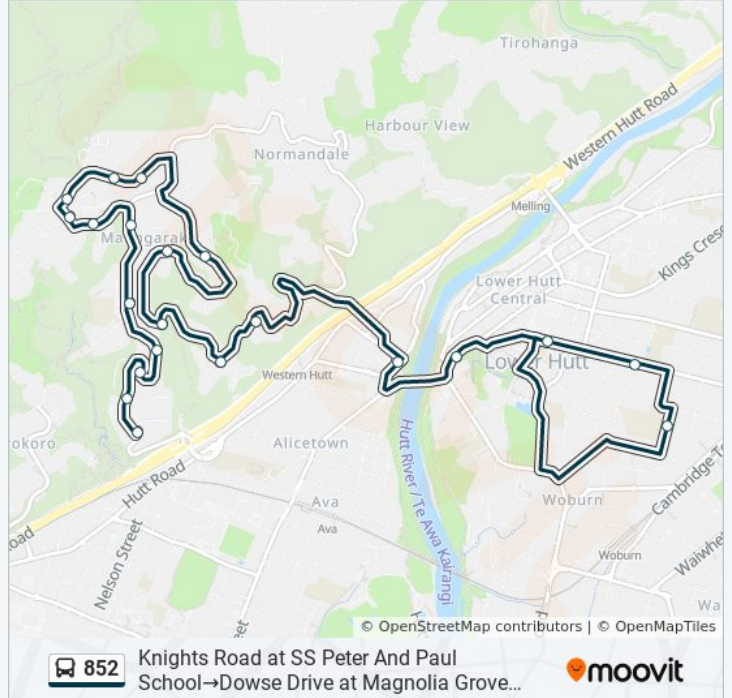

21 stops
[VIEW LINE SCHEDULE](#)

Knights Road at SS Peter And Paul School
 Hutt Intermediate School
 Knights Road Opposite Chilton St James School
 Queens Drive at Riddiford Gardens
 Marsden Street at Bridge Street
 Mulberry Street (Near 80) (School Stop)
 Mulberry Street (Near 52) (School Stop)
 Cedar Street Near Mulberry Street (Hail And Ride) (School Stop)
 Cedar Street Near Aspen Grove (Hail And Ride) (School Stop)
 Cypress Drive Near Wisteria Drive (Hail And Ride) (School Stop)
 Oakleigh Street (Near 23)

852 bus Time Schedule

Knights Road at SS Peter And Paul School→Dowse Drive at Magnolia Grove (Near 24) Route Timetable:

Sunday	Not Operational
Monday	15:00
Tuesday	15:00
Wednesday	15:00
Thursday	15:00
Friday	15:00
Saturday	Not Operational

852 bus Info

Direction: Knights Road at SS Peter And Paul School→Dowse Drive at Magnolia Grove (Near 24)
Stops: 21
Trip Duration: 30 min
Line Summary:

- Maungaraki Road at Oakleigh Street (Near 57)
- Maungaraki Road at Otamarau Grove (Near 308)
- Protea Street (Near 4)
- Acacia Avenue Opposite Camellia Terrace
- Dowse Drive at Acacia Avenue (Near 208)
- Maungaraki Shops (Opposite)
- Dowse Drive at Mulberry Street
- Dowse Drive (Near 82)
- Dowse Drive (Near 56)
- Dowse Drive at Magnolia Grove (Near 24)